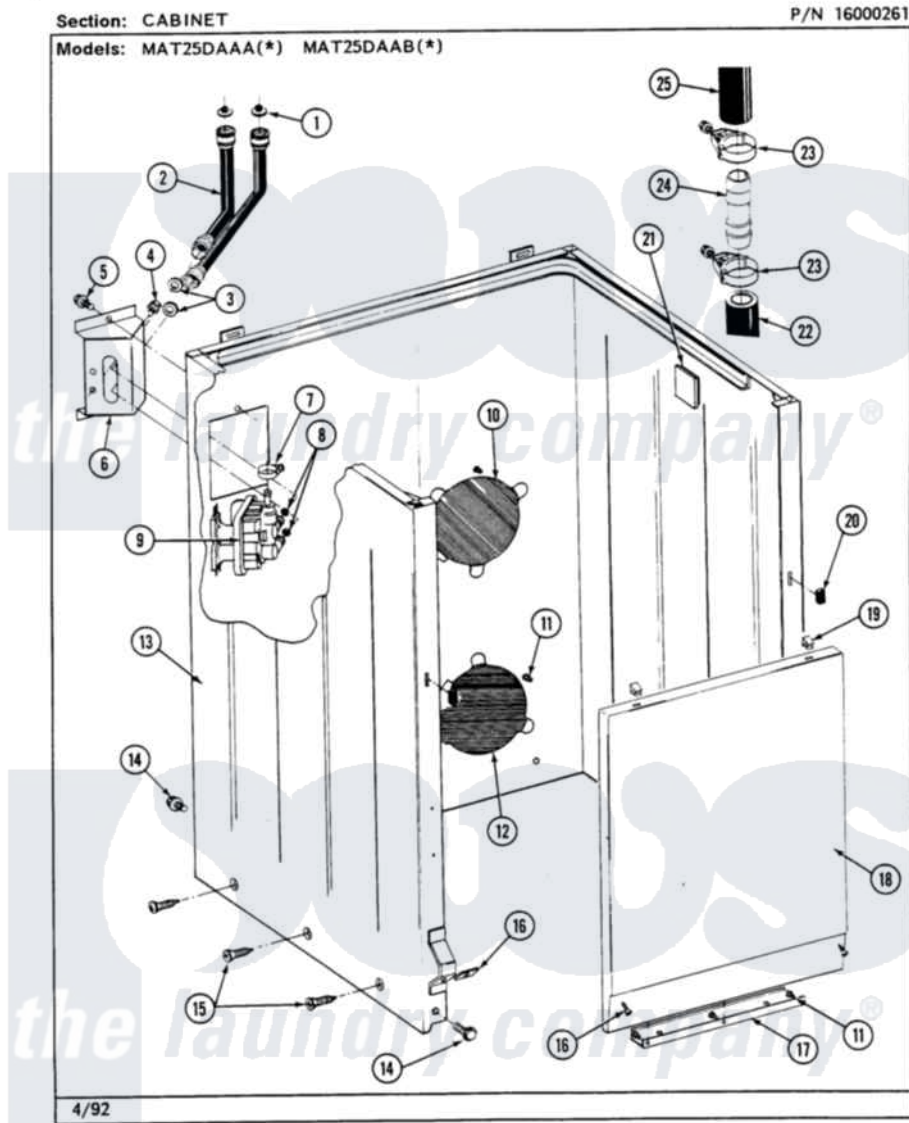

Maytag MAT26PCABG 03 - CABINET

8

Maytag [Commercial Maytag MAT26PCABG Washer Parts](#) Parts Diagram 03 - CABINET
 Click on the part number to view part

Item	Original Part Number	Replaced By	Status	Part Description
001	200961	12001413		Strainer And Washer Kit
002	205828	202860		Inlet Hose Assembly
003	Y013783			Washer, Inlet Hose
004	Y313561			Screw----NA
005	212276	W10116760		Screw
006	214812	22002361		Bracket, Water Valve
007	201575			Clamp, Hose
008	214337	96160		Screen
009	205614	205613		Water Valve
010	NLA		Not Available	PLATE, ACCESS
011	211294	90767		Screw, 8A X 3/8 HeX Washer Head Tapping
012	212985	22002924		Plate, Access
013	NLA		Not Available	CABINET (WHT)
014	213121	3400111		Screw, 12-14 X 5/8
015	213007			Xfor Cabinet See Cabinet, Back

016	204439		Screw And Fstner Assembly
017	213846		Guard, Belt
018	212998	Not Available	PANEL, FRONT (WHT)
"	212998L	Not Available	FRONT PANEL-ALMOND
"	NLA	Not Available	(H. WHEAT)
019	212982	22001650	Fastener, Spring
020	214376	22002331	Spacer, Front Panel
021	215058		Pad, Cabinet Bumper
022	214768	211704	Hose, Drain
023	200461	285655	Clamp, Hose
024	211111	16272	Connector, Straight
025	215057	211704	Hose, Drain