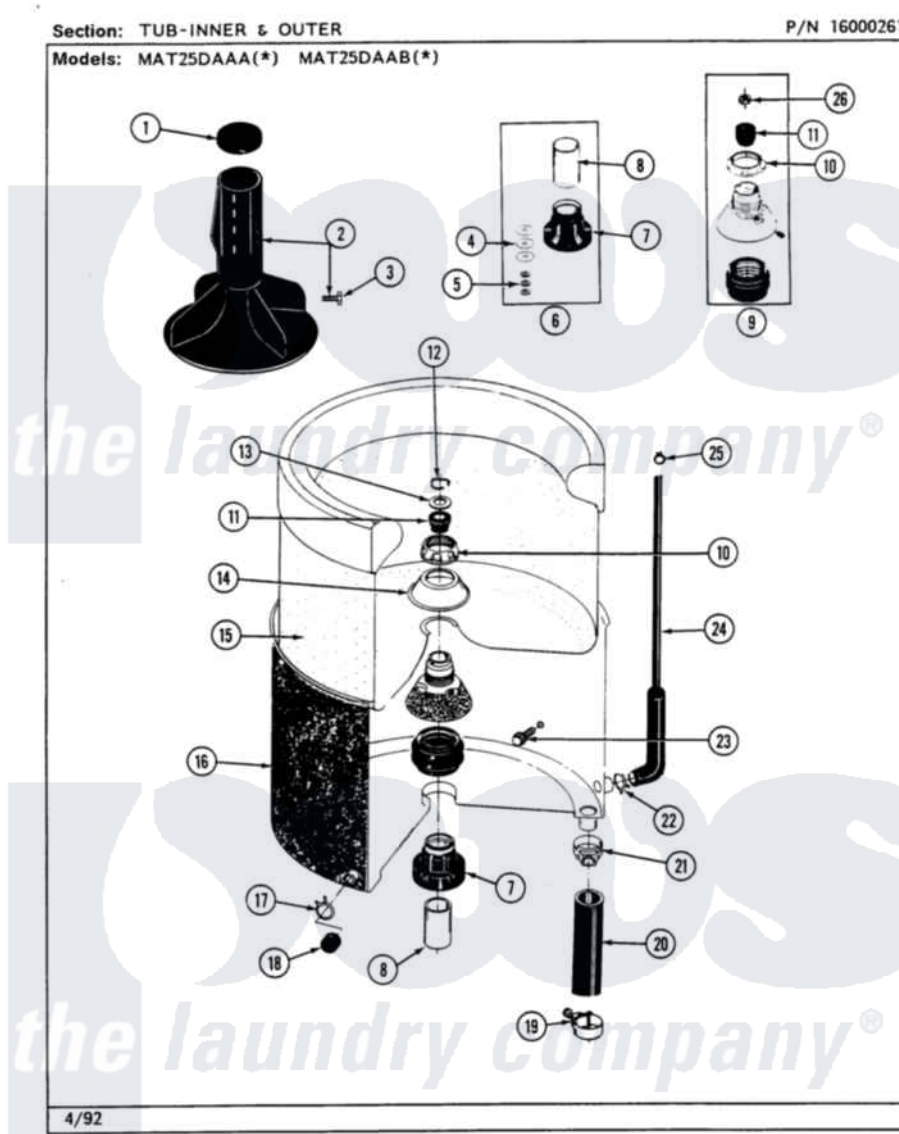

Maytag MAT26PCABG 05 - TUB-INNER & OUTER

12

Maytag [Commercial Maytag MAT26PCABG Washer Parts](#) Parts Diagram 05 - TUB-INNER & OUTER
 Click on the part number to view part

Item	Original Part Number	Replaced By	Status	Part Description
001	215532			Cap, Agitator
002	207119	207228		Agitator W/Lock Screw
"	207228			Agitator W/Lock Screw
003	206478		Not Available	SCREW & WASHER FOR AGITATOR
004	211100			Washer, Outer Tub
005	Y054867			Washer, Lock
006	204013	6-2040130		Tub Bearin
007	200824	6-2040130		Tub Bearin
008	211130			Bearing Liner, Tub Bearing
009	204012	6-2095720		Mounting S
010	211047	6-2110472		Nut- Clamp
011	Y0A4298	6-0A57420		Seal- Agitator
012	Y015667			Retaining Ring
013	Y015666			Washer, Retaining -
014	211210			Washer, Clamping Nut
015	NLA		Not Available	TUB, INNER

016	205486		Not Available	PART NOT USED
017	214739	596669		Clamp, Manifold
018	214725			Cap For Spout-Outer Tub
019	202574	3367052		Clamp, Hose
020	Y212989			Hose, Outer Tub To Pump
021	200900	616099		Clamp
022	211641			Clamp, 1-1/16"
023	200744	W10175939		Bolt
"	205254	W10175938		Bolt
024	212942	22001619		Tube, Water Level Switch
025	410296	596669		Clamp, Manifold
026	215980			Plug, Filter Hole