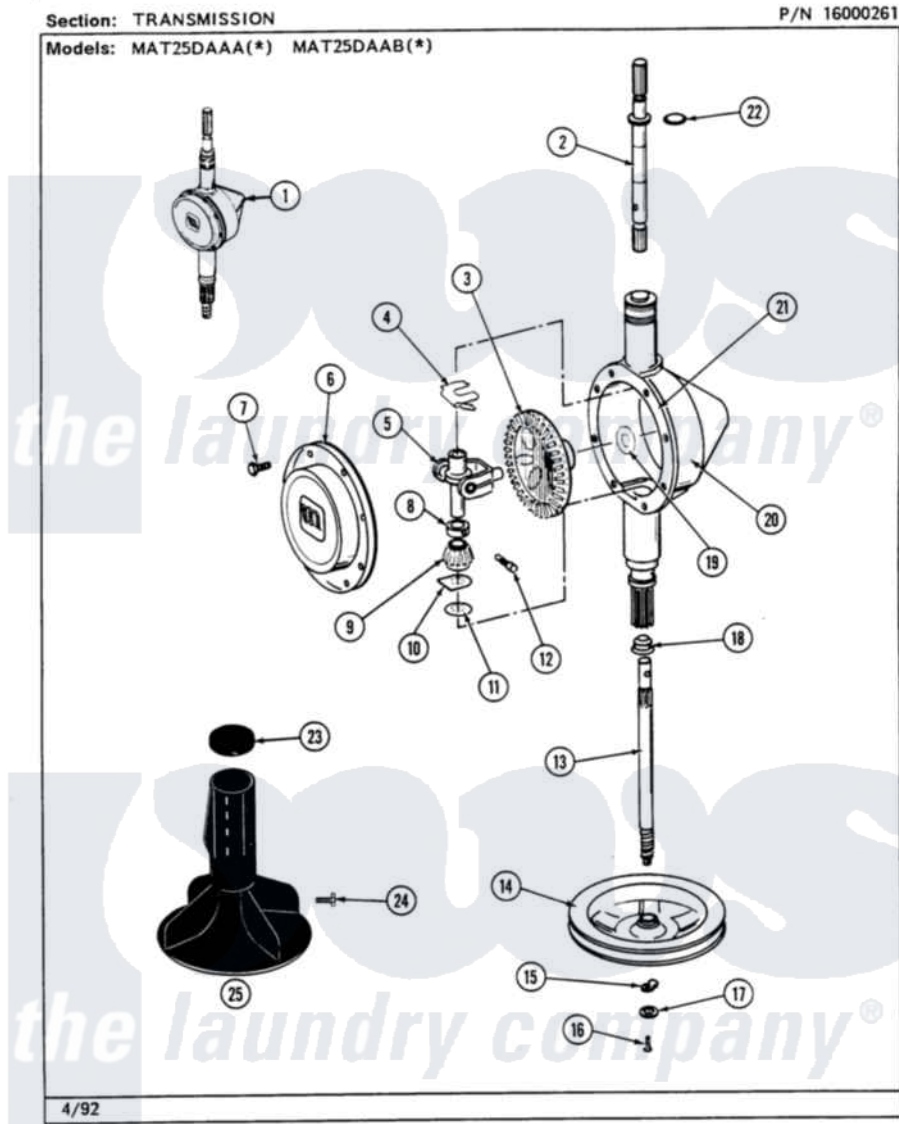

Maytag MAT26PCABG 06 - TRANSMISSION

14

Maytag Commercial Maytag MAT26PCABG Washer Parts Parts Diagram 06 - TRANSMISSION
 Click on the part number to view part

Item	Original Part Number	Replaced By	Status	Part Description
001	206708	6-2097790		Transmison
002	207153	6-2097820		Kit- Shaft
003	206713	6-2067130		Gear- Beve
004	215581			Spring, Agitator Shaft
005	206685	6-2066850		Yoke
006	206628			Cover, Transmission
007	215417		Not Available	SCREW, TRANSMISSION COVER
008	215415		Not Available	COLLAR, LOWER
009	215401	W10221114		Pinion
010	215395			Plate, Clutch
011	211483	6-2114830		Washer- SP
012	Y206629			Pin, Collar
013	NLA		Not Available	SHAFT, CENTER
014	211059	6-2301530		Pulley
015	211089			Lug, Stop Pulley
016	211375	681582		Screw

017	211090	22003555	Washer, Stop Lug
018	206602	207843	Lip Seal Repair Kit
019	215394		Washer, Bevel Gear
020	206625	6-2097790	Transmison
021	Y058700	675652	Adhesive
022	210690		Seal, Rubber
023	215532		Cap, Agitator
024	206478	Not Available	SCREW & WASHER FOR AGITATOR
025	207119	207228	Agitator W/Lock Screw