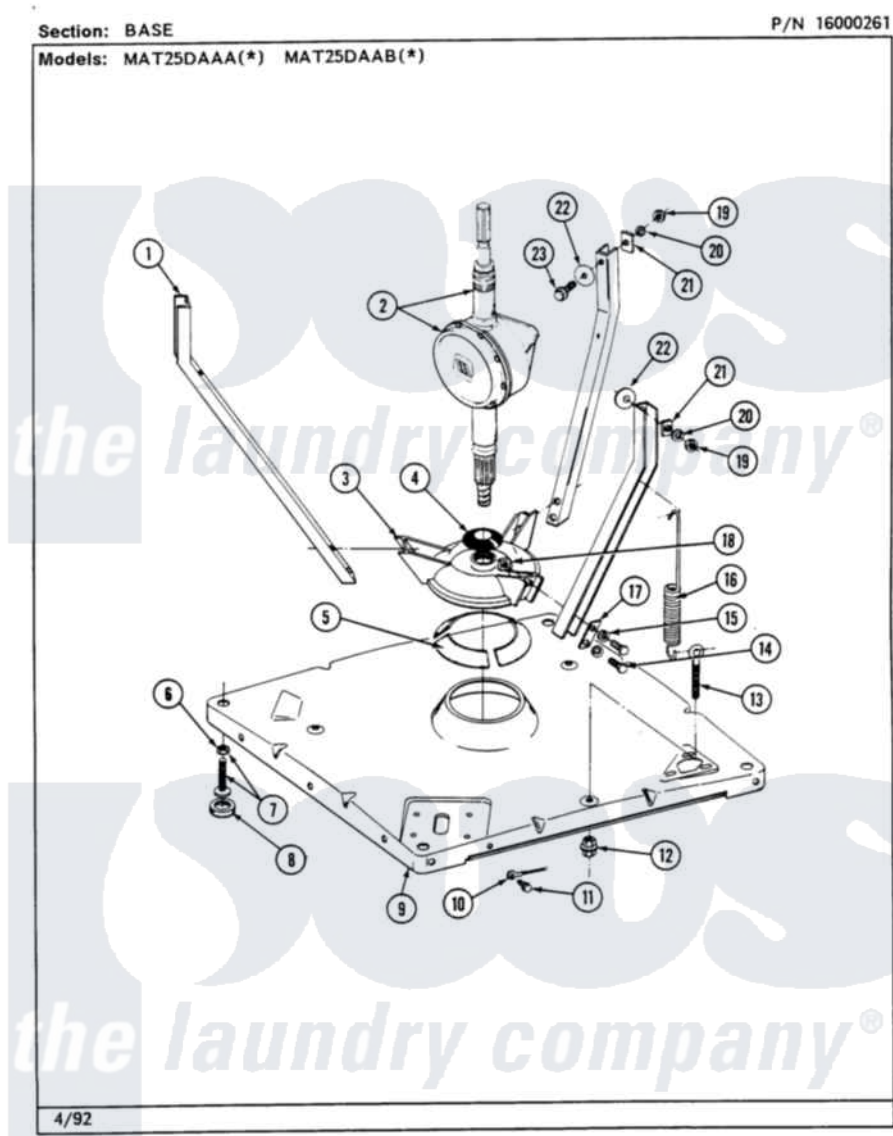

Maytag MAT26PCABG 07 - BASE

16

Maytag [Commercial Maytag MAT26PCABG Washer Parts](#) Parts Diagram 07 - BASE
 Click on the part number to view part

Item	Original Part Number	Replaced By	Status	Part Description
001	213100		Not Available	PART NOT USED
002	206708	6-2097790		Transmison
003	203725			Damper W/Bolt And Clip
004	211028	22001586		Deflector, Water
005	203956			Damper Pad Kit
006	210385			Lock Nut For Adjustable Leg
007	Y302699	22003428		Leg, Adjustable
008	210684			Foot, Adjustable Leg
009	203274			Base With Damper Pads
010	204807			Ground Wire, Supp. Plte To Top Cover
011	210186	3370225		Screw
012	211949			Nut, Adjustment Eyebolt
013	213120	216416		Bolt, Eye/Centering Spring
014	Y015627			Screw- Hex
015	911852	486009		Lockwasher
016	213054			Centering Spring - 3 Used

017	213073		Washer, Double Brace
018	Y052785		Nut, Brace To Damper
019	Y052734		Nut, Carrage Bolts And Bracket
020	Y054867		Washer, Lock
021	212979	Not Available	WASHER, TUB BRACE
022	211100		Washer, Outer Tub
023	200744	W10175939	Bolt
"	205254	W10175938	Bolt