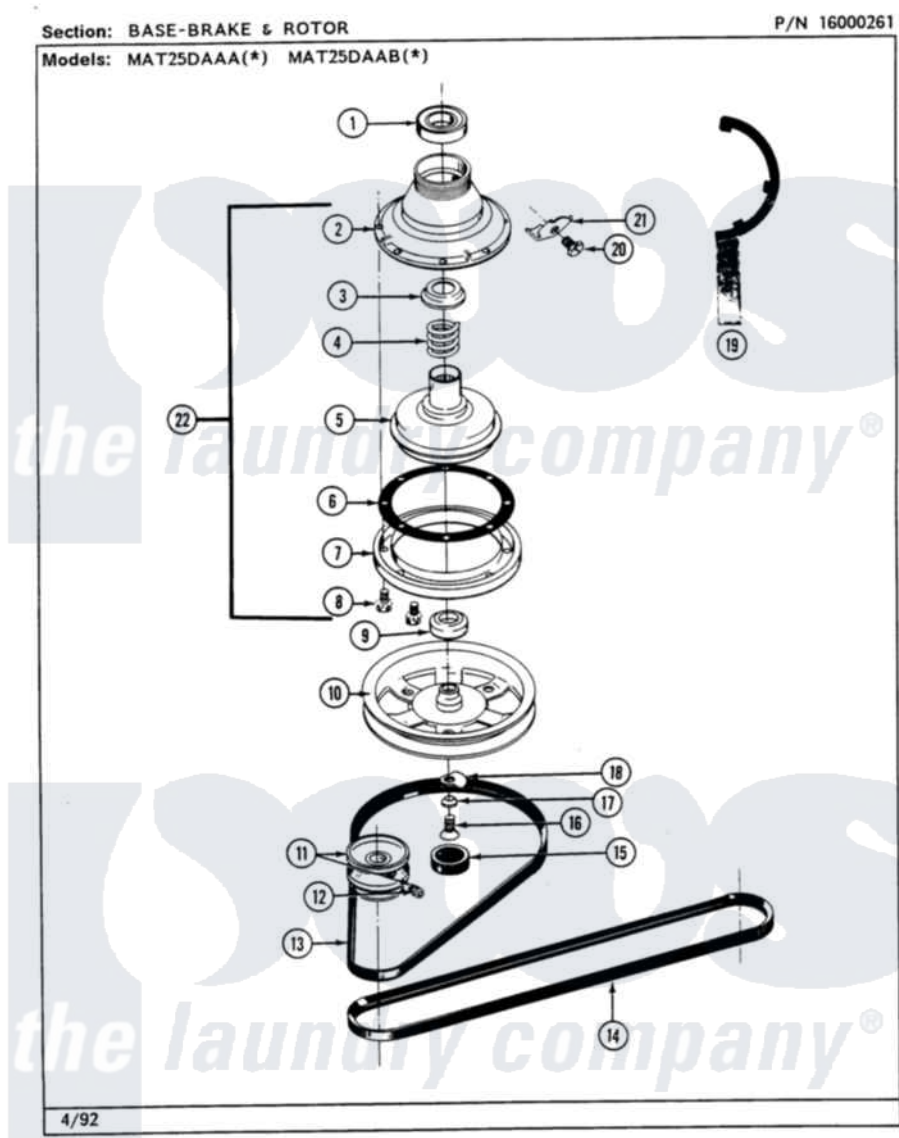

Maytag MAT26PCABW 08 - BASE/BRAKE & ROTOR

18

Maytag Commercial Maytag MAT26PCABW Washer Parts Parts Diagram 08 - BASE/BRAKE & ROTOR
 Click on the part number to view part

Item	Original Part Number	Replaced By	Status	Part Description
001	Y200720	22003441		Bearing, Rear
002	211045	6-2011900		Brake Asse
003	211039	6-2011900		Brake Asse
004	211041	6-2011900		Brake Asse
005	201126	6-2011900		Brake Asse
006	211042	6-2011900		Brake Asse
007	211043	6-2011900		Brake Asse
008	211000			SCREW, BRAKE DRUM (HEX HEAD)
009	200835			Bearing, Brake Rotor
010	211059	6-2301530		Pulley
011	200816	6-2008160		Pulley- MO
012	Y053241			Set Screw, Motor Pulley
013	211125			V Belt, Drive Pulley
014	211124			Part Not Used
015	NLA		Not Available	CAP, OIL RETAINER
016	211375	681582		Screw

017	211090	22003555	Washer, Stop Lug
018	211089		Lug, Stop Pulley
019	Y038315	038315	Tool
020	213326		Bolt, Sems Retaining Clip
021	213325		Clip, Retaining
022	201190	6-2011900	Brake Asse