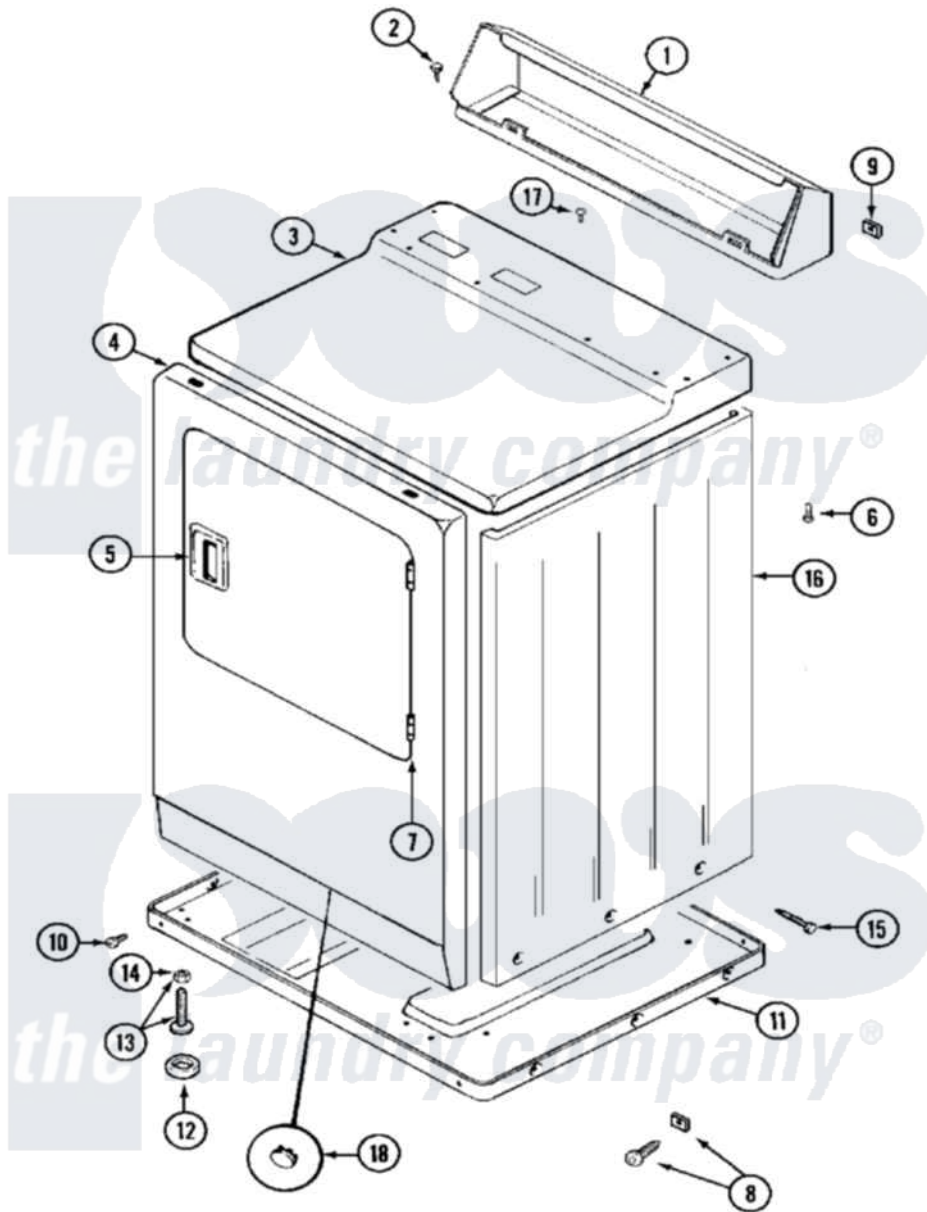

Maytag MDE10CSACL 03 - CABINET (FRONT)

Maytag Commercial Maytag MDE10CSACL Dryer Parts Parts Diagram 03 - CABINET (FRONT)
 Click on the part number to view part

Item	Original Part Number	Replaced By	Status	Part Description
001	NLA		Not Available	CONSOLE (WHT)
002	212276	W10116760		Screw
003	33001163		Not Available	COVER, TOP (WHT)
"	33001164		Not Available	COVER, TOP (ALM)
004	NLA		Not Available	PANEL, FRONT (WHT)
005	33001241			Handle, Door
"	33001254	37001047		Handle, Door
006	214354			Screw, Top Cover To Cabnt.
007	33001230			Hinge, Door
008	204439			Screw And Fstner Assembly
009	215075			Fastener, Control Panel To Console
010	Y313561			Screw---NA
"	Y310632	1163839		Screw
011	Y303361		Not Available	BASE ASSY. (UPPER & LOWER)
012	Y314137			Foot, Rubber

013	Y305086		Adjustable Leg And Nut
014	Y052740	62739	Nut, Lock
015	213007		Xfor Cabinet See Cabinet, Back
016	NLA		Not Available
017	210186	3370225	CABINET (WHT)
018	33001132	33002342	Screw
"	33001168		Not Available
			Plug, Sifht Hole
			PLUG, SIGHT HOLE (ALM)