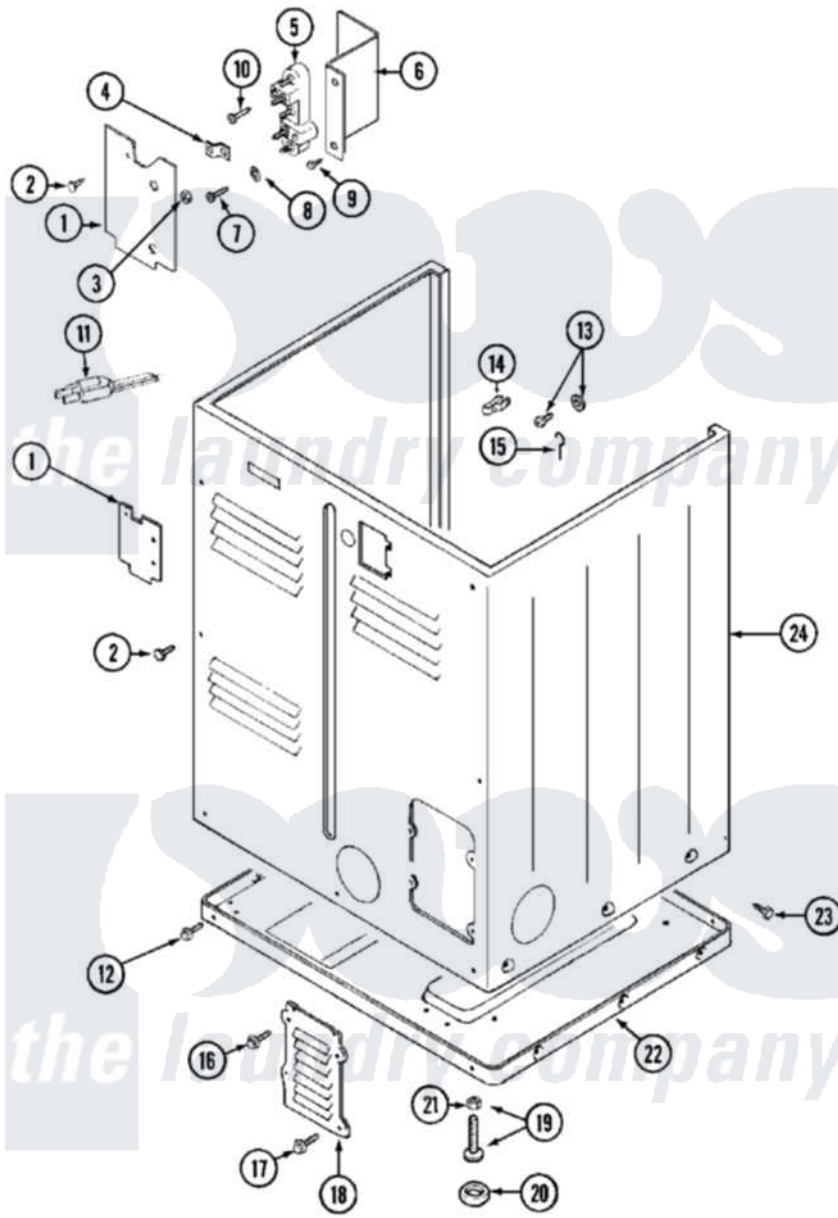

# Maytag MDE10CSACL 05 - CABINET (REAR)

Maytag [Commercial Maytag MDE10CSACL Dryer Parts](#) Parts Diagram 05 - CABINET (REAR)  
 Click on the part number to view part

Item	Original Part Number	Replaced By	Status	Part Description
001	Y312905		Not Available	COVER, TERMINAL
002	<a href="#">Y313561</a>			Screw----NA
003	<a href="#">311484</a>	<a href="#">112432</a>		Nut
004	<a href="#">Y312184</a>			Strap, Grounding
005	<a href="#">400008</a>			Block, Terminal
006	<a href="#">Y312904</a>			Bracket, Terminal Block
007	<a href="#">Y312209</a>	<a href="#">W10001200</a>		Screw
008	<a href="#">311093</a>			Washer, Terminal Connection
"	<a href="#">Y311270</a>			Washer, Terminal Block
009	Y310632	<a href="#">1163839</a>		Screw
010	NLA		Not Available	SCREW, GROUND STRAP
011	305168	<a href="#">33002916</a>		Power Cord, Canadian 240V
"	<a href="#">33001425</a>			Locknut, Eared For Canadian
012	<a href="#">Y313561</a>			Screw----NA
"	Y310632	<a href="#">1163839</a>		Screw
013	NLA		Not Available	SCREW & WASHER ASSEMBLY

014	<a href="#">301548</a>		Clamp, Ground Wire
015	<a href="#">204807</a>		Ground Wire, Supp. Plite To Top Cover
016	<a href="#">Y313559</a>		Screw
017	<a href="#">211294</a>	<a href="#">90767</a>	Screw, 8A X 3/8 HeX Washer Head Tapping
018	Y312951	Not Available	ACCESS COVER, BACK
019	<a href="#">Y305086</a>		Adjustable Leg And Nut
020	<a href="#">Y314137</a>		Foot, Rubber
021	<a href="#">Y052740</a>	<a href="#">62739</a>	Nut, Lock
022	Y303361	Not Available	BASE ASSY. (UPPER & LOWER)
023	<a href="#">213007</a>		Xfor Cabinet See Cabinet, Back
024	NLA	Not Available	CABINET (WHT)