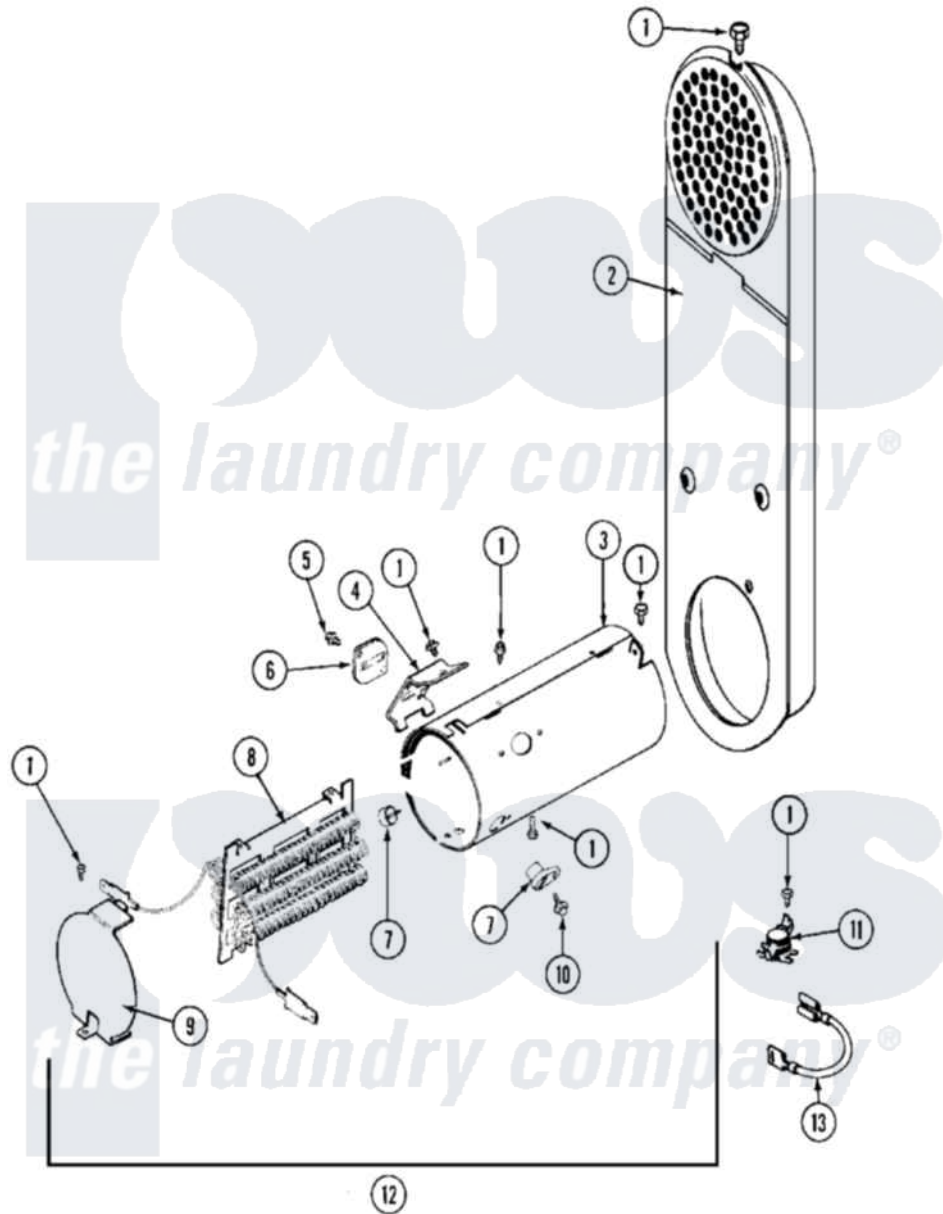

Maytag MDE10CSACL 07 - HEATER

Maytag [Commercial Maytag MDE10CSACL Dryer Parts](#) Parts Diagram 07 - HEATER
 Click on the part number to view part

Item	Original Part Number	Replaced By	Status	Part Description
001	211294	90767		Screw, 8A X 3/8 HeX Washer Head Tapping
002	308503		Not Available	INLET DUCT ASSEMBLY
003	314995			Enclosure, Heater
004	315346			Bracket, Thermal Fuse
005	NLA		Not Available	SCREW, THERMAL FUSE
006	307473			Fuse, Thermal
007	314998			Insulator, Terminal
008	308614			Heater Sub-Assembly
"	Y308612			Heater Sub-Assembly
"	Y308613	W10116747		Heater
009	314999			Shield, Radiant
010	NLA		Not Available	SCREW, TERMINAL INSULATOR
011	303396			Thermostat, Hi-Limit
"	308217			Thermostat, Hi-Limit
012	307178			Heater Assembly

"	307179	Heater Assembly
013	Y307173	Wire, Jumper
014	Y308590	W10116795 Heater