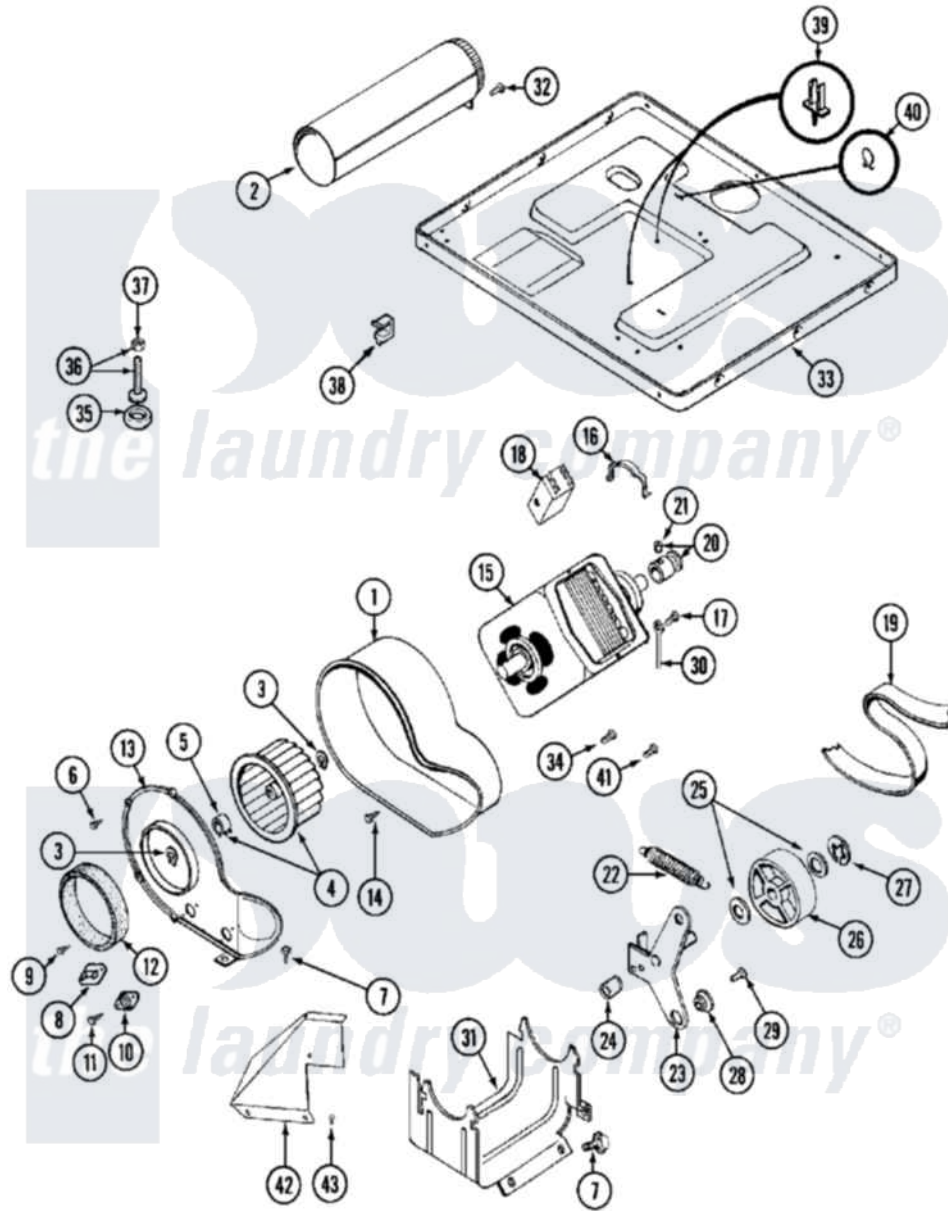

# Maytag MDE10CSACL 08 - MOTOR DRIVE

Maytag [Commercial Maytag MDE10CSACL Dryer Parts](#) Parts Diagram 08 - MOTOR DRIVE  
 Click on the part number to view part

Item	Original Part Number	Replaced By	Status	Part Description
001	<a href="#">Y312893</a>			Housing, Blower
002	<a href="#">Y303442</a>			EXHAUST DUCT ASSEMBLY
003	410233	<a href="#">9703438</a>		Ring-Retrn
004	<a href="#">Y303836</a>			Blower Wheel Assembly And Clamp
005	<a href="#">312967</a>			Clamp, Blower Housing
006	Y312961	<a href="#">W10116751</a>		Screw
007	<a href="#">Y313561</a>			Screw---NA
008	<a href="#">303392</a>			Thermostat, Cycling
"	<a href="#">306967</a>			Thermostat, Multi-Temp Part Not Used Mde26ct-MN Only
009	<a href="#">211294</a>	<a href="#">90767</a>		Screw, 8A X 3/8 HeX Washer Head Tapping
010	<a href="#">306604</a>			Cut-Off, Thermal Part Not Used
011	NLA		Not Available	SCREW
012	<a href="#">Y312901</a>			Seal, Housing Cover
013	314778		Not Available	COVER, BLOWER HOUSING