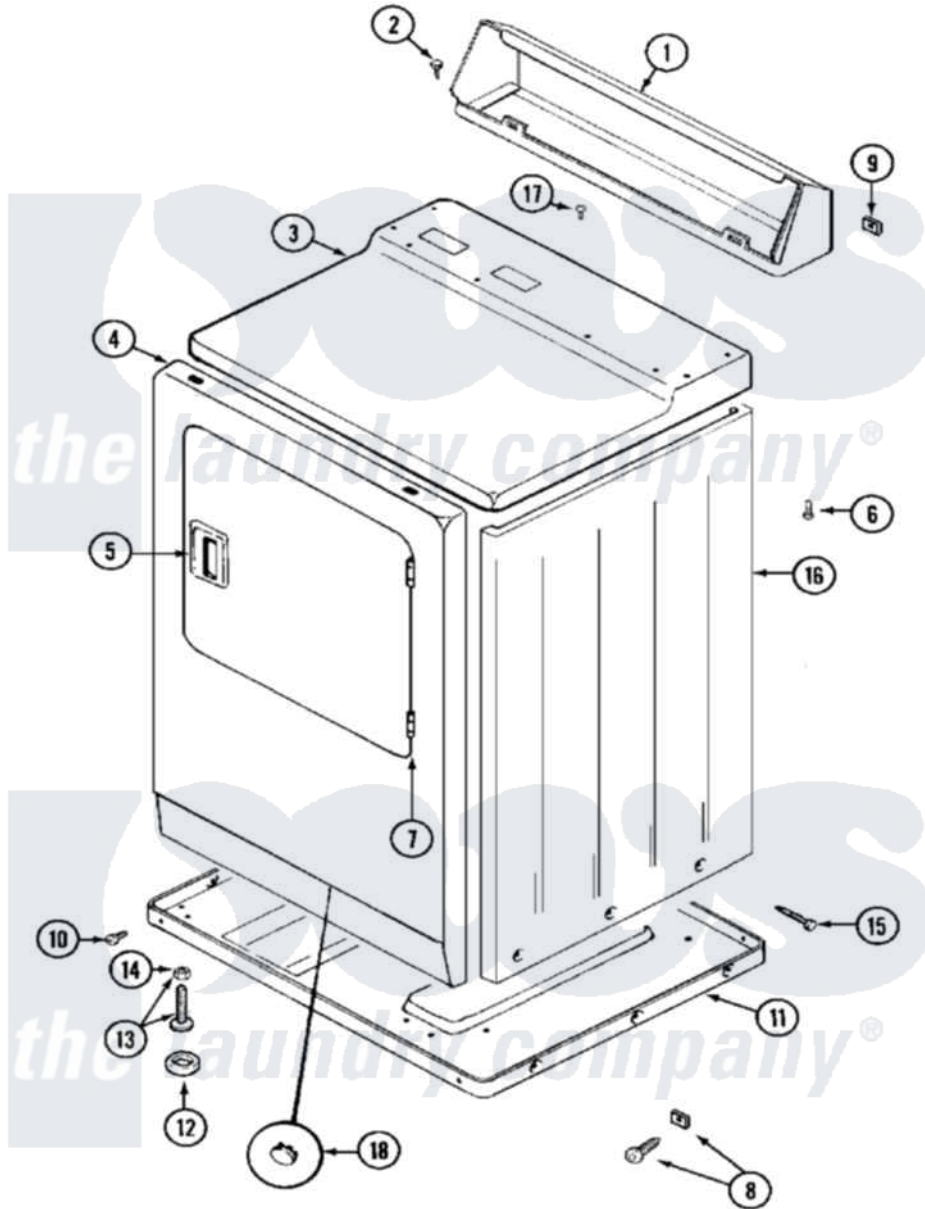

# Maytag MDE10CSACW 03 - CABINET (FRONT)

Maytag Commercial Maytag MDE10CSACW Dryer Parts Parts Diagram 03 - CABINET (FRONT)  
 Click on the part number to view part

Item	Original Part Number	Replaced By	Status	Part Description
001	NLA		Not Available	CONSOLE (WHT)
002	212276	<a href="#">W10116760</a>		Screw
003	33001163		Not Available	COVER, TOP (WHT)
"	33001164		Not Available	COVER, TOP (ALM)
004	NLA		Not Available	PANEL, FRONT (WHT)
005	<a href="#">33001241</a>			Handle, Door
"	33001254	<a href="#">37001047</a>		Handle, Door
006	<a href="#">214354</a>			Screw, Top Cover To Cabnt.
007	<a href="#">33001230</a>			Hinge, Door
008	<a href="#">204439</a>			Screw And Fstner Assembly
009	<a href="#">215075</a>			Fastener, Control Panel To Console
010	<a href="#">Y313561</a>			Screw---NA
"	Y310632	<a href="#">1163839</a>		Screw
011	Y303361		Not Available	BASE ASSY. (UPPER & LOWER)
012	<a href="#">Y314137</a>			Foot, Rubber

013	<a href="#">Y305086</a>		Adjustable Leg And Nut
014	<a href="#">Y052740</a>	<a href="#">62739</a>	Nut, Lock
015	<a href="#">213007</a>		Xfor Cabinet See Cabinet, Back
016	NLA		Not Available
			CABINET (WHT)
017	210186	<a href="#">3370225</a>	Screw
018	33001132	<a href="#">33002342</a>	Plug, Sifht Hole
"	33001168		Not Available
			PLUG, SIGHT HOLE (ALM)