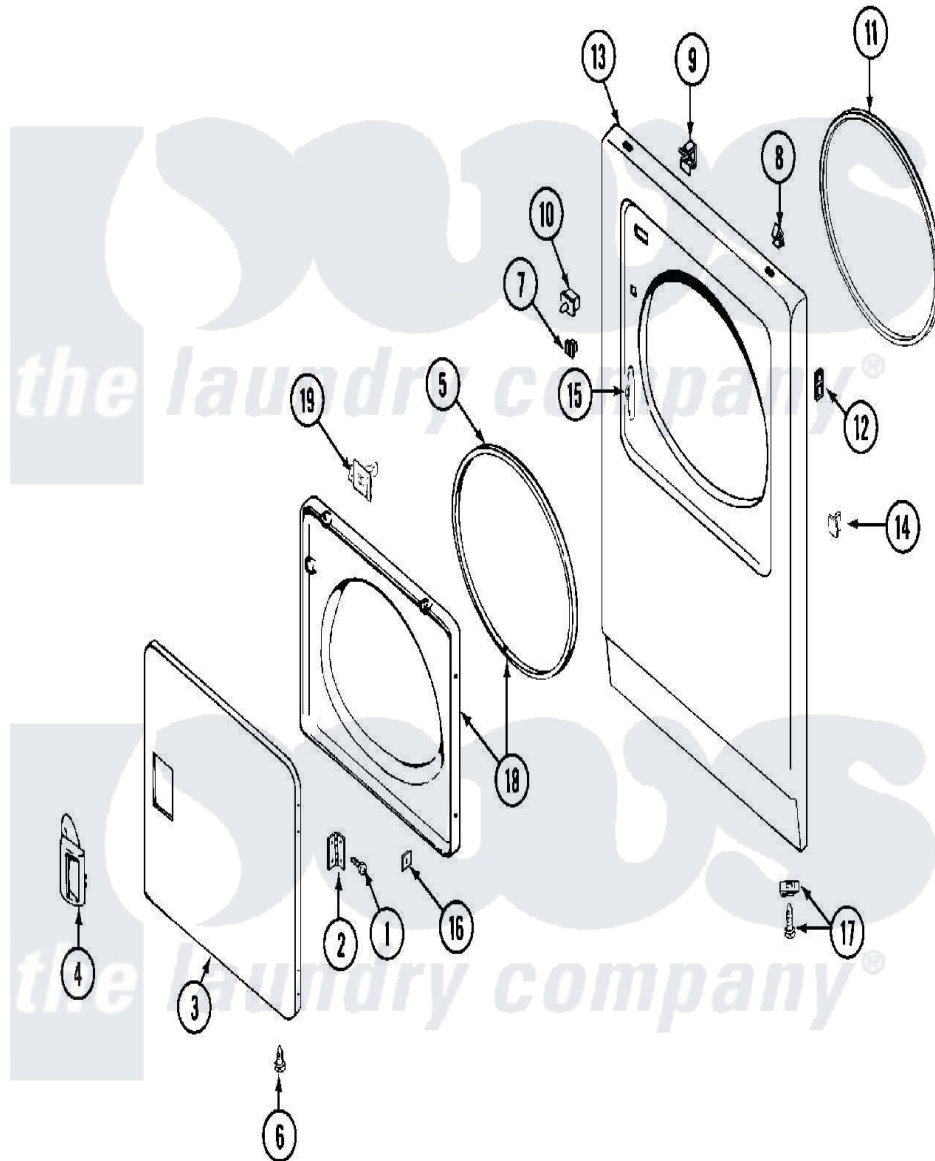

Maytag MDE10CSACW 04 - DOOR

Maytag [Commercial Maytag MDE10CSACW Dryer Parts](#) Parts Diagram 04 - DOOR
 Click on the part number to view part

Item	Original Part Number	Replaced By	Status	Part Description
001	Y314062			Screw, Door Hinge And Panel
002	33001230			Hinge, Door
003	33001240			Door
"	33001257	33001240		Door
004	33001241			Handle, Door
"	33001254	37001047		Handle, Door
005	33001131			Seal, Door
006	33001132	33002342		Plug, Sifft Hole
"	33001168		Not Available	PLUG, SIGHT HOLE (ALM)
007	Y304578	LA-1003		Door Catch Kit
008	212982	22001650		Fastener, Spring
009	Y310376			Clip, Door Switch Harness
010	33001509	W10169313		Switch-Dor
"	Y305753	W10169313		Switch-Dor
011	314937			Seal, Front Panel
012	NLA		Not Available	SPEEDNUT, HINGE SCREW

"	NLA		Not Available	SCREW, PLASTIC
013	NLA		Not Available	PANEL, FRONT (WHT)
014	NLA		Not Available	PLUG, DOOR CATCH
015	33001175			Cover, Hinge Hole
"	33001176			Cover, Hinge Hole
016	Y313910			Clip, Door Liner To Outer Panel
017	204439			Screw And Fstner Assembly
018	33001243		Not Available	PANEL, INNER DOOR (W/SEAL)
019	314936	33001305		Strike, Door
"	314944	33001305		Strike, Door