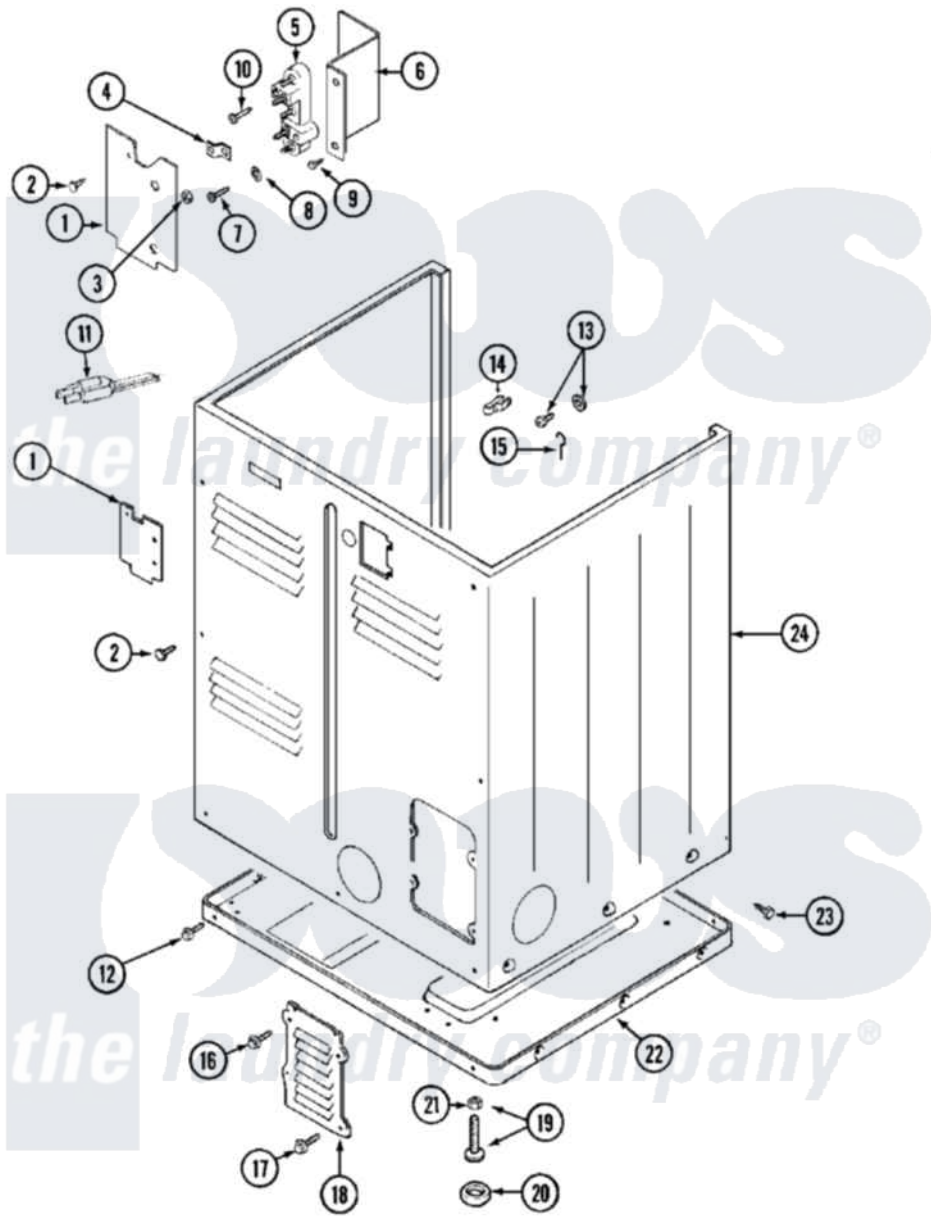

# Maytag MDE10CSACW 05 - CABINET (REAR)

Maytag [Commercial Maytag MDE10CSACW Dryer Parts](#) Parts Diagram 05 - CABINET (REAR)  
 Click on the part number to view part

Item	Original Part Number	Replaced By	Status	Part Description
001	Y312905		Not Available	COVER, TERMINAL
002	<a href="#">Y313561</a>			Screw----NA
003	<a href="#">311484</a>	<a href="#">112432</a>		Nut
004	<a href="#">Y312184</a>			Strap, Grounding
005	<a href="#">400008</a>			Block, Terminal
006	<a href="#">Y312904</a>			Bracket, Terminal Block
007	<a href="#">Y312209</a>	<a href="#">W10001200</a>		Screw
008	<a href="#">311093</a>			Washer, Terminal Connection
"	<a href="#">Y311270</a>			Washer, Terminal Block
009	Y310632	<a href="#">1163839</a>		Screw
010	NLA		Not Available	SCREW, GROUND STRAP
011	305168	<a href="#">33002916</a>		Power Cord, Canadian 240V
"	<a href="#">33001425</a>			Locknut, Eared For Canadian
012	<a href="#">Y313561</a>			Screw----NA
"	Y310632	<a href="#">1163839</a>		Screw
013	NLA		Not Available	SCREW & WASHER ASSEMBLY

014	<a href="#">301548</a>		Clamp, Ground Wire
015	<a href="#">204807</a>		Ground Wire, Supp. Plite To Top Cover
016	<a href="#">Y313559</a>		Screw
017	<a href="#">211294</a>	<a href="#">90767</a>	Screw, 8A X 3/8 HeX Washer Head Tapping
018	Y312951	Not Available	ACCESS COVER, BACK
019	<a href="#">Y305086</a>		Adjustable Leg And Nut
020	<a href="#">Y314137</a>		Foot, Rubber
021	<a href="#">Y052740</a>	<a href="#">62739</a>	Nut, Lock
022	Y303361	Not Available	BASE ASSY. (UPPER & LOWER)
023	<a href="#">213007</a>		Xfor Cabinet See Cabinet, Back
024	NLA	Not Available	CABINET (WHT)