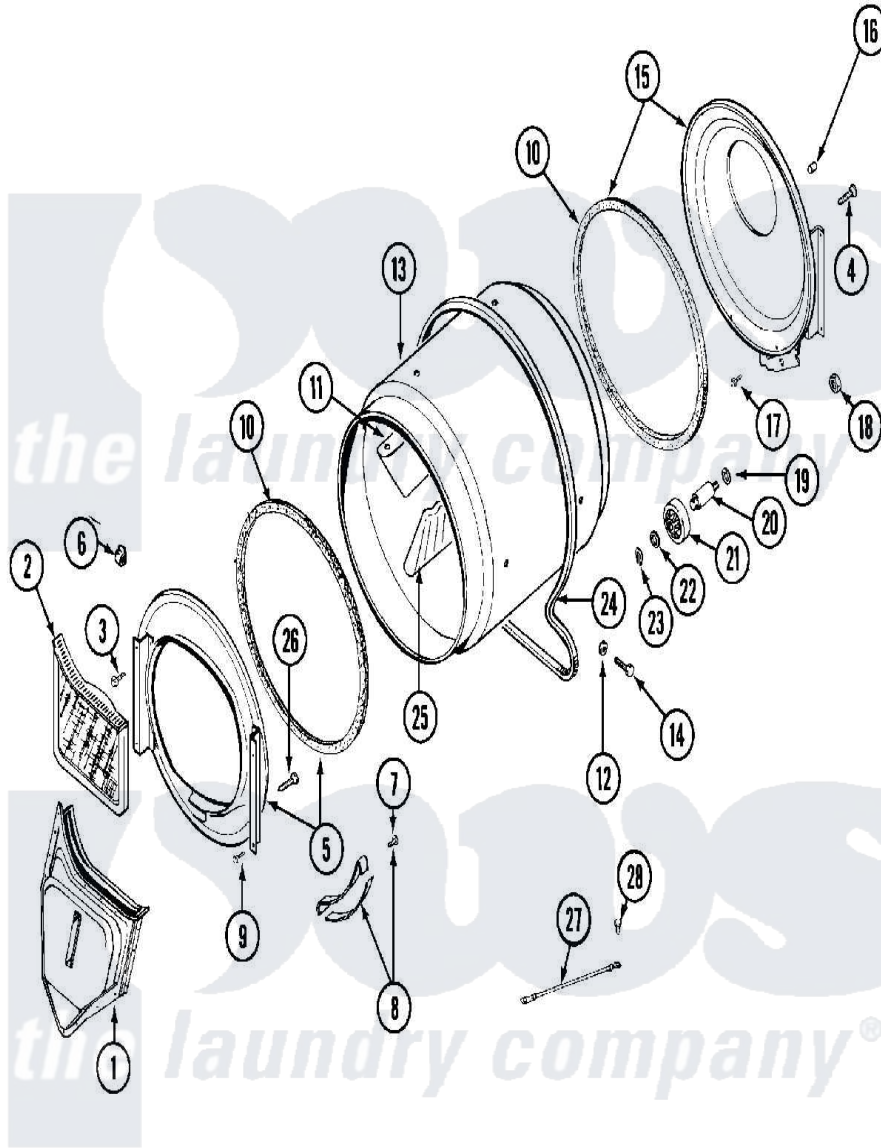

Maytag MDE10CSACW 06 - TUMBLER

Maytag [Commercial Maytag MDE10CSACW Dryer Parts](#) Parts Diagram 06 - TUMBLER
 Click on the part number to view part

Item	Original Part Number	Replaced By	Status	Part Description
001	33001016			Outlet Duct Assembly
002	33001170	33002970		Lint Filte
003	NLA		Not Available	SCREW, TUMBLER SUPPORT
004	Y313561			Screw---NA
005	33001179			Front, Tumbler
006	Y310376			Clip, Door Switch Harness
007	210720			Rivet, Bearing To Tumbler Frnt
008	306508			Tumbler Bearing Kit ---W
009	Y310632	1163839		Screw
010	314820			Seal, Tumbler
011	33001012			Baffle
012	314158			Washer, Baffle To Tumbler
013	33001108		Not Available	DRYER TUMBLER, W/O BAFFLES
014	Y310759			Screw, Tumbler Baffles
015	33001178			Back, Tumbler

016	NLA	Not Available	COVER, THREAD
017	Y310632	1163839	Screw
018	312538	33001443	Nut, Hex
019	Y313347	312535	Washer, Vault Mounting Brk.
020	Y312948	6-3129480	Shaft- Tumbler
021	Y303373	12001541	Drum Roller/Washer Assembly--W
022	312535		Washer, Vault Mounting Brk.
023	410233	9703438	Ring-Retr
024	Y312959		Poly "V" Belt For Tumbler
025	33001004		Baffle, Tall
026	Y314110	33002917	Screw, No.10-16
027	901220		Ground Wire
028	910343	488234	Screw 8-32 X 1/4