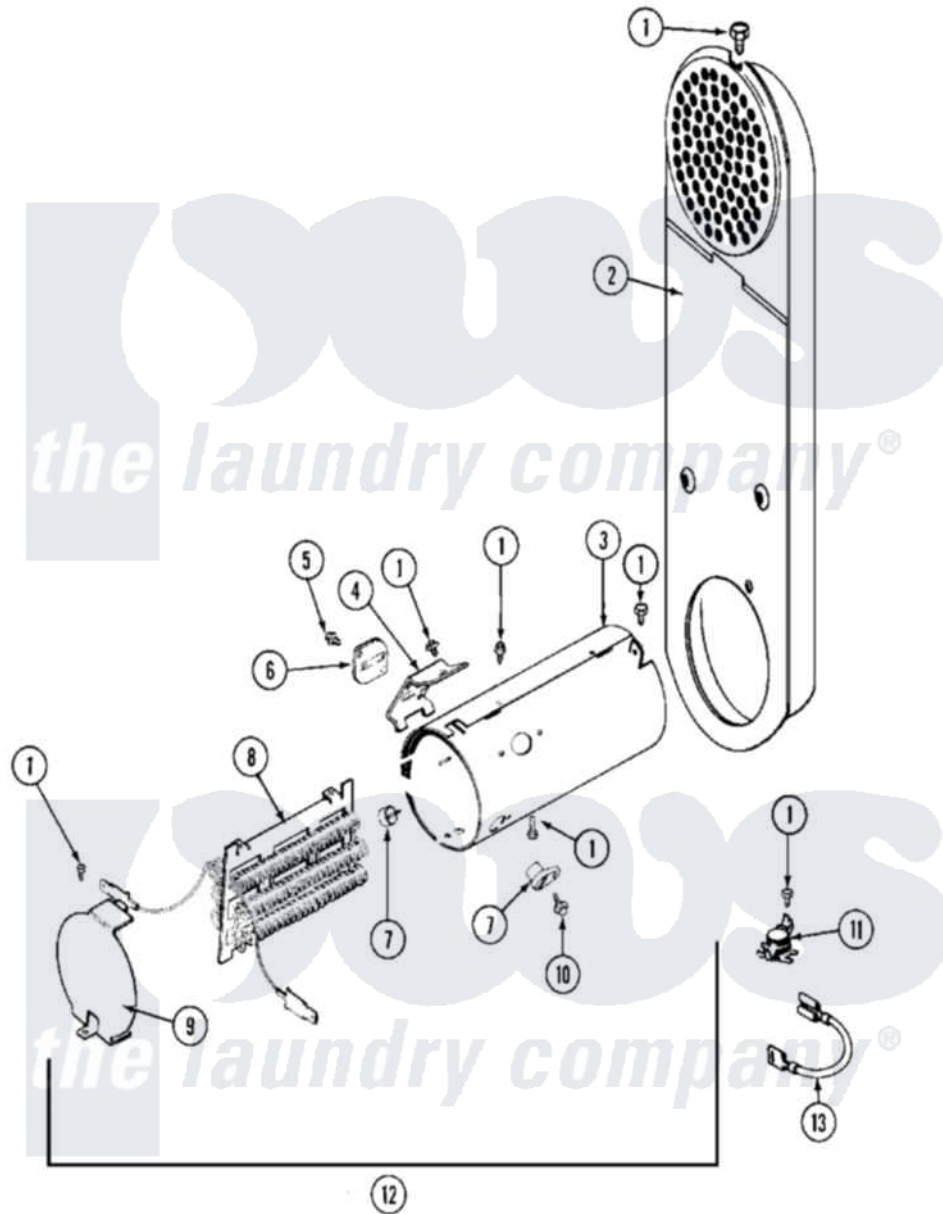

# Maytag MDE10CSACW 07 - HEATER

Maytag Commercial Maytag MDE10CSACW Dryer Parts Diagram 07 - HEATER  
 Click on the part number to view part

Item	Original Part Number	Replaced By	Status	Part Description
001	<a href="#">211294</a>	<a href="#">90767</a>		Screw, 8A X 3/8 HeX Washer Head Tapping
002	308503		Not Available	INLET DUCT ASSEMBLY
003	<a href="#">314995</a>			Enclosure, Heater
004	<a href="#">315346</a>			Bracket, Thermal Fuse
005	NLA		Not Available	SCREW, THERMAL FUSE
006	<a href="#">307473</a>			Fuse, Thermal
007	<a href="#">314998</a>			Insulator, Terminal
008	<a href="#">308614</a>			Heater Sub-Assembly
"	<a href="#">Y308612</a>			Heater Sub-Assembly
"	Y308613	<a href="#">W10116747</a>		Heater
009	<a href="#">314999</a>			Shield, Radiant
010	NLA		Not Available	SCREW, TERMINAL INSULATOR
011	<a href="#">303396</a>			Thermostat, Hi-Limit
"	<a href="#">308217</a>			Thermostat, Hi-Limit
012	<a href="#">307178</a>			Heater Assembly

"	<a href="#">307179</a>	Heater Assembly
013	<a href="#">Y307173</a>	Wire, Jumper
014	Y308590	<a href="#">W10116795</a> Heater