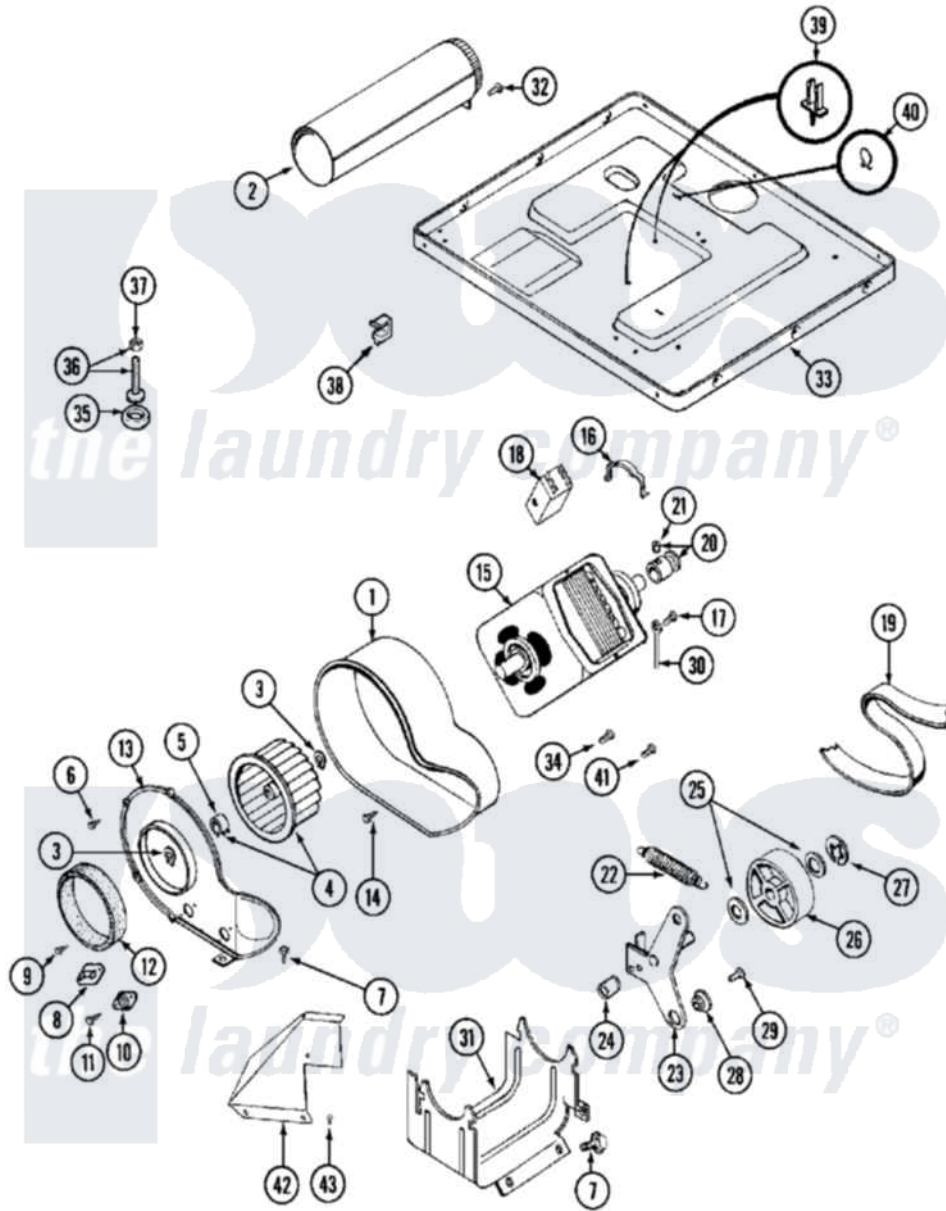

# Maytag MDE10CSACW 08 - MOTOR DRIVE

Maytag Commercial Maytag MDE10CSACW Dryer Parts Parts Diagram 08 - MOTOR DRIVE  
 Click on the part number to view part

Item	Original Part Number	Replaced By	Status	Part Description
001	<a href="#">Y312893</a>			Housing, Blower
002	<a href="#">Y303442</a>			EXHAUST DUCT ASSEMBLY
003	410233	<a href="#">9703438</a>		Ring-Retrn
004	<a href="#">Y303836</a>			Blower Wheel Assembly And Clamp
005	<a href="#">312967</a>			Clamp, Blower Housing
006	Y312961	<a href="#">W10116751</a>		Screw
007	<a href="#">Y313561</a>			Screw---NA
008	<a href="#">303392</a>			Thermostat, Cycling
"	<a href="#">306967</a>			Thermostat, Multi-Temp Part Not Used Mde26ct-MN Only
009	<a href="#">211294</a>	<a href="#">90767</a>		Screw, 8A X 3/8 HeX Washer Head Tapping
010	<a href="#">306604</a>			Cut-Off, Thermal Part Not Used
011	NLA		Not Available	SCREW
012	<a href="#">Y312901</a>			Seal, Housing Cover
013	314778		Not Available	COVER, BLOWER HOUSING