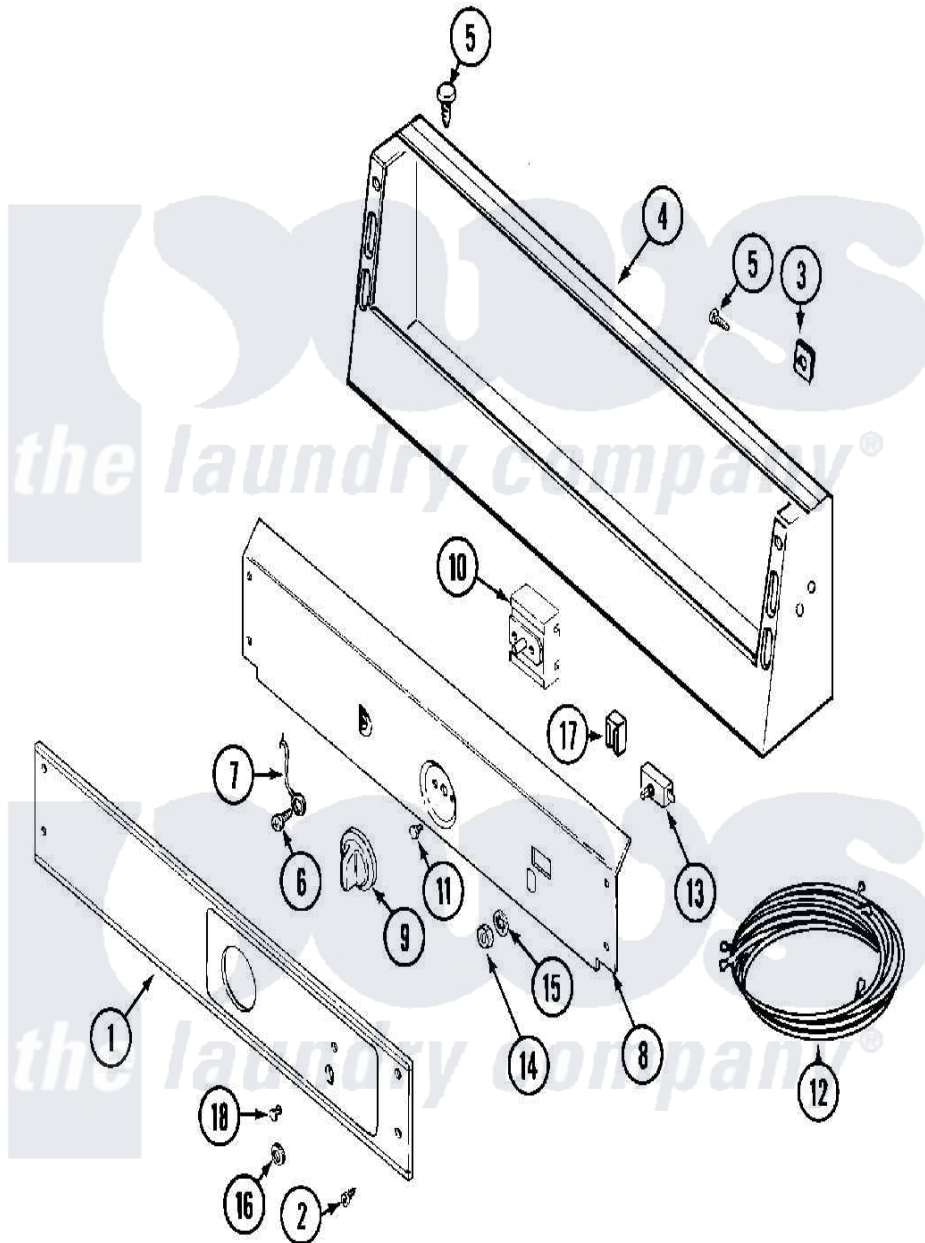

Maytag MDE10CSADL 01 - CONTROL PANEL

Maytag [Commercial Maytag MDE10CSADL Dryer Parts](#) Parts Diagram 01 - CONTROL PANEL
 Click on the part number to view part

Item	Original Part Number	Replaced By	Status	Part Description
001	33001022			Panel, Control
002	215506			Screw, Control Panel Overlay
003	215003			Fastener, Panel And Bracket
004	NLA		Not Available	CONSOLE (WHT)
005	212276	W10116760		Screw
006	211252			Screw, Ground Wire
007	205810			Wire, Ground
008	314912		Not Available	BRACKET, CONTROL PANEL (WHT)
"	NLA		Not Available	(ALM)
009	306938			Knob, Selector Switch
010	307237	W10327105		Switch, Cycle Selection
011	Y313588	488234		Screw 8-32 X 1/4
012	33001026			Wire Harness, Main
"	33001027			Wire Harness, Main
"	33001529			Wire Harness, Main
013	306940	W10149462		Switch, Push-To-Start

014	Y312706	422617	Nut
015	312751		Lockwasher, Start Switch
016	Y312702		Knurled Nut, Start Switch
017	204075	Not Available	PILOT LAMP (DG MODELS ONLY)
018	215564		Lens, Indicator Light