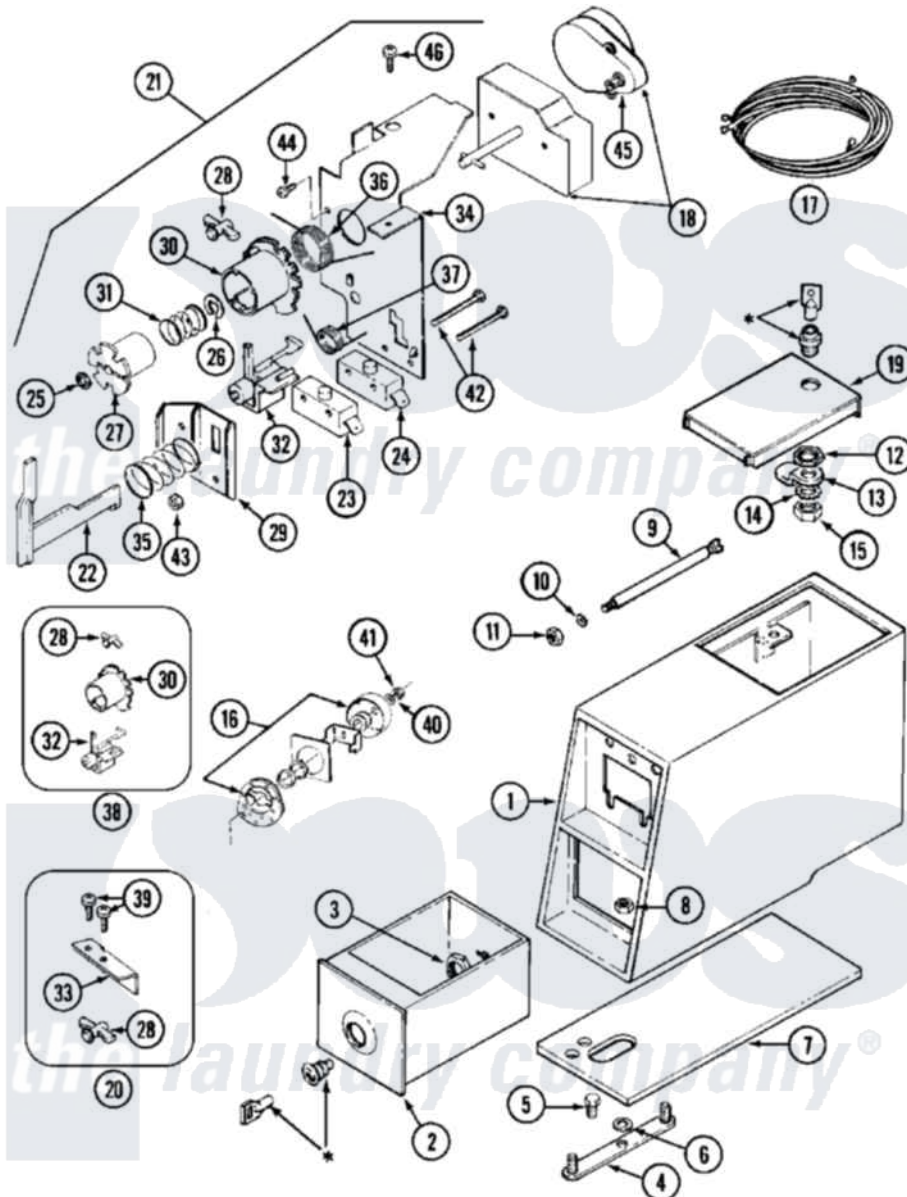

Maytag MDE10CSADL 02 - CONTROL CENTER

* CONTACT YOUR COMMERCIAL LAUNDRY DISTRIBUTOR

Maytag [Commercial Maytag MDE10CSADL Dryer Parts](#) Parts Diagram 02 - CONTROL CENTER
Click on the part number to view part

Item	Original Part Number	Replaced By	Status	Part Description
001	206952	22001405		Case, Coin Slide
"	206952L	22001405		Case, Coin Slide
002	207913	208883		Coin Box K
"	NLA		Not Available	(ALM)
003	212328	W10139762		Hex Nut, 3/4-27
004	NLA		Not Available	STRAP, MOUNTING
005	211294	90767		Screw, 8A X 3/8 HeX Washer Head Tapping
006	910309			Washer, Mounting Strap
007	214660			Gasket, Control Center
008	Y052740	62739		Nut, Lock
009	215559			Bolt, Coin Slide Locking
010	910387			Lockwasher, Vault Assembly
011	Y052721			Nut, Terminal Block Plate
012	212328	W10139762		Hex Nut, 3/4-27
013	213750	W10133266		Cam-Lock
014	22001354	W10177242		Hex-Nut 9/32 - 28