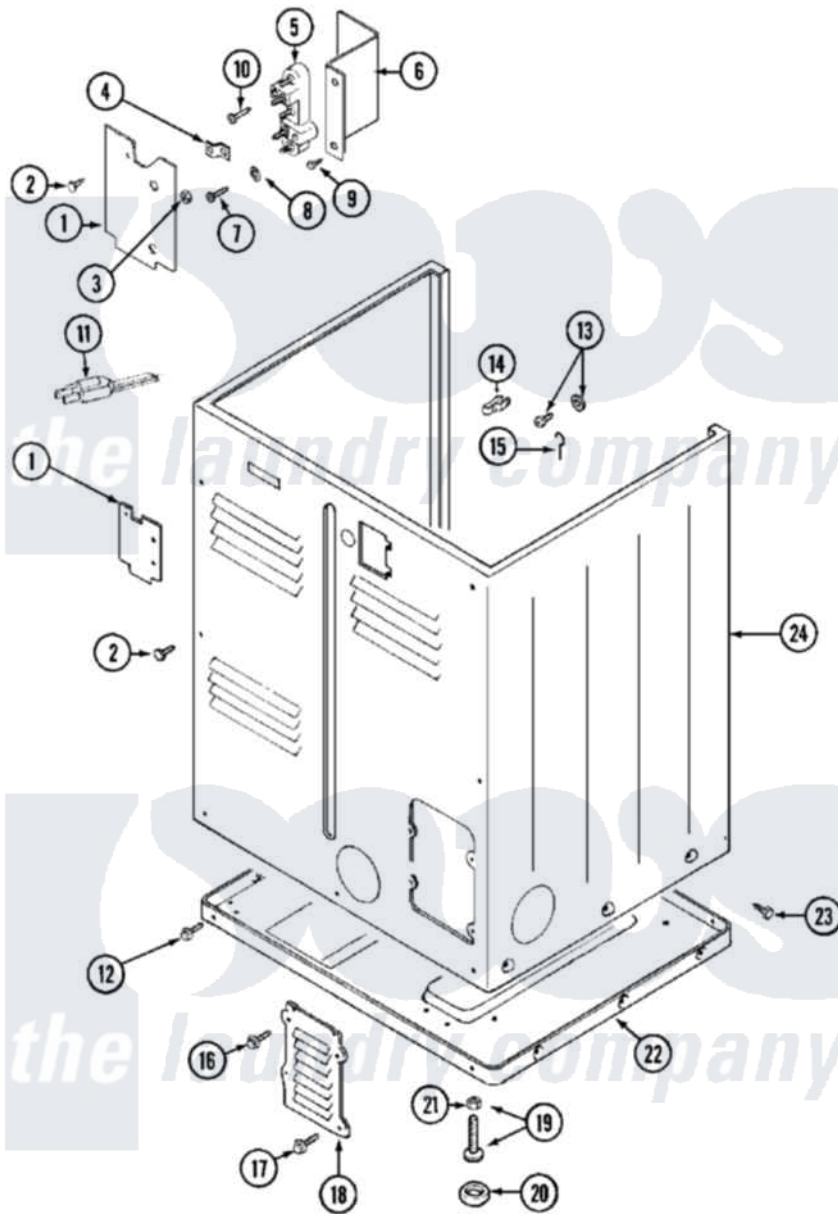

Maytag MDE10CSADL 05 - CABINET (REAR)

Maytag [Commercial Maytag MDE10CSADL Dryer Parts](#) Parts Diagram 05 - CABINET (REAR)
 Click on the part number to view part

Item	Original Part Number	Replaced By	Status	Part Description
001	Y312905		Not Available	COVER, TERMINAL
002	Y313561			Screw---NA
003	311484	112432		Nut
004	Y312184			Strap, Grounding
005	400008			Block, Terminal
006	Y312904			Bracket, Terminal Block
007	Y312209	W10001200		Screw
008	311093			Washer, Terminal Connection
"	Y311270			Washer, Terminal Block
009	Y310632	1163839		Screw
010	NLA		Not Available	SCREW, GROUND STRAP
011	305168	33002916		Power Cord, Canadian 240V
"	33001425			Locknut, Eared For Canadian
012	Y313561			Screw---NA
"	Y310632	1163839		Screw
013	NLA		Not Available	SCREW & WASHER ASSEMBLY

014	301548		Clamp, Ground Wire
015	204807		Ground Wire, Supp. Plite To Top Cover
016	Y313559		Screw
017	211294	90767	Screw, 8A X 3/8 HeX Washer Head Tapping
018	Y312951	Not Available	ACCESS COVER, BACK
019	Y305086		Adjustable Leg And Nut
020	Y314137		Foot, Rubber
021	Y052740	62739	Nut, Lock
022	Y303361	Not Available	BASE ASSY. (UPPER & LOWER)
023	213007		Xfor Cabinet See Cabinet, Back
024	NLA	Not Available	CABINET (WHT)