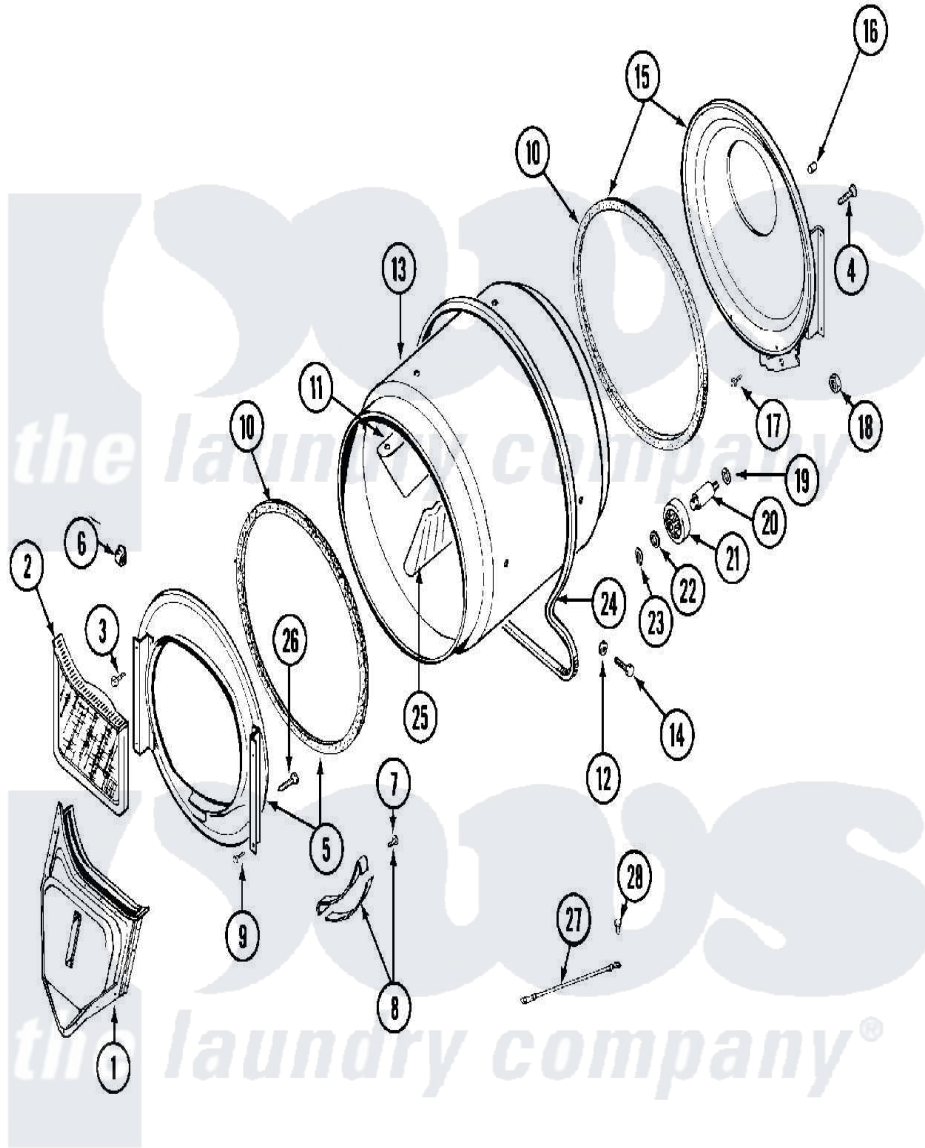

Maytag MDE10CSADL 06 - TUMBLER

Maytag [Commercial Maytag MDE10CSADL Dryer Parts](#) Parts Diagram 06 - TUMBLER
 Click on the part number to view part

Item	Original Part Number	Replaced By	Status	Part Description
001	33001016			Outlet Duct Assembly
002	33001170	33002970		Lint Filte
003	NLA		Not Available	SCREW, TUMBLER SUPPORT
004	Y313561			Screw---NA
005	33001179			Front, Tumbler
006	Y310376			Clip, Door Switch Harness
007	210720			Rivet, Bearing To Tumbler Frnt
008	306508			Tumbler Bearing Kit ---W
009	Y310632	1163839		Screw
010	314820			Seal, Tumbler
011	33001012			Baffle
012	314158			Washer, Baffle To Tumbler
013	33001108		Not Available	DRYER TUMBLER, W/O BAFFLES
014	Y310759			Screw, Tumbler Baffles
015	33001178			Back, Tumbler

016	NLA	Not Available	COVER, THREAD
017	Y310632	1163839	Screw
018	312538	33001443	Nut, Hex
019	Y313347	312535	Washer, Vault Mounting Brk.
020	Y312948	6-3129480	Shaft- Tumbler
021	Y303373	12001541	Drum Roller/Washer Assembly--W
022	312535		Washer, Vault Mounting Brk.
023	410233	9703438	Ring-Retr
024	Y312959		Poly "V" Belt For Tumbler
025	33001004		Baffle, Tall
026	Y314110	33002917	Screw, No.10-16
027	901220		Ground Wire
028	910343	488234	Screw 8-32 X 1/4