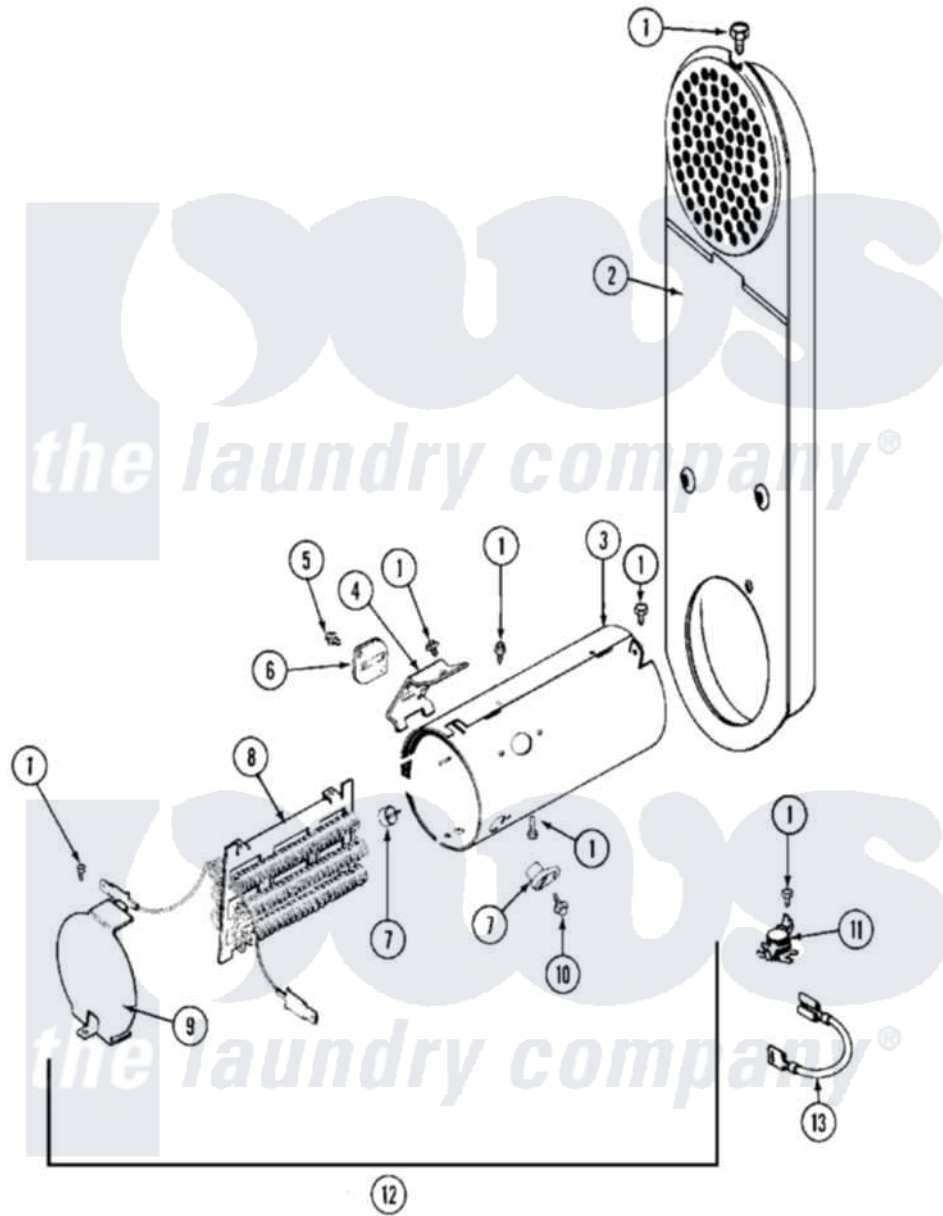

Maytag MDE10CSADL 07 - HEATER

Maytag [Commercial Maytag MDE10CSADL Dryer Parts](#) Parts Diagram 07 - HEATER
 Click on the part number to view part

Item	Original Part Number	Replaced By	Status	Part Description
001	211294	90767		Screw, 8A X 3/8 HeX Washer Head Tapping
002	308503		Not Available	INLET DUCT ASSEMBLY
003	314995			Enclosure, Heater
004	315346			Bracket, Thermal Fuse
005	NLA		Not Available	SCREW, THERMAL FUSE
006	307473			Fuse, Thermal
007	314998			Insulator, Terminal
008	308614			Heater Sub-Assembly
"	Y308612			Heater Sub-Assembly
"	Y308613	W10116747		Heater
009	314999			Shield, Radiant
010	NLA		Not Available	SCREW, TERMINAL INSULATOR
011	303396			Thermostat, Hi-Limit
"	308217			Thermostat, Hi-Limit
012	307178			Heater Assembly

"	307179	Heater Assembly
013	Y307173	Wire, Jumper
014	Y308590	W10116795 Heater