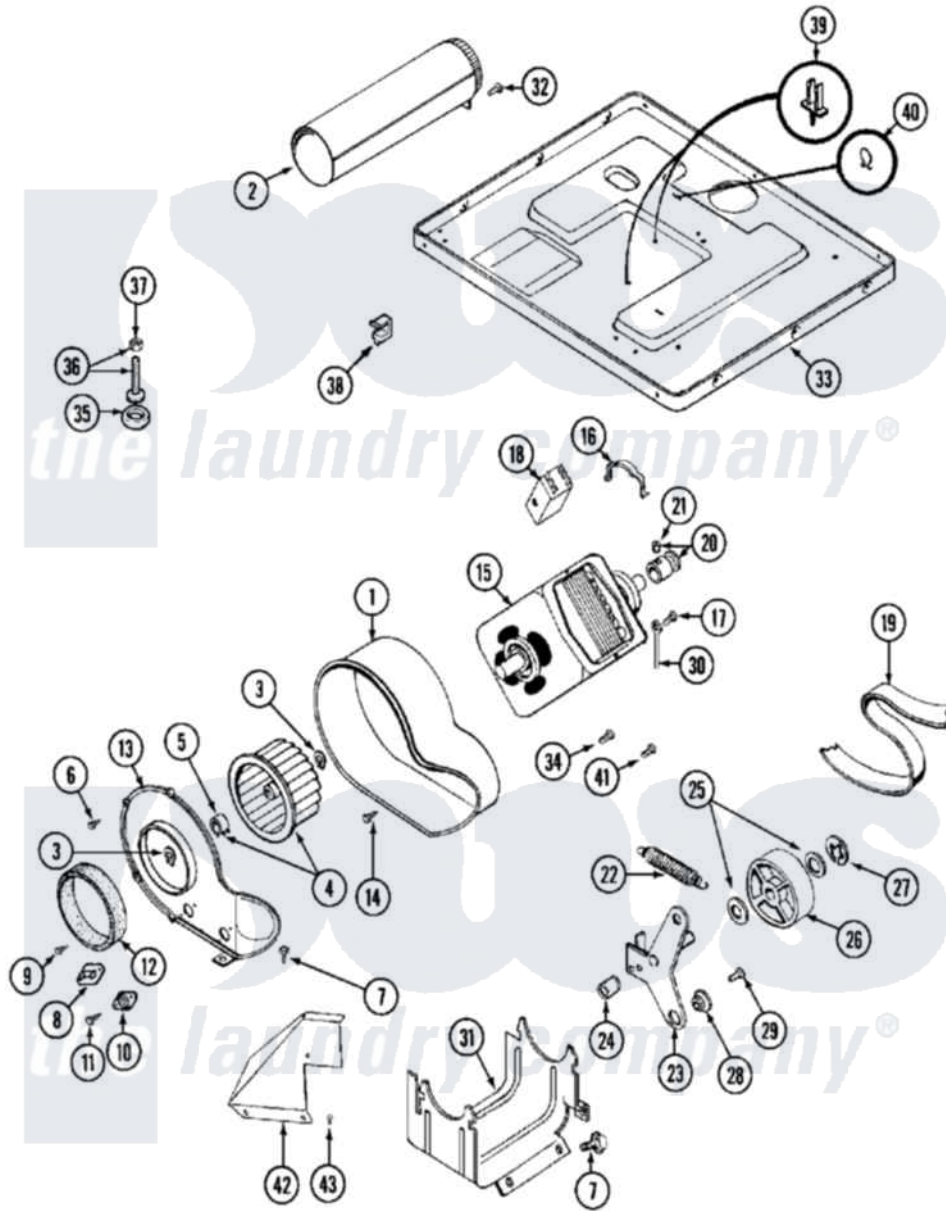

# Maytag MDE10CSADL 08 - MOTOR DRIVE

Maytag [Commercial Maytag MDE10CSADL Dryer Parts](#) Parts Diagram 08 - MOTOR DRIVE  
 Click on the part number to view part

Item	Original Part Number	Replaced By	Status	Part Description
001	<a href="#">Y312893</a>			Housing, Blower
002	<a href="#">Y303442</a>			EXHAUST DUCT ASSEMBLY
003	410233	<a href="#">9703438</a>		Ring-Retrn
004	<a href="#">Y303836</a>			Blower Wheel Assembly And Clamp
005	<a href="#">312967</a>			Clamp, Blower Housing
006	Y312961	<a href="#">W10116751</a>		Screw
007	<a href="#">Y313561</a>			Screw----NA
008	<a href="#">303392</a>			Thermostat, Cycling
"	<a href="#">306967</a>			Thermostat, Multi-Temp Part Not Used Mde26ct-MN Only
009	<a href="#">211294</a>	<a href="#">90767</a>		Screw, 8A X 3/8 HeX Washer Head Tapping
010	<a href="#">306604</a>			Cut-Off, Thermal Part Not Used
011	NLA		Not Available	SCREW
012	<a href="#">Y312901</a>			Seal, Housing Cover
013	314778		Not Available	COVER, BLOWER HOUSING