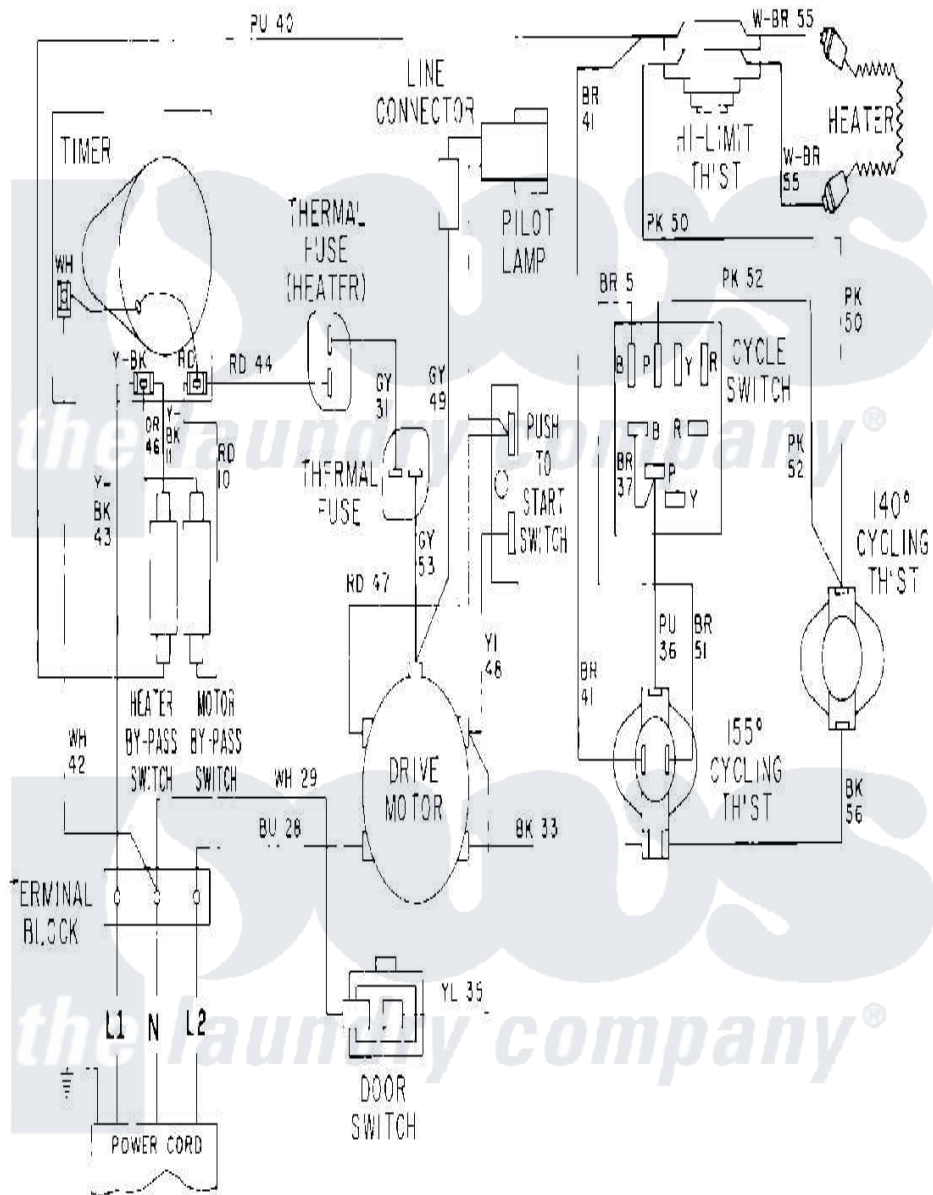

# Maytag MDE10CSADL 09 - WIRING INFORMATION

Maytag Commercial Maytag MDE10CSADL Dryer Parts Parts Diagram 09 - WIRING INFORMATION  
 Click on the part number to view part

Item	Original Part Number	Replaced By	Status	Part Description
001	NLA		Not Available	WIRING INFORMATION