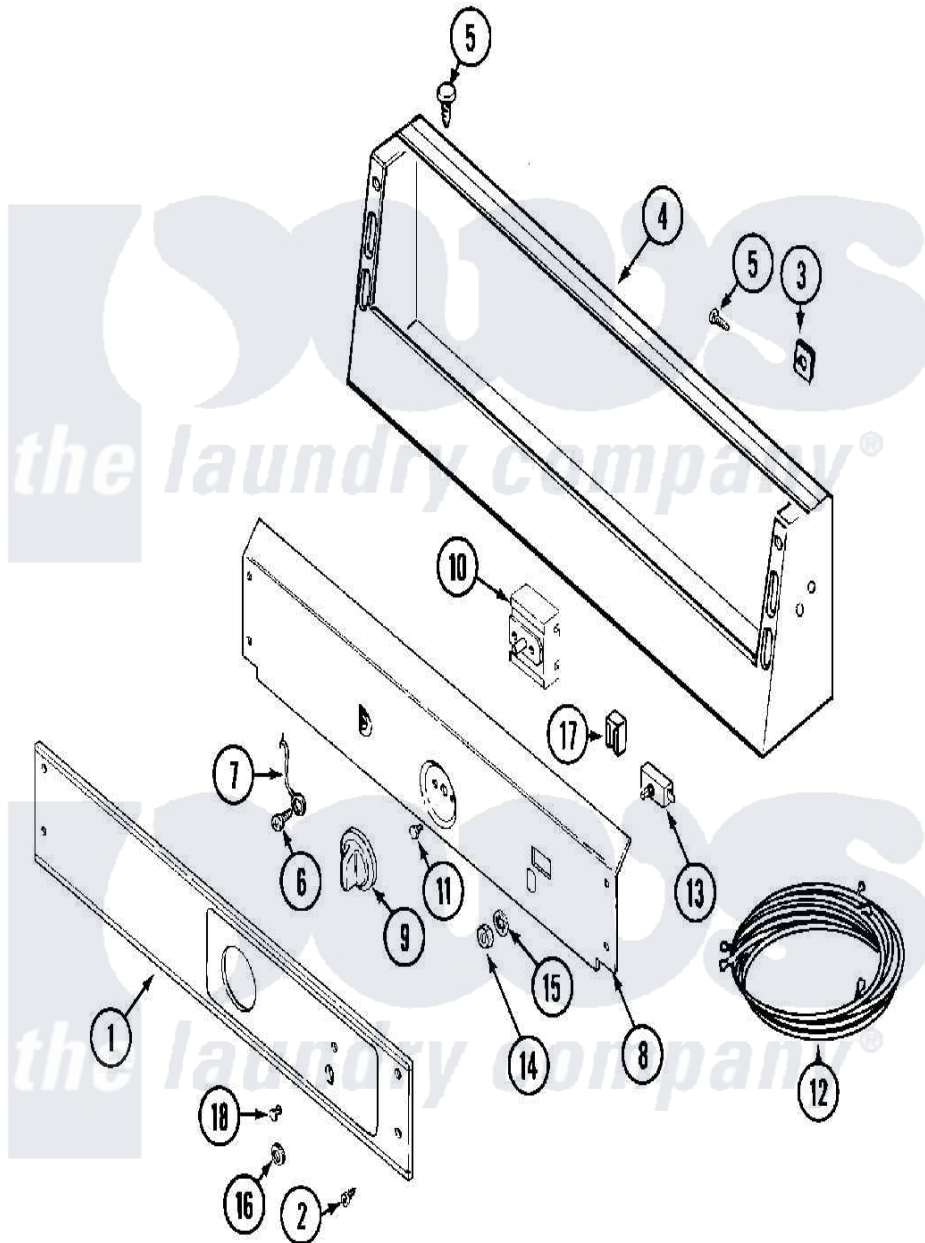

# Maytag MDE10CSADW 01 - CONTROL PANEL

Maytag [Commercial Maytag MDE10CSADW Dryer Parts](#) Parts Diagram 01 - CONTROL PANEL  
 Click on the part number to view part

Item	Original Part Number	Replaced By	Status	Part Description
001	<a href="#">33001022</a>			Panel, Control
002	<a href="#">215506</a>			Screw, Control Panel Overlay
003	<a href="#">215003</a>			Fastener, Panel And Bracket
004	NLA		Not Available	CONSOLE (WHT)
005	212276	<a href="#">W10116760</a>		Screw
006	<a href="#">211252</a>			Screw, Ground Wire
007	<a href="#">205810</a>			Wire, Ground
008	314912		Not Available	BRACKET, CONTROL PANEL (WHT)
"	NLA		Not Available	(ALM)
009	<a href="#">306938</a>			Knob, Selector Switch
010	307237	<a href="#">W10327105</a>		Switch, Cycle Selection
011	<a href="#">Y313588</a>	<a href="#">488234</a>		Screw 8-32 X 1/4
012	<a href="#">33001026</a>			Wire Harness, Main
"	<a href="#">33001027</a>			Wire Harness, Main
"	<a href="#">33001529</a>			Wire Harness, Main
013	306940	<a href="#">W10149462</a>		Switch, Push-To-Start

014	Y312706	<a href="#">422617</a>	Nut
015	<a href="#">312751</a>		Lockwasher, Start Switch
016	<a href="#">Y312702</a>		Knurled Nut, Start Switch
017	204075	Not Available	PILOT LAMP (DG MODELS ONLY)
018	<a href="#">215564</a>		Lens, Indicator Light