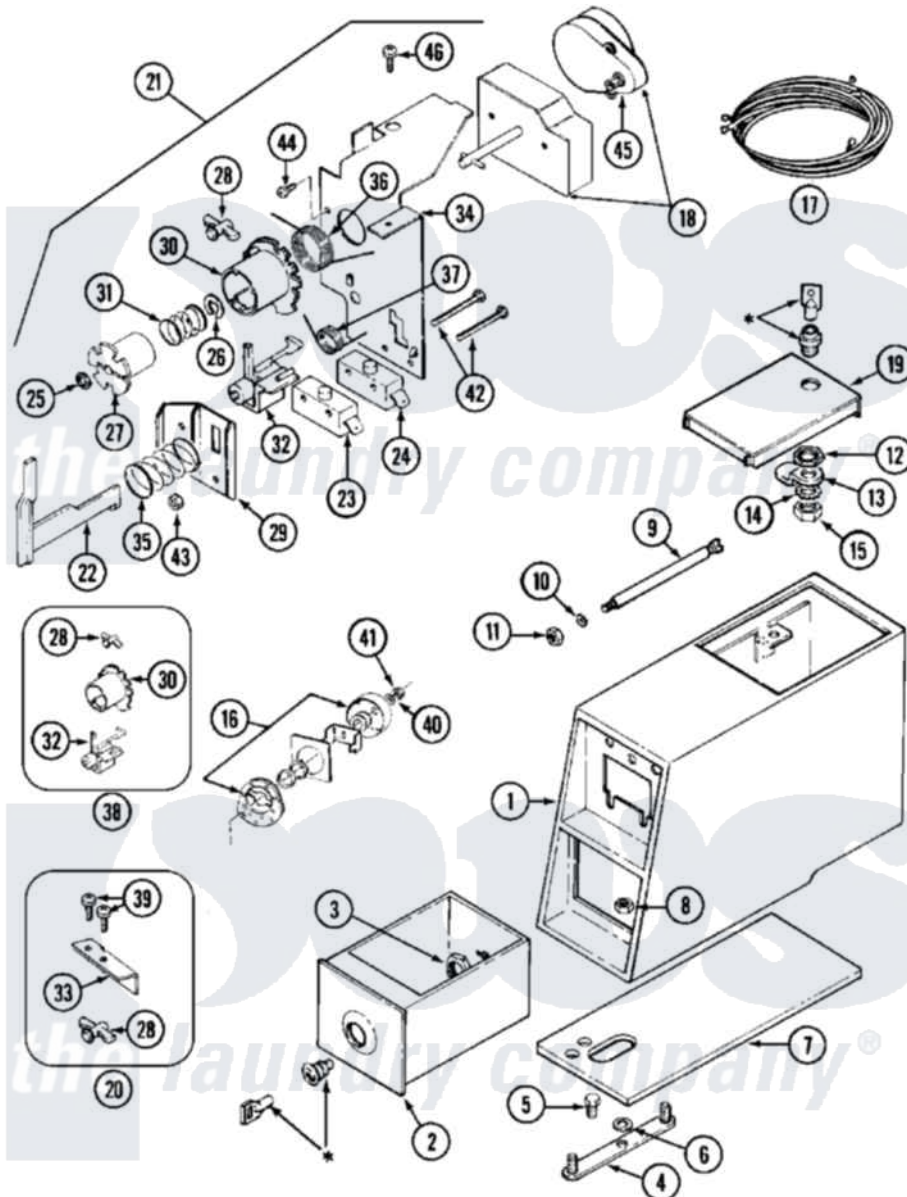

# Maytag MDE10CSADW 02 - CONTROL CENTER

\* CONTACT YOUR COMMERCIAL LAUNDRY DISTRIBUTOR

Maytag [Commercial Maytag MDE10CSADW Dryer Parts](#) Parts Diagram 02 - CONTROL CENTER  
 Click on the part number to view part

Item	Original Part Number	Replaced By	Status	Part Description
001	206952	<a href="#">22001405</a>		Case, Coin Slide
"	206952L	<a href="#">22001405</a>		Case, Coin Slide
002	207913	<a href="#">208883</a>		Coin Box K
"	NLA		Not Available	(ALM)
003	212328	<a href="#">W10139762</a>		Hex Nut, 3/4-27
004	NLA		Not Available	STRAP, MOUNTING
005	<a href="#">211294</a>	<a href="#">90767</a>		Screw, 8A X 3/8 HeX Washer Head Tapping
006	<a href="#">910309</a>			Washer, Mounting Strap
007	<a href="#">214660</a>			Gasket, Control Center
008	<a href="#">Y052740</a>	<a href="#">62739</a>		Nut, Lock
009	<a href="#">215559</a>			Bolt, Coin Slide Locking
010	<a href="#">910387</a>			Lockwasher, Vault Assembly
011	<a href="#">Y052721</a>			Nut, Terminal Block Plate
012	212328	<a href="#">W10139762</a>		Hex Nut, 3/4-27
013	213750	<a href="#">W10133266</a>		Cam-Lock
014	22001354	<a href="#">W10177242</a>		Hex-Nut 9/32 - 28