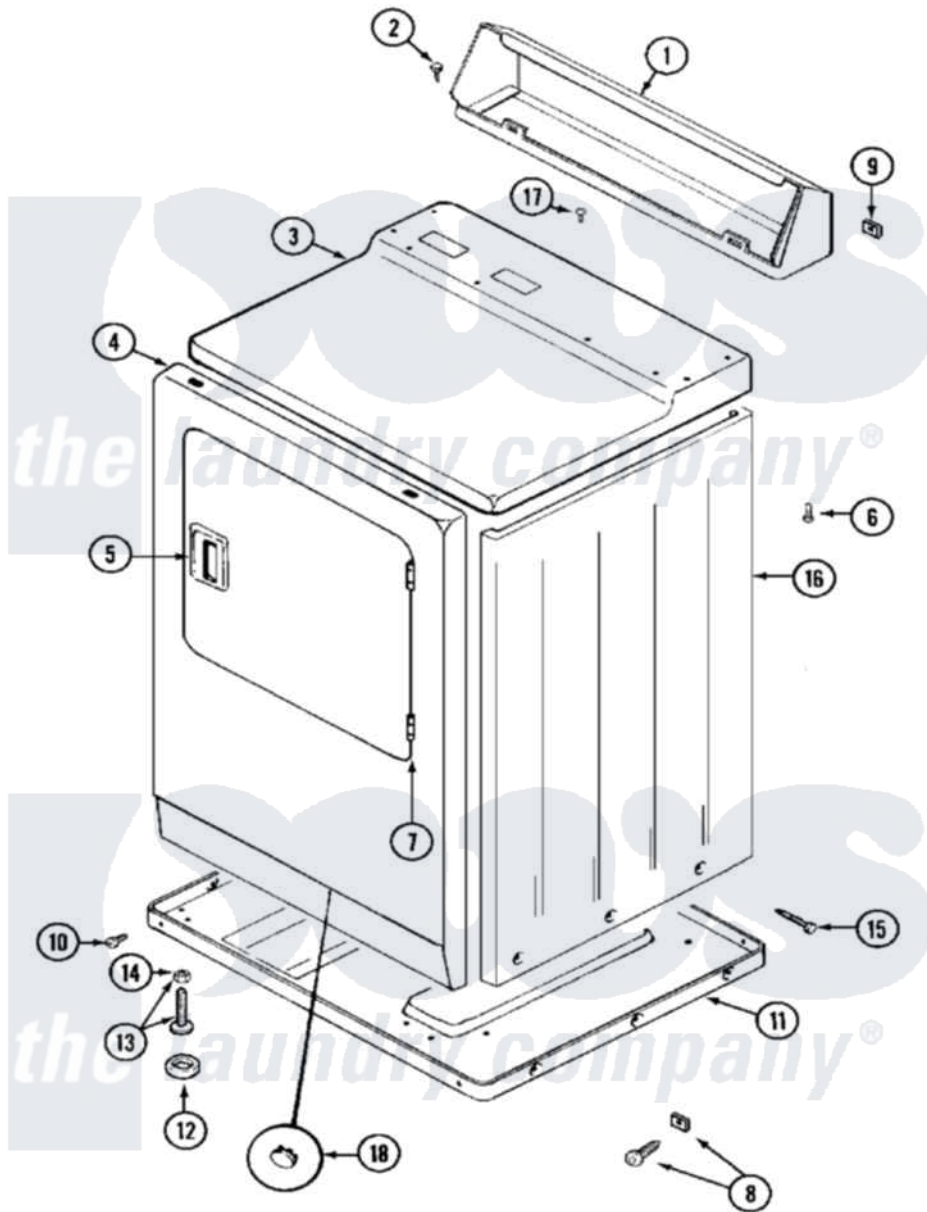

# Maytag MDE10CSADW 03 - CABINET (FRONT)

Maytag Commercial Maytag MDE10CSADW Dryer Parts Parts Diagram 03 - CABINET (FRONT)  
 Click on the part number to view part

Item	Original Part Number	Replaced By	Status	Part Description
001	NLA		Not Available	CONSOLE (WHT)
002	212276	<a href="#">W10116760</a>		Screw
003	33001163		Not Available	COVER, TOP (WHT)
"	33001164		Not Available	COVER, TOP (ALM)
004	NLA		Not Available	PANEL, FRONT (WHT)
005	<a href="#">33001241</a>			Handle, Door
"	33001254	<a href="#">37001047</a>		Handle, Door
006	<a href="#">214354</a>			Screw, Top Cover To Cabnt.
007	<a href="#">33001230</a>			Hinge, Door
008	<a href="#">204439</a>			Screw And Fstner Assembly
009	<a href="#">215075</a>			Fastener, Control Panel To Console
010	<a href="#">Y313561</a>			Screw---NA
"	Y310632	<a href="#">1163839</a>		Screw
011	Y303361		Not Available	BASE ASSY. (UPPER & LOWER)
012	<a href="#">Y314137</a>			Foot, Rubber

013	<a href="#">Y305086</a>		Adjustable Leg And Nut	
014	<a href="#">Y052740</a>	<a href="#">62739</a>	Nut, Lock	
015	<a href="#">213007</a>		Xfor Cabinet See Cabinet, Back	
016	NLA		Not Available	CABINET (WHT)
017	210186	<a href="#">3370225</a>		Screw
018	33001132	<a href="#">33002342</a>		Plug, Sifht Hole
"	33001168		Not Available	PLUG, SIGHT HOLE (ALM)