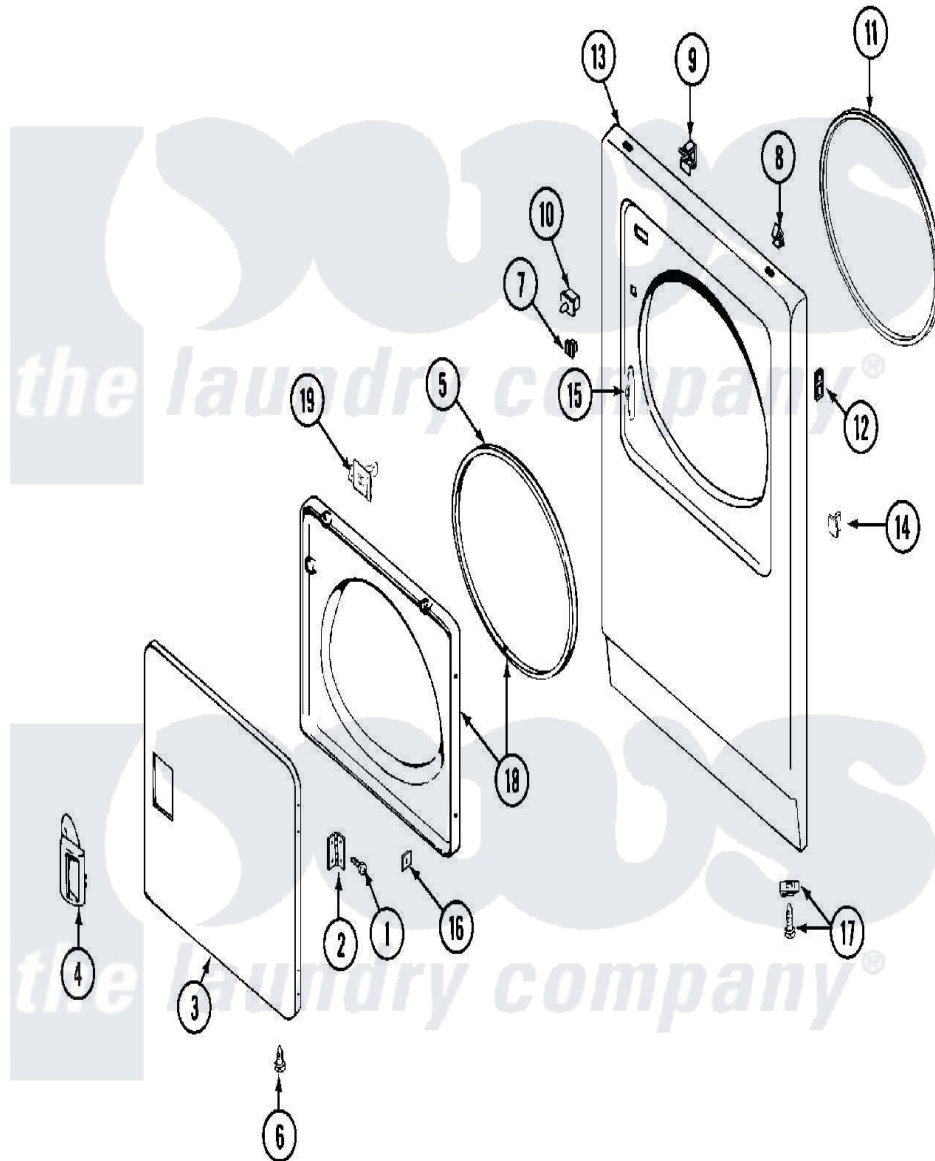

Maytag MDE10CSADW 04 - DOOR

Maytag [Commercial Maytag MDE10CSADW Dryer Parts](#) Parts Diagram 04 - DOOR
 Click on the part number to view part

Item	Original Part Number	Replaced By	Status	Part Description
001	Y314062			Screw, Door Hinge And Panel
002	33001230			Hinge, Door
003	33001240			Door
"	33001257	33001240		Door
004	33001241			Handle, Door
"	33001254	37001047		Handle, Door
005	33001131			Seal, Door
006	33001132	33002342		Plug, Sifft Hole
"	33001168		Not Available	PLUG, SIGHT HOLE (ALM)
007	Y304578	LA-1003		Door Catch Kit
008	212982	22001650		Fastener, Spring
009	Y310376			Clip, Door Switch Harness
010	33001509	W10169313		Switch-Dor
"	Y305753	W10169313		Switch-Dor
011	314937			Seal, Front Panel
012	NLA		Not Available	SPEEDNUT, HINGE SCREW

"	NLA		Not Available	SCREW, PLASTIC
013	NLA		Not Available	PANEL, FRONT (WHT)
014	NLA		Not Available	PLUG, DOOR CATCH
015	33001175			Cover, Hinge Hole
"	33001176			Cover, Hinge Hole
016	Y313910			Clip, Door Liner To Outer Panel
017	204439			Screw And Fstner Assembly
018	33001243		Not Available	PANEL, INNER DOOR (W/SEAL)
019	314936	33001305		Strike, Door
"	314944	33001305		Strike, Door