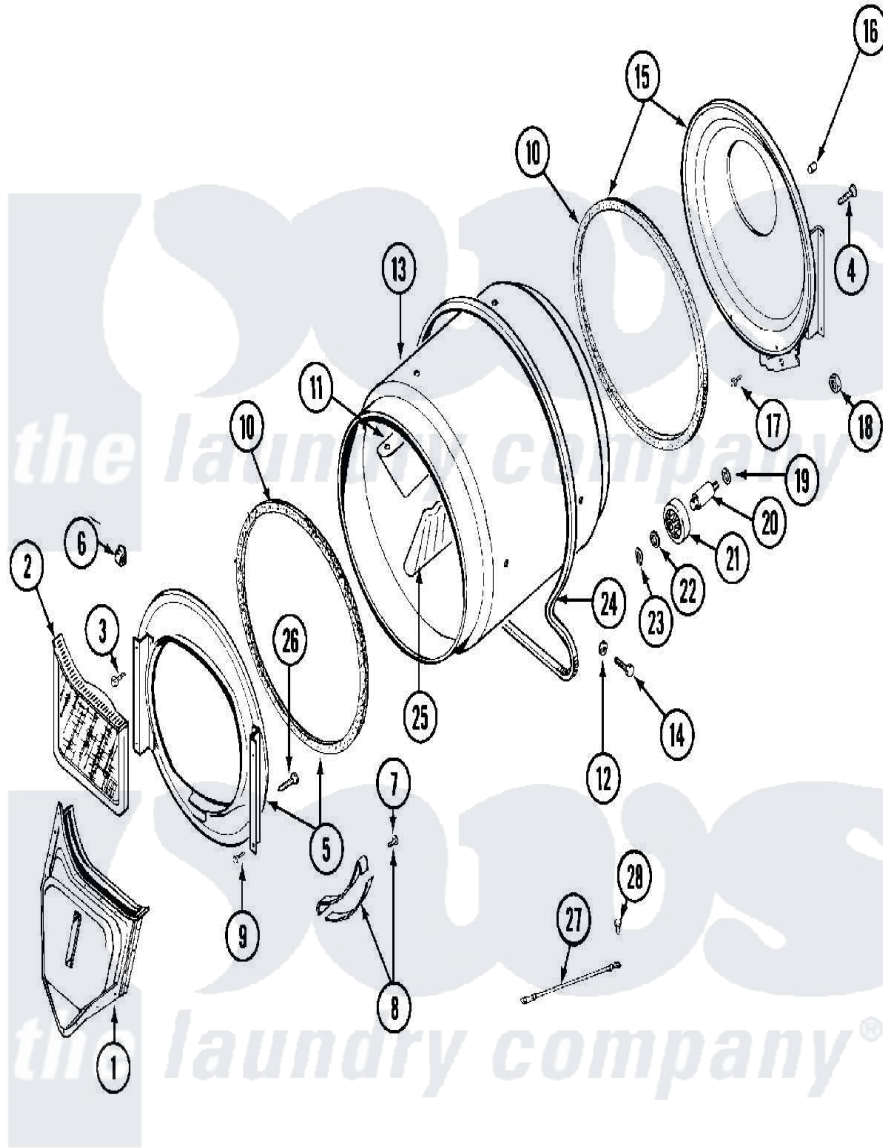

Maytag MDE10CSADW 06 - TUMBLER

Maytag [Commercial Maytag MDE10CSADW Dryer Parts](#) Parts Diagram 06 - TUMBLER
 Click on the part number to view part

Item	Original Part Number	Replaced By	Status	Part Description
001	33001016			Outlet Duct Assembly
002	33001170	33002970		Lint Filte
003	NLA		Not Available	SCREW, TUMBLER SUPPORT
004	Y313561			Screw---NA
005	33001179			Front, Tumbler
006	Y310376			Clip, Door Switch Harness
007	210720			Rivet, Bearing To Tumbler Frnt
008	306508			Tumbler Bearing Kit ---W
009	Y310632	1163839		Screw
010	314820			Seal, Tumbler
011	33001012			Baffle
012	314158			Washer, Baffle To Tumbler
013	33001108		Not Available	DRYER TUMBLER, W/O BAFFLES
014	Y310759			Screw, Tumbler Baffles
015	33001178			Back, Tumbler

016	NLA	Not Available	COVER, THREAD
017	Y310632	1163839	Screw
018	312538	33001443	Nut, Hex
019	Y313347	312535	Washer, Vault Mounting Brk.
020	Y312948	6-3129480	Shaft- Tumbler
021	Y303373	12001541	Drum Roller/Washer Assembly--W
022	312535		Washer, Vault Mounting Brk.
023	410233	9703438	Ring-Retrn
024	Y312959		Poly "V" Belt For Tumbler
025	33001004		Baffle, Tall
026	Y314110	33002917	Screw, No.10-16
027	901220		Ground Wire
028	910343	488234	Screw 8-32 X 1/4