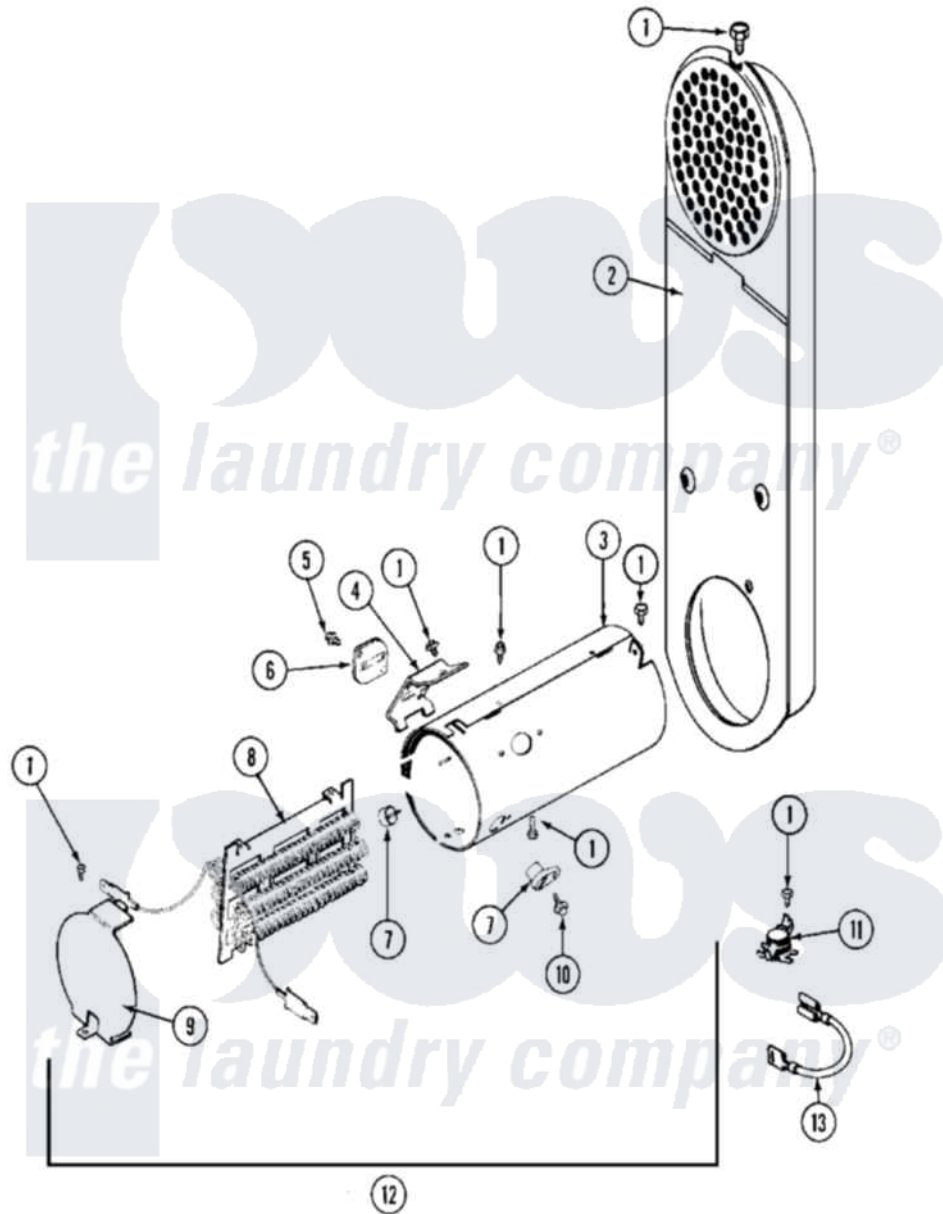

Maytag MDE10CSADW 07 - HEATER

Maytag Commercial Maytag MDE10CSADW Dryer Parts Diagram 07 - HEATER
 Click on the part number to view part

| Item | Original Part Number | Replaced By | Status | Part Description |
|------|-------------------------|---------------------------|---------------|---|
| 001 | 211294 | 90767 | | Screw, 8A X 3/8 HeX Washer Head Tapping |
| 002 | 308503 | | Not Available | INLET DUCT ASSEMBLY |
| 003 | 314995 | | | Enclosure, Heater |
| 004 | 315346 | | | Bracket, Thermal Fuse |
| 005 | NLA | | Not Available | SCREW, THERMAL FUSE |
| 006 | 307473 | | | Fuse, Thermal |
| 007 | 314998 | | | Insulator, Terminal |
| 008 | 308614 | | | Heater Sub-Assembly |
| " | Y308612 | | | Heater Sub-Assembly |
| " | Y308613 | W10116747 | | Heater |
| 009 | 314999 | | | Shield, Radiant |
| 010 | NLA | | Not Available | SCREW, TERMINAL INSULATOR |
| 011 | 303396 | | | Thermostat, Hi-Limit |
| " | 308217 | | | Thermostat, Hi-Limit |
| 012 | 307178 | | | Heater Assembly |

| | | |
|-----|-------------------------|-------------------------------------|
| " | 307179 | Heater Assembly |
| 013 | Y307173 | Wire, Jumper |
| 014 | Y308590 | W10116795 Heater |