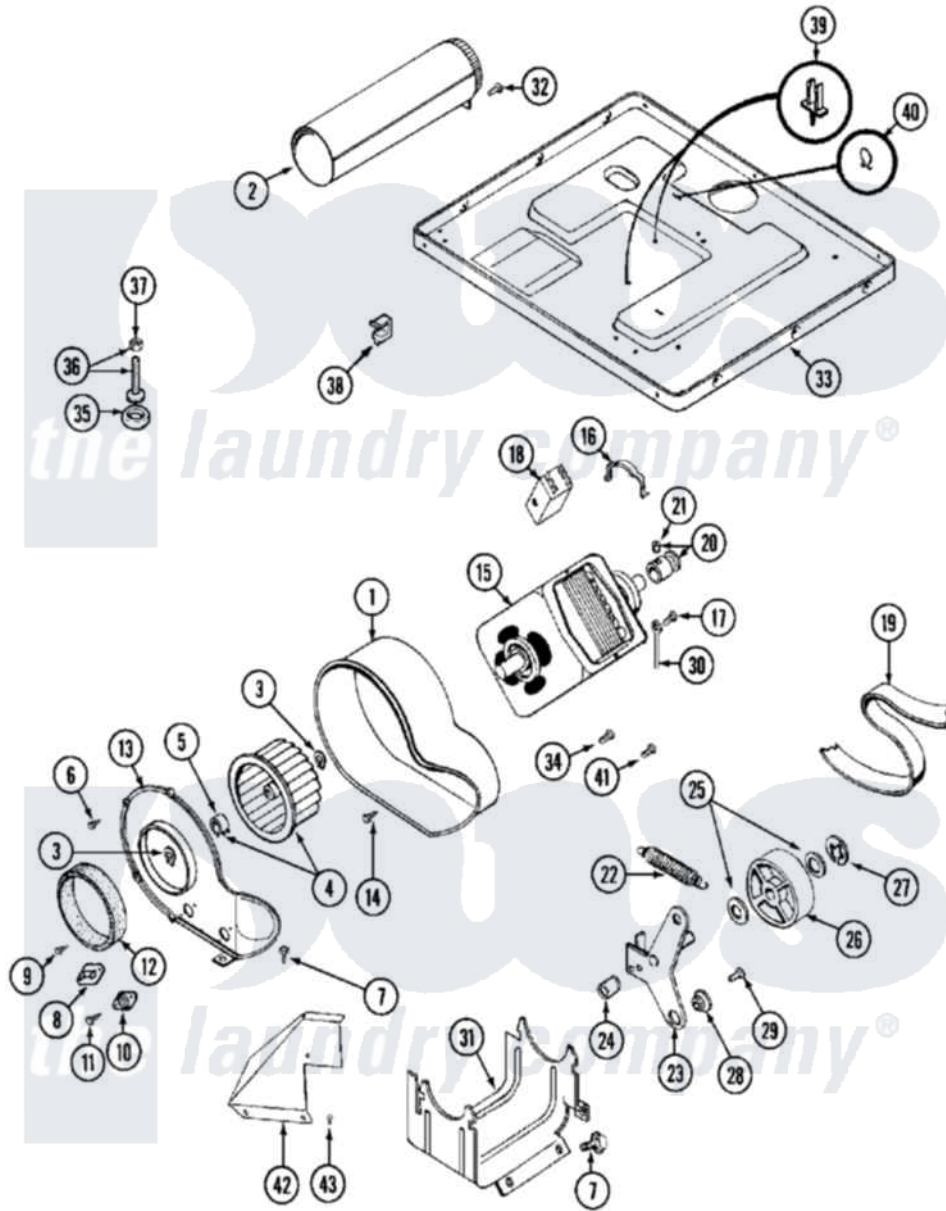

Maytag MDE10CSADW 08 - MOTOR DRIVE

Maytag [Commercial Maytag MDE10CSADW Dryer Parts](#) Parts Diagram 08 - MOTOR DRIVE
 Click on the part number to view part

Item	Original Part Number	Replaced By	Status	Part Description
001	Y312893			Housing, Blower
002	Y303442			EXHAUST DUCT ASSEMBLY
003	410233	9703438		Ring-Retrn
004	Y303836			Blower Wheel Assembly And Clamp
005	312967			Clamp, Blower Housing
006	Y312961	W10116751		Screw
007	Y313561			Screw---NA
008	303392			Thermostat, Cycling
"	306967			Thermostat, Multi-Temp Part Not Used Mde26ct-MN Only
009	211294	90767		Screw, 8A X 3/8 HeX Washer Head Tapping
010	306604			Cut-Off, Thermal Part Not Used
011	NLA		Not Available	SCREW
012	Y312901			Seal, Housing Cover
013	314778		Not Available	COVER, BLOWER HOUSING