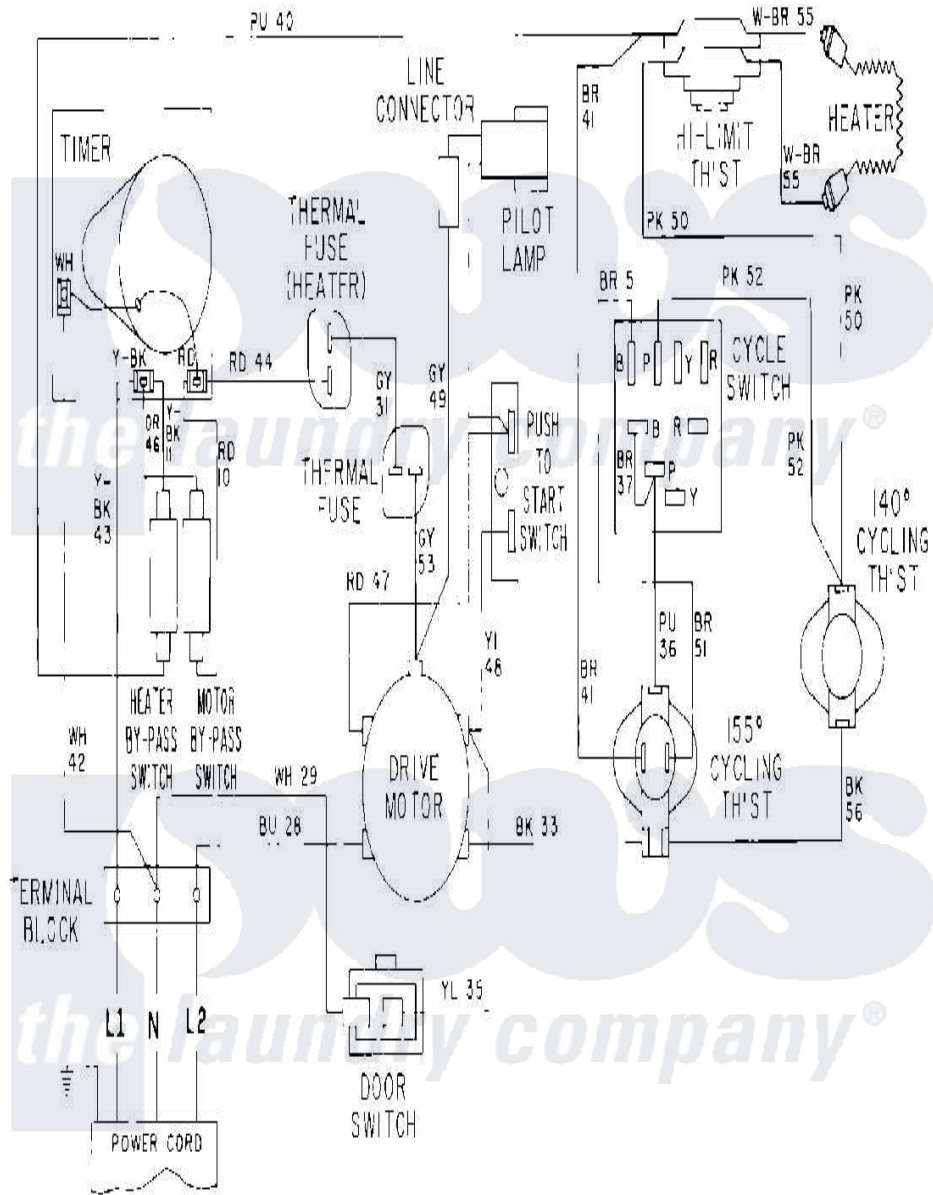

# Maytag MDE10CSADW 09 - WIRING INFORMATION

Maytag [Commercial Maytag MDE10CSADW Dryer Parts](#) Parts Diagram 09 - WIRING INFORMATION  
 Click on the part number to view part

Item	Original Part Number	Replaced By	Status	Part Description
001	NLA		Not Available	WIRING INFORMATION