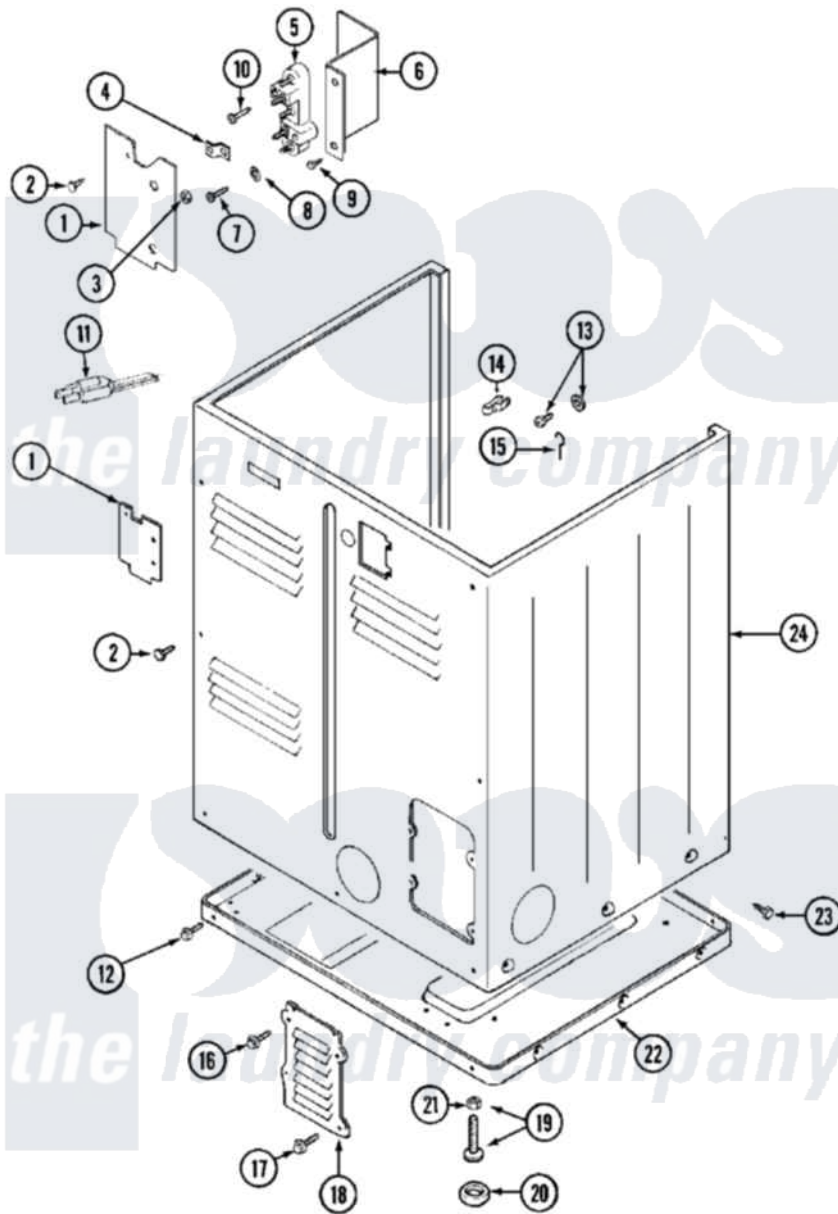

Maytag MDE10CSAGL 05 - CABINET (REAR)

Maytag [Commercial Maytag MDE10CSAGL Dryer Parts](#) Parts Diagram 05 - CABINET (REAR)
 Click on the part number to view part

Item	Original Part Number	Replaced By	Status	Part Description
001	Y312905		Not Available	COVER, TERMINAL
002	Y313561			Screw---NA
003	311484	112432		Nut
004	Y312184			Strap, Grounding
005	400008			Block, Terminal
006	Y312904			Bracket, Terminal Block
007	Y312209	W10001200		Screw
008	311093			Washer, Terminal Connection
"	Y311270			Washer, Terminal Block
009	Y310632	1163839		Screw
010	NLA		Not Available	PART NOT USED
011	305168	33002916		Power Cord, Canadian 240V
012	Y313561			Screw---NA
"	Y310632	1163839		Screw
013	NLA		Not Available	SCREW & WASHER ASSEMBLY
014	301548			Clamp, Ground Wire

015	204807		Ground Wire, Supp. Plte To Top Cover
016	Y313559		Screw
017	211294	90767	Screw, 8A X 3/8 HeX Washer Head Tapping
018	Y312951	Not Available	ACCESS COVER, BACK
019	Y305086		Adjustable Leg And Nut
020	Y314137		Foot, Rubber
021	Y052740	62739	Nut, Lock
022	Y303361	Not Available	BASE ASSY. (UPPER & LOWER)
023	213007		Xfor Cabinet See Cabinet, Back
024	NLA	Not Available	CABINET (WHT)