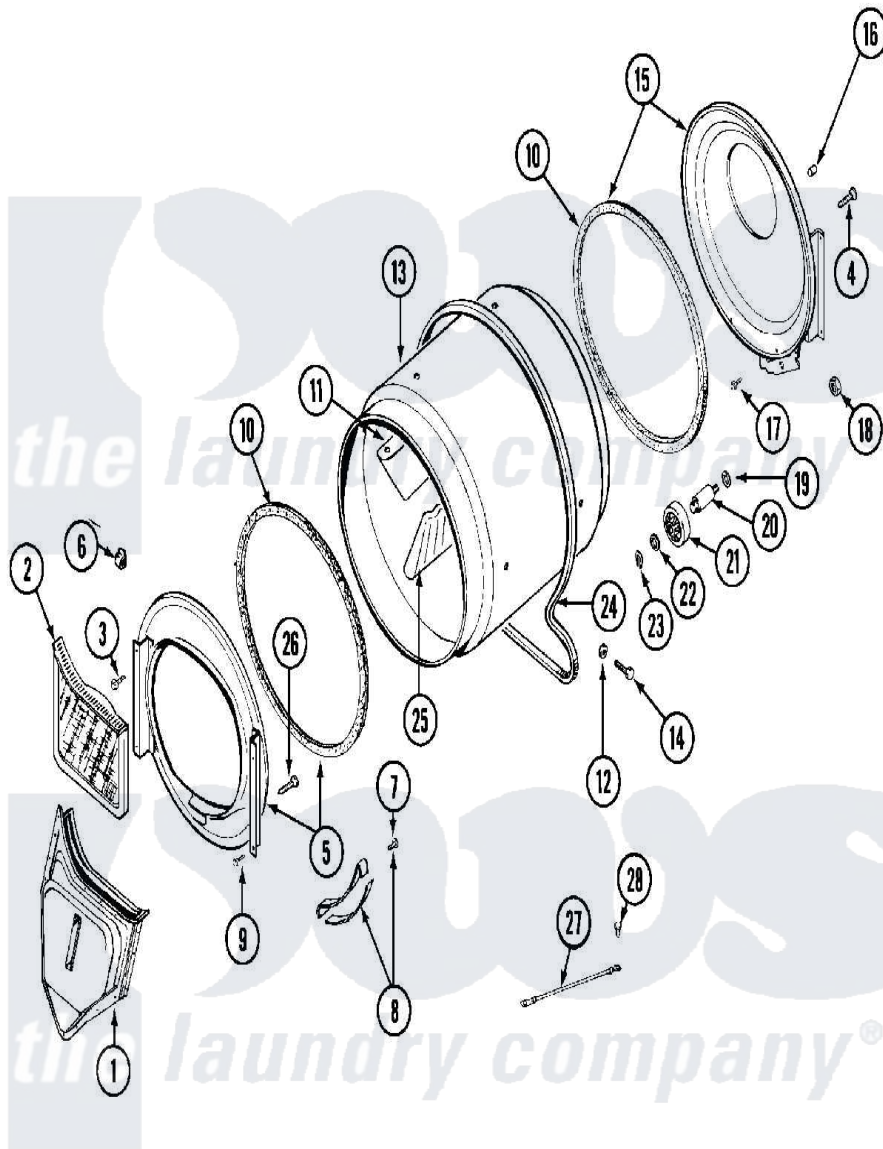

Maytag MDE10CSAGL 06 - TUMBLER

Maytag [Commercial Maytag MDE10CSAGL Dryer Parts](#) Parts Diagram 06 - TUMBLER
 Click on the part number to view part

Item	Original Part Number	Replaced By	Status	Part Description
001	33001016			Outlet Duct Assembly
002	33001170	33002970		Lint Filte
003	NLA		Not Available	SCREW, TUMBLER SUPPORT
004	Y313561			Screw---NA
005	33001179			Front, Tumbler
006	Y310376			Clip, Door Switch Harness
007	210720			Rivet, Bearing To Tumbler Frnt
008	306508			Tumbler Bearing Kit ---W
009	Y310632	1163839		Screw
010	314820			Seal, Tumbler
011	33001012			Baffle
012	314158			Washer, Baffle To Tumbler
013	33001108		Not Available	DRYER TUMBLER, W/O BAFFLES
014	Y310759			Screw, Tumbler Baffles
015	33001178			Back, Tumbler

016	NLA	Not Available	COVER, THREAD
017	Y310632	1163839	Screw
018	312538	33001443	Nut, Hex
019	Y313347	312535	Washer, Vault Mounting Brk.
020	Y312948	6-3129480	Shaft- Tumbler
021	Y303373	12001541	Drum Roller/Washer Assembly--W
022	312535		Washer, Vault Mounting Brk.
023	410233	9703438	Ring-Retrn
024	Y312959		Poly "V" Belt For Tumbler
025	33001004		Baffle, Tall
026	Y314110	33002917	Screw, No.10-16
027	901220		Ground Wire
028	910343	488234	Screw 8-32 X 1/4