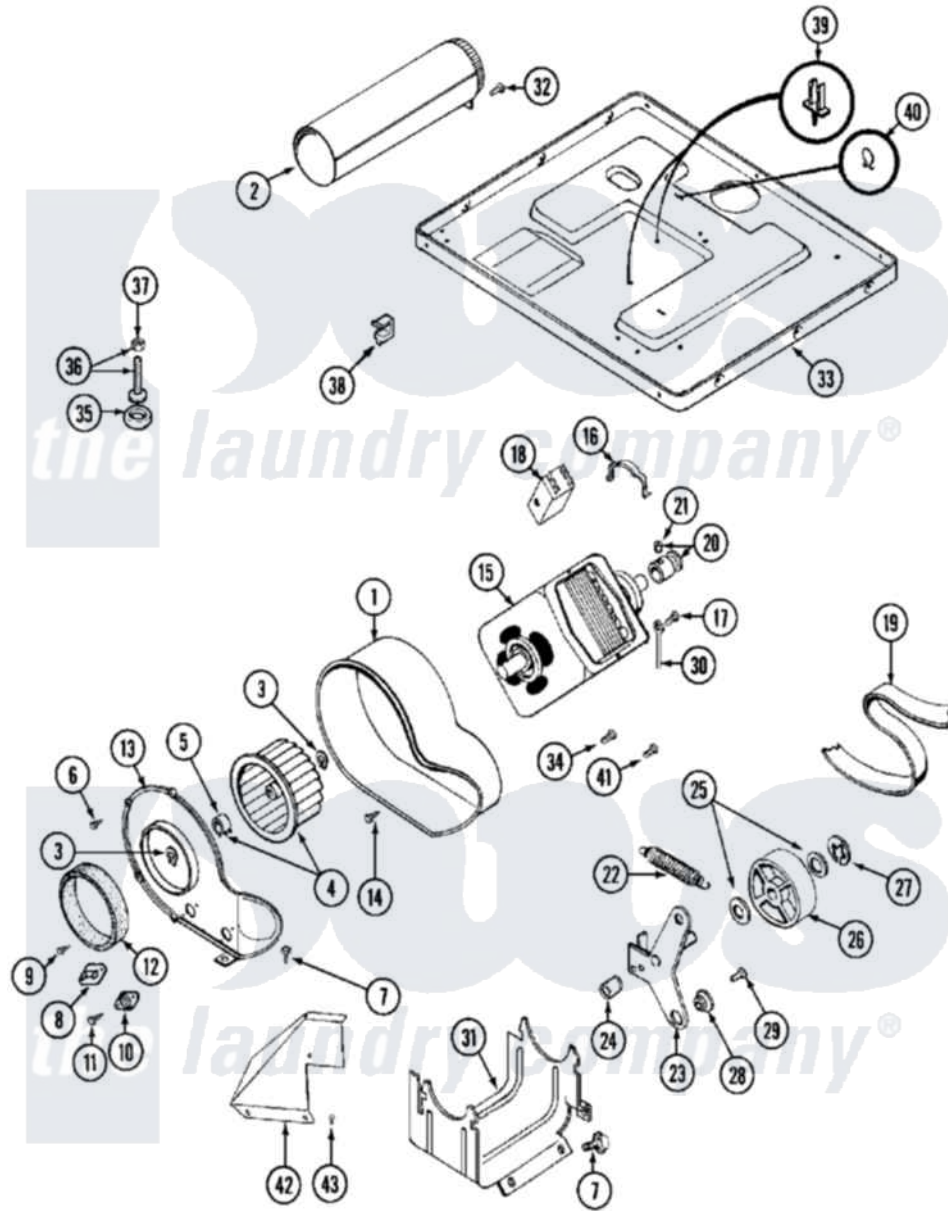

Maytag MDE10CSAGL 08 - MOTOR DRIVE

Maytag Commercial Maytag MDE10CSAGL Dryer Parts Parts Diagram 08 - MOTOR DRIVE
 Click on the part number to view part

Item	Original Part Number	Replaced By	Status	Part Description
001	Y312893			Housing, Blower
002	Y303442			EXHAUST DUCT ASSEMBLY
003	410233	9703438		Ring-Retrn
004	Y303836			Blower Wheel Assembly And Clamp
005	312967			Clamp, Blower Housing
006	Y312961	W10116751		Screw
007	Y313561			Screw----NA
008	303392			Thermostat, Cycling
"	306967			Thermostat, Multi-Temp Part Not Used Mde26ct-MN Only
009	211294	90767		Screw, 8A X 3/8 HeX Washer Head Tapping
010	306604			Cut-Off, Thermal Part Not Used
011	NLA		Not Available	SCREW
012	Y312901			Seal, Housing Cover
013	314778		Not Available	COVER, BLOWER HOUSING