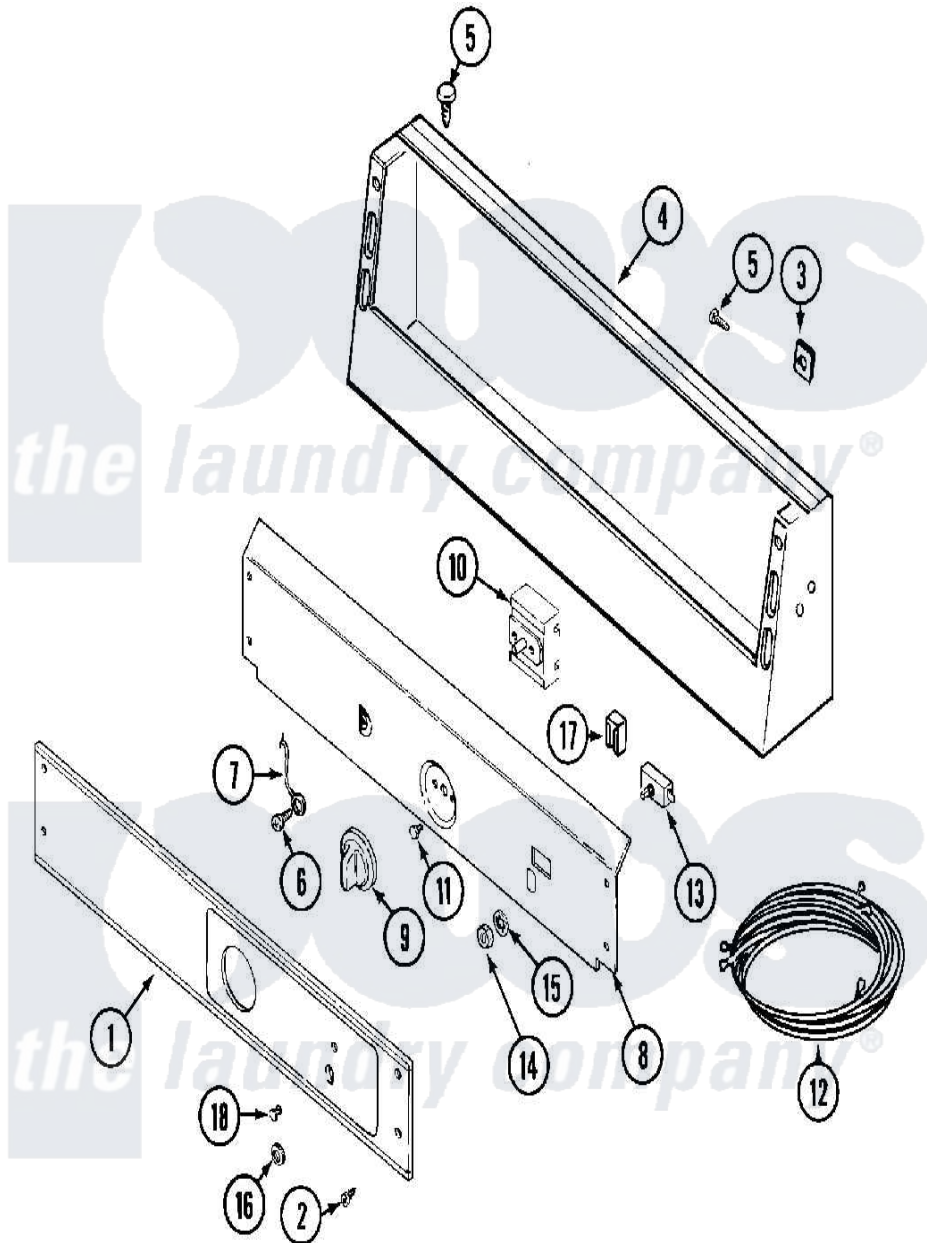

# Maytag MDE10CSAGW 01 - CONTROL PANEL

Maytag [Commercial Maytag MDE10CSAGW Dryer Parts](#) Parts Diagram 01 - CONTROL PANEL  
 Click on the part number to view part

Item	Original Part Number	Replaced By	Status	Part Description
001	<a href="#">33001022</a>			Panel, Control
002	<a href="#">215506</a>			Screw, Control Panel Overlay
003	<a href="#">215003</a>			Fastener, Panel And Bracket
004	NLA		Not Available	CONSOLE (WHT)
005	212276	<a href="#">W10116760</a>		Screw
006	<a href="#">211252</a>			Screw, Ground Wire
007	<a href="#">205810</a>			Wire, Ground
008	314912		Not Available	BRACKET, CONTROL PANEL (WHT)
"	NLA		Not Available	(ALM)
009	<a href="#">306938</a>			Knob, Selector Switch
010	307237	<a href="#">W10327105</a>		Switch, Cycle Selection
011	<a href="#">Y313588</a>	<a href="#">488234</a>		Screw 8-32 X 1/4
012	<a href="#">33001026</a>			Wire Harness, Main
"	<a href="#">33001507</a>			Wire Harness, Main
"	<a href="#">33001563</a>			Harness, Wire
013	306940	<a href="#">W10149462</a>		Switch, Push-To-Start

014	Y312706	<a href="#">422617</a>	Nut
015	<a href="#">312751</a>		Lockwasher, Start Switch
016	<a href="#">Y312702</a>		Knurled Nut, Start Switch
017	22001365	<a href="#">W10139459</a>	Lamp-Indicator 230 V.
018	<a href="#">215564</a>		Lens, Indicator Light