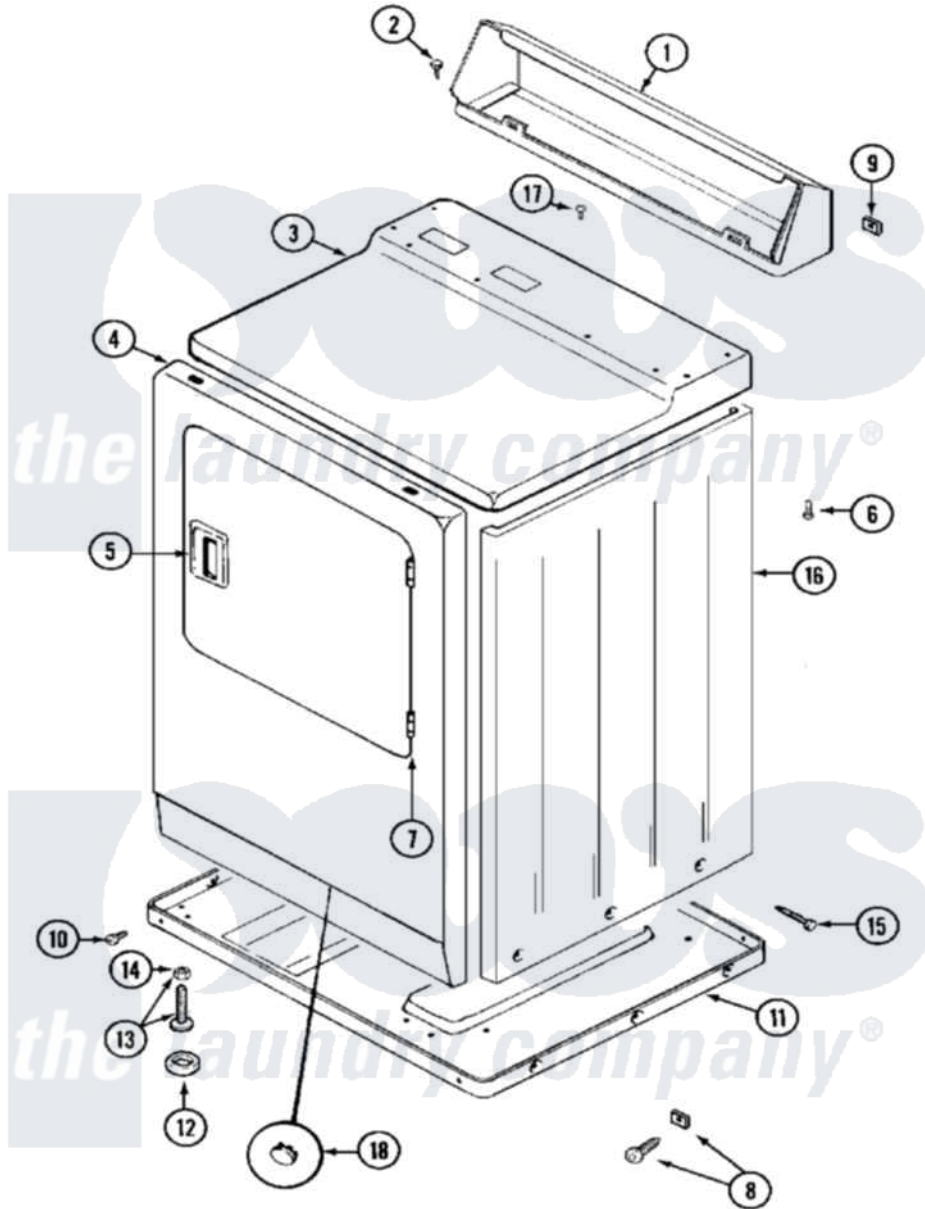

Maytag MDE10CSAGW 03 - CABINET (FRONT)

Maytag [Commercial Maytag MDE10CSAGW Dryer Parts](#) Parts Diagram 03 - CABINET (FRONT)
 Click on the part number to view part

Item	Original Part Number	Replaced By	Status	Part Description
001	NLA		Not Available	CONSOLE (WHT)
002	212276	W10116760		Screw
003	33001163		Not Available	COVER, TOP (WHT)
"	33001164		Not Available	COVER, TOP (ALM)
004	NLA		Not Available	PANEL, FRONT (WHT)
005	33001241			Handle, Door
"	33001254	37001047		Handle, Door
006	214354			Screw, Top Cover To Cabnt.
007	33001230			Hinge, Door
008	204439			Screw And Fstner Assembly
009	215075			Fastener, Control Panel To Console
010	Y313561			Screw---NA
"	Y310632	1163839		Screw
011	Y303361		Not Available	BASE ASSY. (UPPER & LOWER)
012	Y314137			Foot, Rubber

013	Y305086		Adjustable Leg And Nut
014	Y052740	62739	Nut, Lock
015	213007		Xfor Cabinet See Cabinet, Back
016	NLA		Not Available
017	210186	3370225	CABINET (WHT)
018	33001132	33002342	Screw
"	33001168		Not Available
			Plug, Sifht Hole
			PLUG, SIGHT HOLE (ALM)