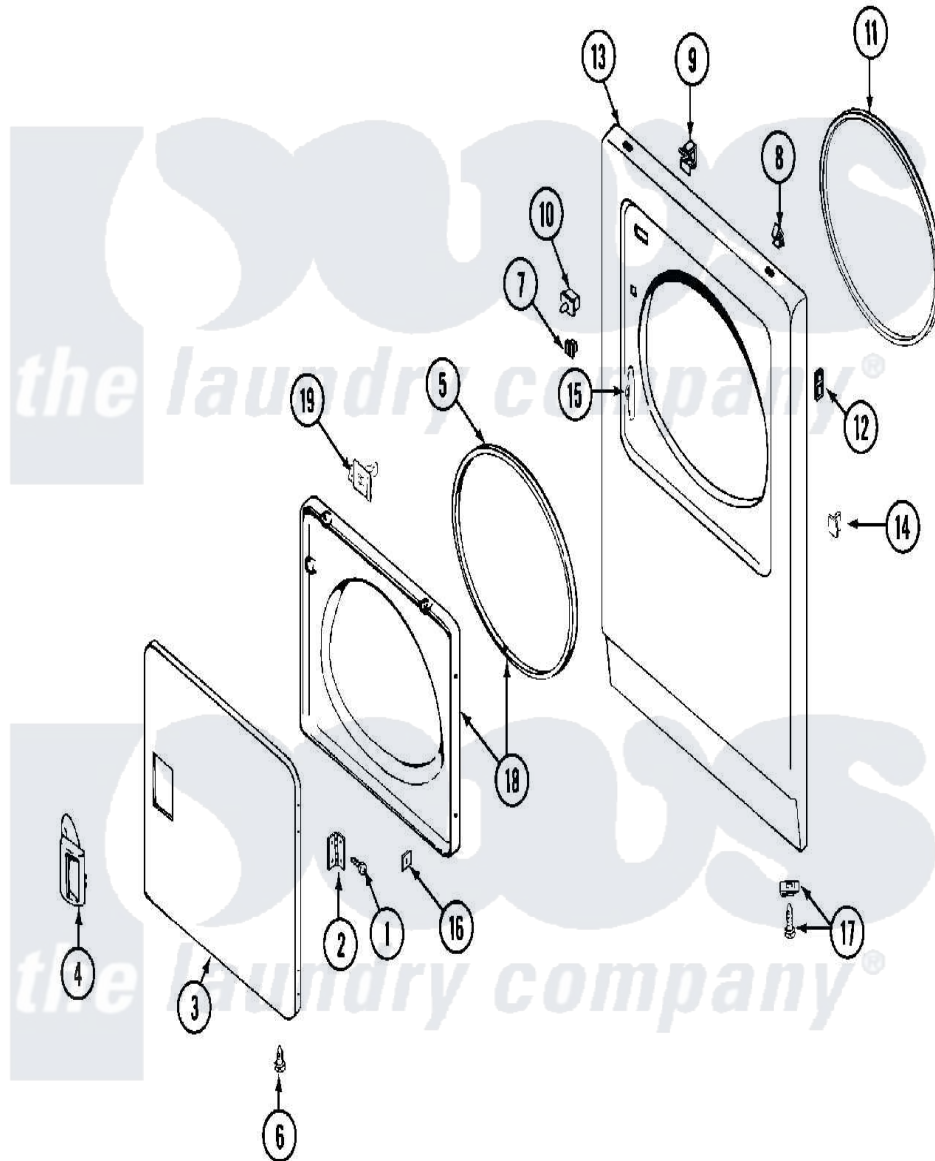

Maytag MDE10CSAGW 04 - DOOR

Maytag [Commercial Maytag MDE10CSAGW Dryer Parts](#) Parts Diagram 04 - DOOR
 Click on the part number to view part

Item	Original Part Number	Replaced By	Status	Part Description
001	Y314062			Screw, Door Hinge And Panel
002	33001230			Hinge, Door
003	33001240			Door
"	33001257	33001240		Door
004	33001241			Handle, Door
"	33001254	37001047		Handle, Door
005	33001131			Seal, Door
006	33001132	33002342		Plug, Sifht Hole
"	33001168		Not Available	PLUG, SIGHT HOLE (ALM)
007	Y304578	LA-1003		Door Catch Kit
008	212982	22001650		Fastener, Spring
009	Y310376			Clip, Door Switch Harness
010	33001509	W10169313		Switch-Dor
"	Y305753	W10169313		Switch-Dor
011	314937			Seal, Front Panel
012	NLA		Not Available	SPEEDNUT, HINGE SCREW

"	NLA		Not Available	SCREW, PLASTIC
013	NLA		Not Available	PANEL, FRONT (WHT)
014	NLA		Not Available	PLUG, DOOR CATCH
015	33001175			Cover, Hinge Hole
"	33001176			Cover, Hinge Hole
016	Y313910			Clip, Door Liner To Outer Panel
017	204439			Screw And Fstner Assembly
018	33001243		Not Available	PANEL, INNER DOOR (W/SEAL)
019	314936	33001305		Strike, Door
"	314944	33001305		Strike, Door