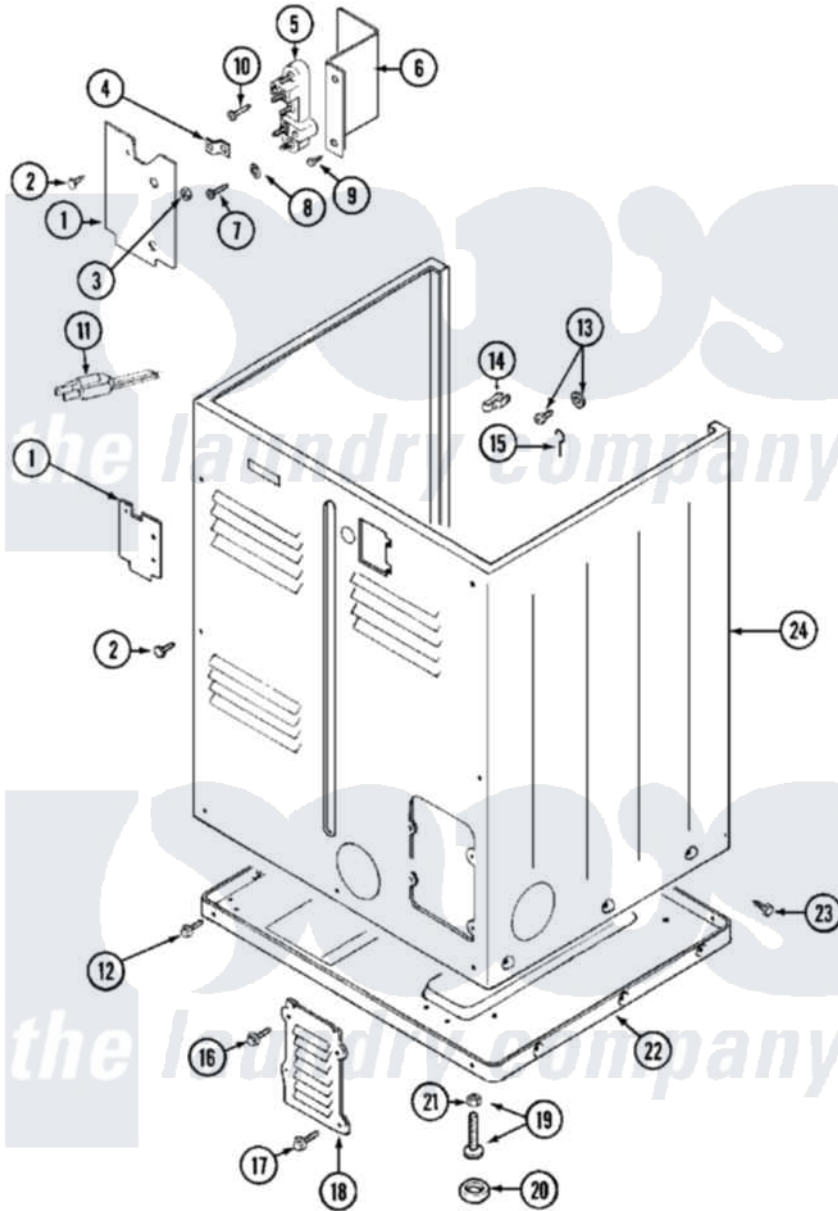

Maytag MDE10CSAGW 05 - CABINET (REAR)

Maytag [Commercial Maytag MDE10CSAGW Dryer Parts](#) Parts Diagram 05 - CABINET (REAR)
 Click on the part number to view part

Item	Original Part Number	Replaced By	Status	Part Description
001	Y312905		Not Available	COVER, TERMINAL
002	Y313561			Screw---NA
003	311484	112432		Nut
004	Y312184			Strap, Grounding
005	400008			Block, Terminal
006	Y312904			Bracket, Terminal Block
007	Y312209	W10001200		Screw
008	311093			Washer, Terminal Connection
"	Y311270			Washer, Terminal Block
009	Y310632	1163839		Screw
010	NLA		Not Available	PART NOT USED
011	305168	33002916		Power Cord, Canadian 240V
012	Y313561			Screw---NA
"	Y310632	1163839		Screw
013	NLA		Not Available	SCREW & WASHER ASSEMBLY
014	301548			Clamp, Ground Wire

015	204807		Ground Wire, Supp. Plte To Top Cover
016	Y313559		Screw
017	211294	90767	Screw, 8A X 3/8 HeX Washer Head Tapping
018	Y312951	Not Available	ACCESS COVER, BACK
019	Y305086		Adjustable Leg And Nut
020	Y314137		Foot, Rubber
021	Y052740	62739	Nut, Lock
022	Y303361	Not Available	BASE ASSY. (UPPER & LOWER)
023	213007		Xfor Cabinet See Cabinet, Back
024	NLA	Not Available	CABINET (WHT)