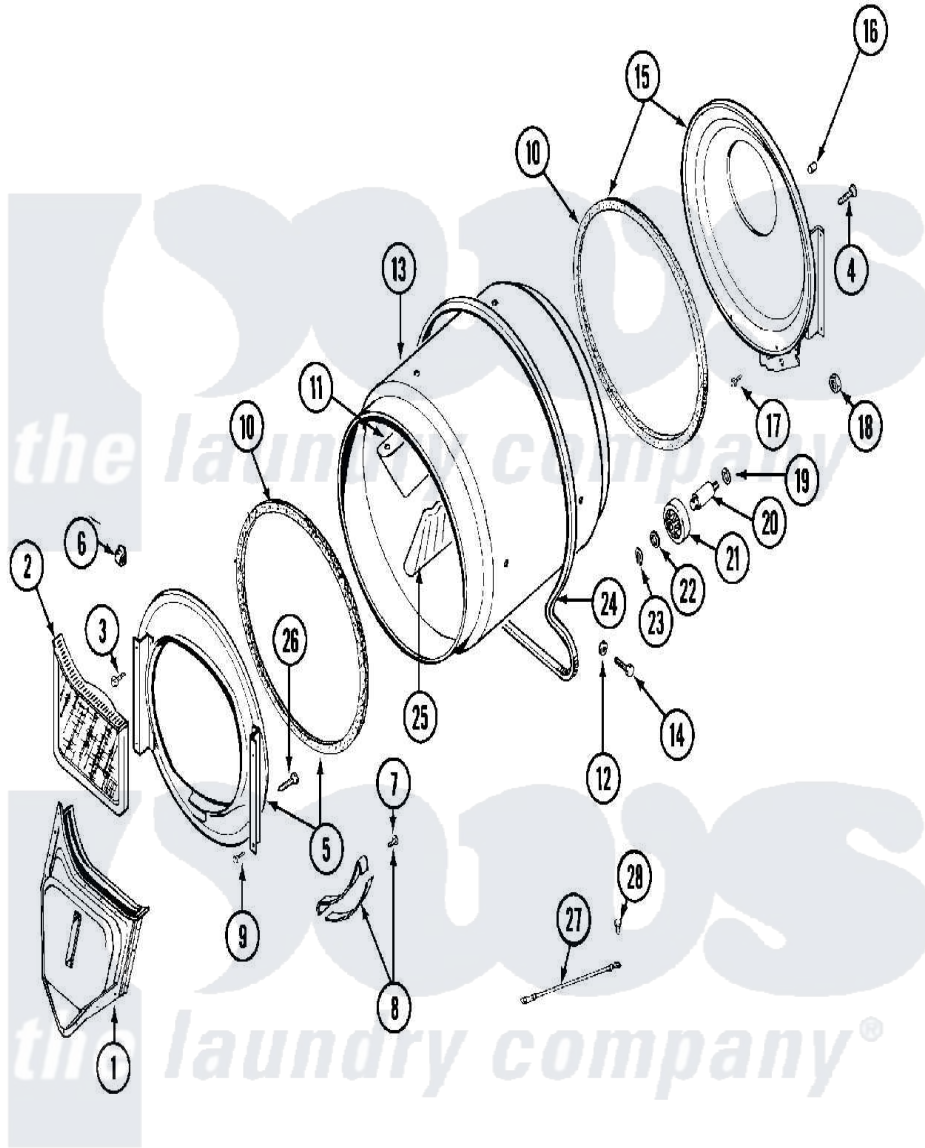

Maytag MDE10CSAGW 06 - TUMBLER

Maytag [Commercial Maytag MDE10CSAGW Dryer Parts](#) Parts Diagram 06 - TUMBLER
 Click on the part number to view part

Item	Original Part Number	Replaced By	Status	Part Description
001	33001016			Outlet Duct Assembly
002	33001170	33002970		Lint Filte
003	NLA		Not Available	SCREW, TUMBLER SUPPORT
004	Y313561			Screw---NA
005	33001179			Front, Tumbler
006	Y310376			Clip, Door Switch Harness
007	210720			Rivet, Bearing To Tumbler Frnt
008	306508			Tumbler Bearing Kit ---W
009	Y310632	1163839		Screw
010	314820			Seal, Tumbler
011	33001012			Baffle
012	314158			Washer, Baffle To Tumbler
013	33001108		Not Available	DRYER TUMBLER, W/O BAFFLES
014	Y310759			Screw, Tumbler Baffles
015	33001178			Back, Tumbler

016	NLA	Not Available	COVER, THREAD
017	Y310632	1163839	Screw
018	312538	33001443	Nut, Hex
019	Y313347	312535	Washer, Vault Mounting Brk.
020	Y312948	6-3129480	Shaft- Tumbler
021	Y303373	12001541	Drum Roller/Washer Assembly--W
022	312535		Washer, Vault Mounting Brk.
023	410233	9703438	Ring-Retr
024	Y312959		Poly "V" Belt For Tumbler
025	33001004		Baffle, Tall
026	Y314110	33002917	Screw, No.10-16
027	901220		Ground Wire
028	910343	488234	Screw 8-32 X 1/4