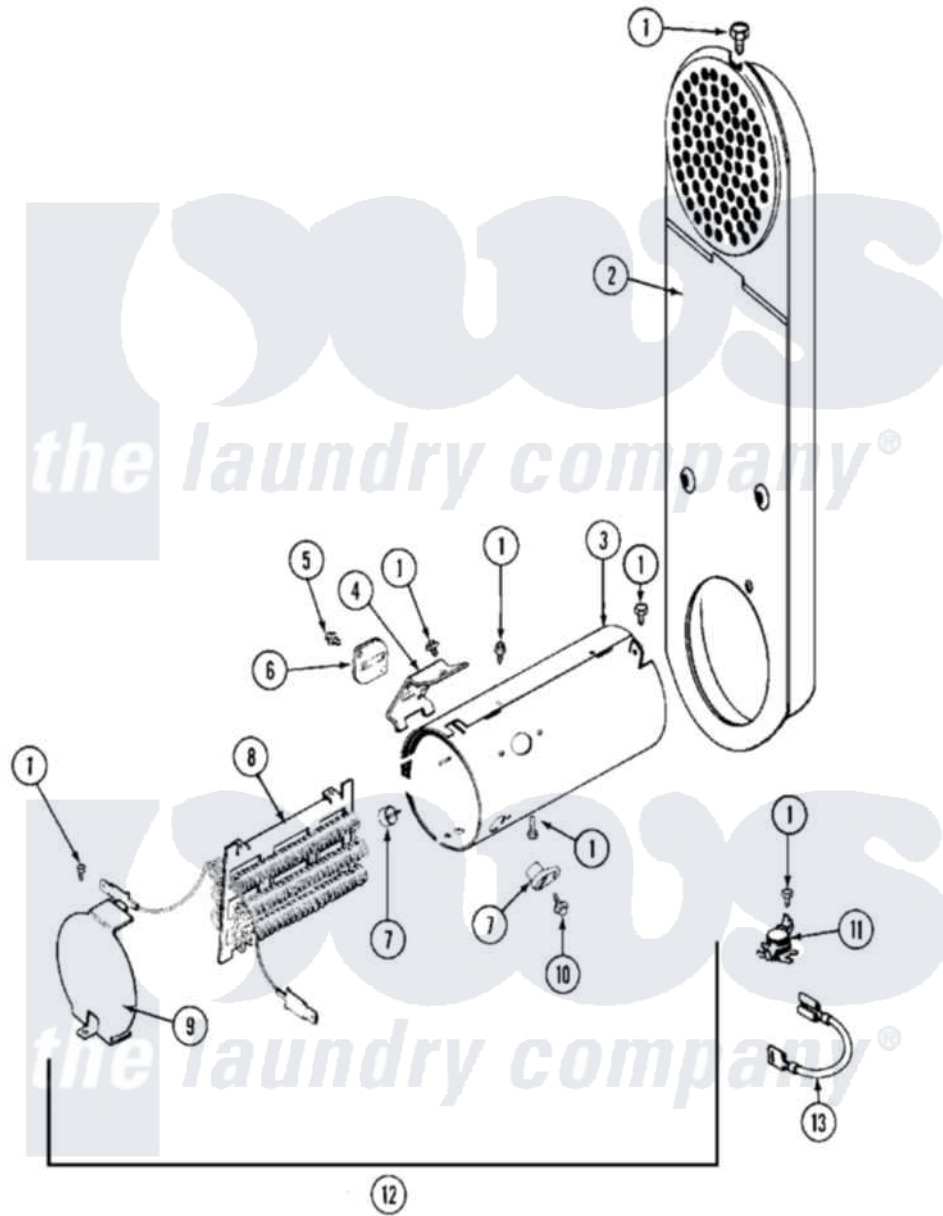

Maytag MDE10CSAGW 07 - HEATER

Maytag Commercial Maytag MDE10CSAGW Dryer Parts Diagram 07 - HEATER
 Click on the part number to view part

Item	Original Part Number	Replaced By	Status	Part Description
001	211294	90767		Screw, 8A X 3/8 HeX Washer Head Tapping
002	308503		Not Available	INLET DUCT ASSEMBLY
003	314995			Enclosure, Heater
004	315346			Bracket, Thermal Fuse
005	NLA		Not Available	SCREW, THERMAL FUSE
006	307473			Fuse, Thermal
007	314998			Insulator, Terminal
008	Y308613	W10116747		Heater
"	Y308615			Heater Sub-Assembly
009	314999			Shield, Radiant
010	NLA		Not Available	SCREW, TERMINAL INSULATOR
011	303396			Thermostat, Hi-Limit
012	307180	33001400		Heater Assembly
013	Y307173			Wire, Jumper
014	Y308590	W10116795		Heater