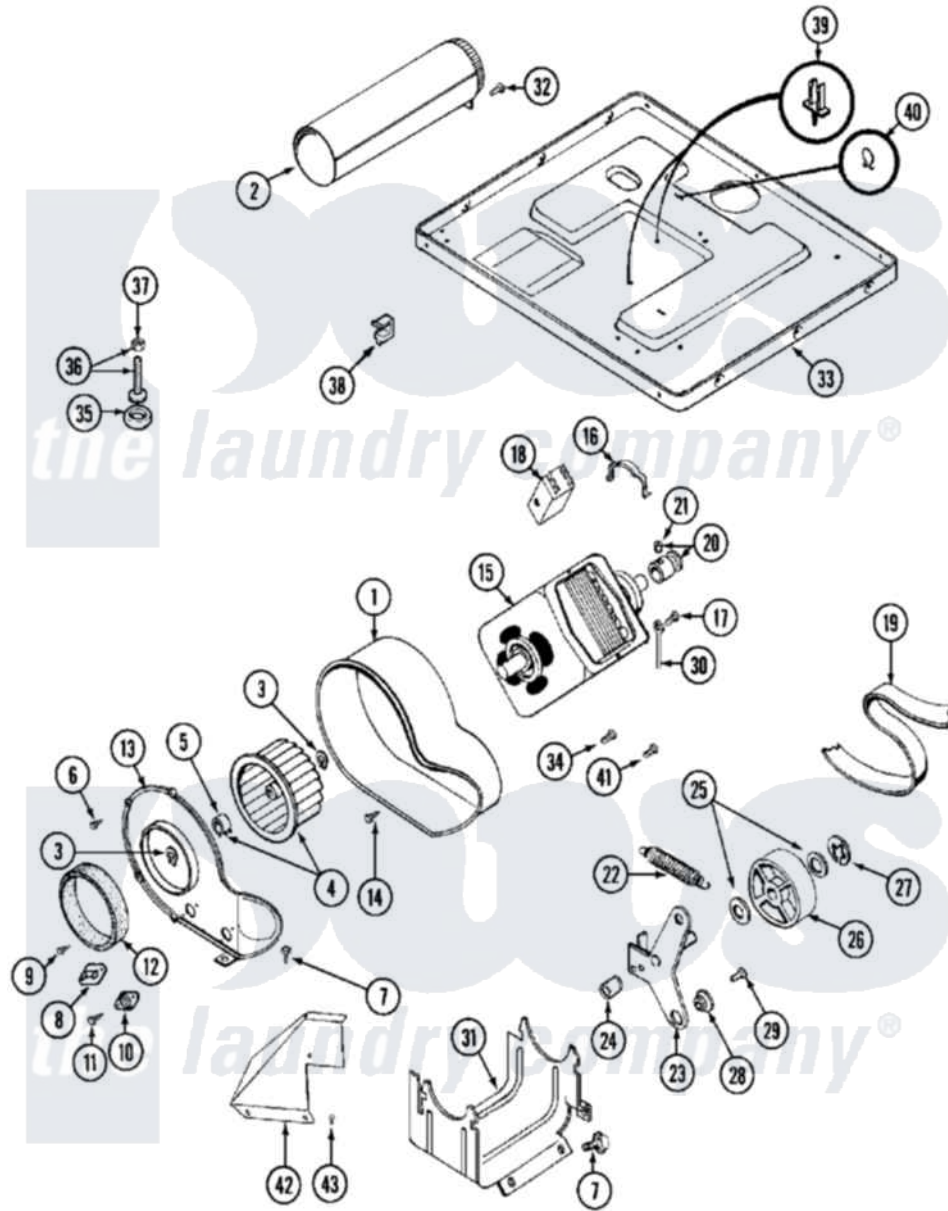

Maytag MDE10CSAGW 08 - MOTOR DRIVE

Maytag [Commercial Maytag MDE10CSAGW Dryer Parts](#) Parts Diagram 08 - MOTOR DRIVE
 Click on the part number to view part

Item	Original Part Number	Replaced By	Status	Part Description
001	Y312893			Housing, Blower
002	Y303442			EXHAUST DUCT ASSEMBLY
003	410233	9703438		Ring-Retrn
004	Y303836			Blower Wheel Assembly And Clamp
005	312967			Clamp, Blower Housing
006	Y312961	W10116751		Screw
007	Y313561			Screw---NA
008	303392			Thermostat, Cycling
"	306967			Thermostat, Multi-Temp Part Not Used Mde26ct-MN Only
009	211294	90767		Screw, 8A X 3/8 HeX Washer Head Tapping
010	306604			Cut-Off, Thermal Part Not Used
011	NLA		Not Available	SCREW
012	Y312901			Seal, Housing Cover
013	314778		Not Available	COVER, BLOWER HOUSING