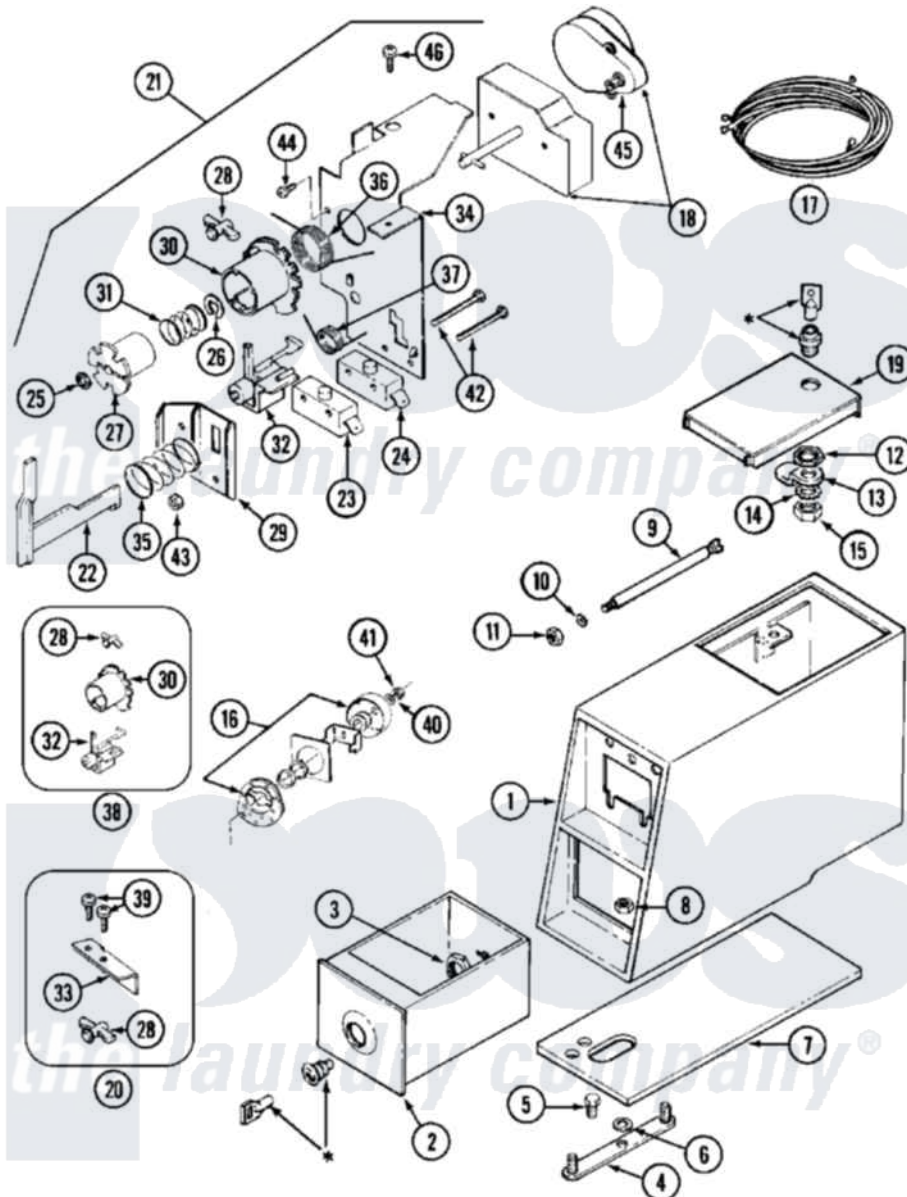

# Maytag MDE10CSAKL 02 - CONTROL CENTER

\* CONTACT YOUR COMMERCIAL LAUNDRY DISTRIBUTOR

Maytag [Commercial Maytag MDE10CSAKL Dryer Parts](#) Parts Diagram 02 - CONTROL CENTER  
 Click on the part number to view part

Item	Original Part Number	Replaced By	Status	Part Description
001	206952L	<a href="#">22001405</a>		Case, Coin Slide
002	NLA		Not Available	VAULT, COIN (ALM)
003	212328	<a href="#">W10139762</a>		Hex Nut, 3/4-27
004	NLA		Not Available	STRAP, MOUNTING
005	<a href="#">211294</a>	<a href="#">90767</a>		Screw, 8A X 3/8 HeX Washer Head Tapping
006	<a href="#">910309</a>			Washer, Mounting Strap
007	<a href="#">214660</a>			Gasket, Control Center
008	<a href="#">Y052740</a>	<a href="#">62739</a>		Nut, Lock
009	<a href="#">215559</a>			Bolt, Coin Slide Locking
010	<a href="#">910387</a>			Lockwasher, Vault Assembly
011	<a href="#">Y052721</a>			Nut, Terminal Block Plate
012	212328	<a href="#">W10139762</a>		Hex Nut, 3/4-27
013	213750	<a href="#">W10133266</a>		Cam-Lock
014	22001354	<a href="#">W10177242</a>		Hex-Nut 9/32 - 28
015	<a href="#">22001355</a>			Nut, Lock Cam
016	<a href="#">216203</a>			Lockwasher, Double "D"