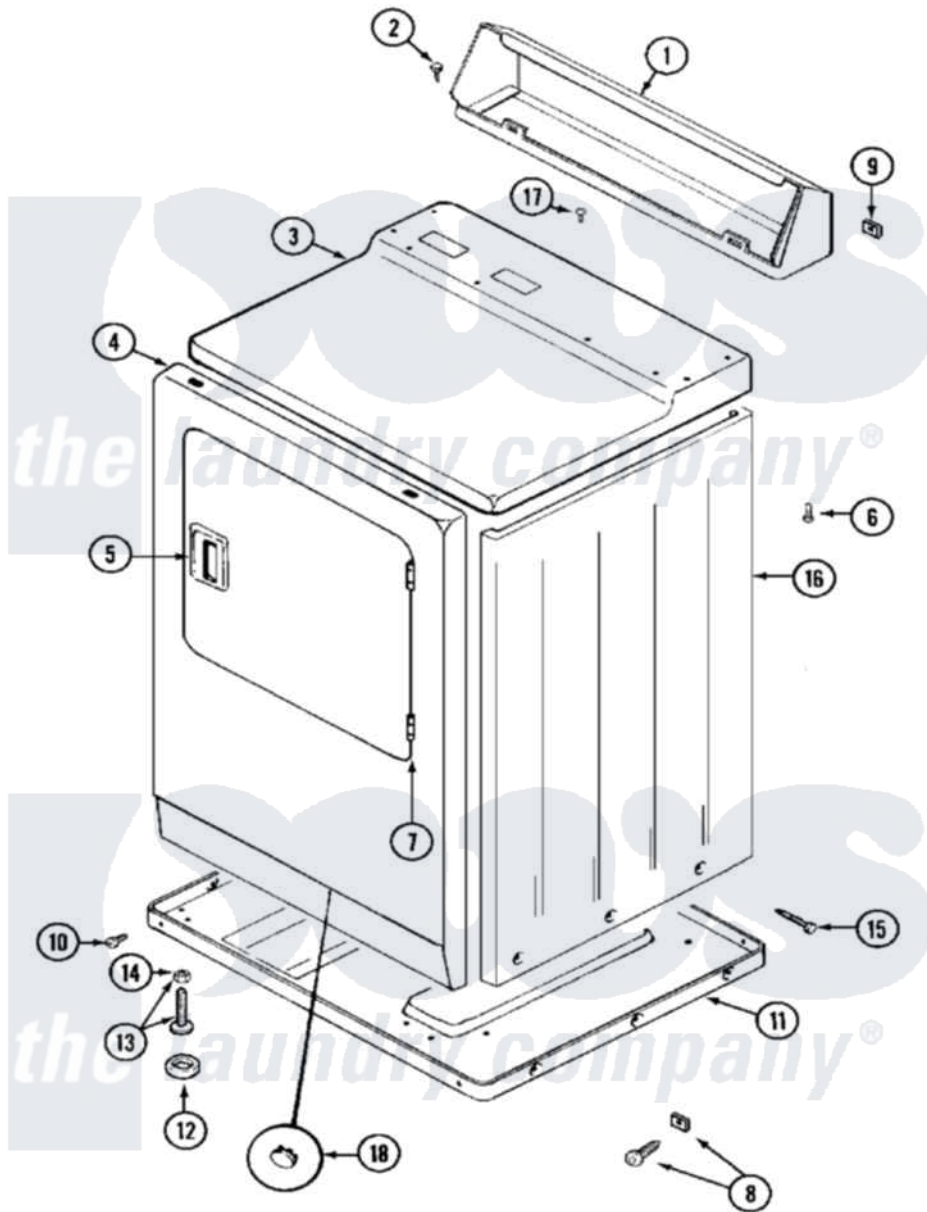

# Maytag MDE10CSAKL 03 - CABINET (FRONT)

Maytag Commercial Maytag MDE10CSAKL Dryer Parts Parts Diagram 03 - CABINET (FRONT)

[Click on the part number to view part](#)

Item	Original Part Number	Replaced By	Status	Part Description
001	NLA		Not Available	CONSOLE (ALM)
002	212276	<a href="#">W10116760</a>		Screw
003	33001164		Not Available	COVER, TOP (ALM)
004	NLA		Not Available	PANEL, FRONT (ALM)
005	33001254	<a href="#">37001047</a>		Handle, Door
006	<a href="#">214354</a>			Screw, Top Cover To Cabnt.
007	<a href="#">33001230</a>			Hinge, Door
008	<a href="#">204439</a>			Screw And Fstner Assembly
009	<a href="#">215075</a>			Fastener, Control Panel To Console
010	<a href="#">Y313561</a>			Screw---NA
"	Y310632	<a href="#">1163839</a>		Screw
011	Y303361		Not Available	BASE ASSY. (UPPER & LOWER)
012	<a href="#">Y314137</a>			Foot, Rubber
013	<a href="#">Y305086</a>			Adjustable Leg And Nut
014	<a href="#">Y052740</a>	<a href="#">62739</a>		Nut, Lock

015	<a href="#">213007</a>		Xfor Cabinet See Cabinet, Back
016	NLA	Not Available	CABINET (ALM)
017	210186	<a href="#">3370225</a>	Screw
018	33001168	Not Available	PLUG, SIGHT HOLE (ALM)