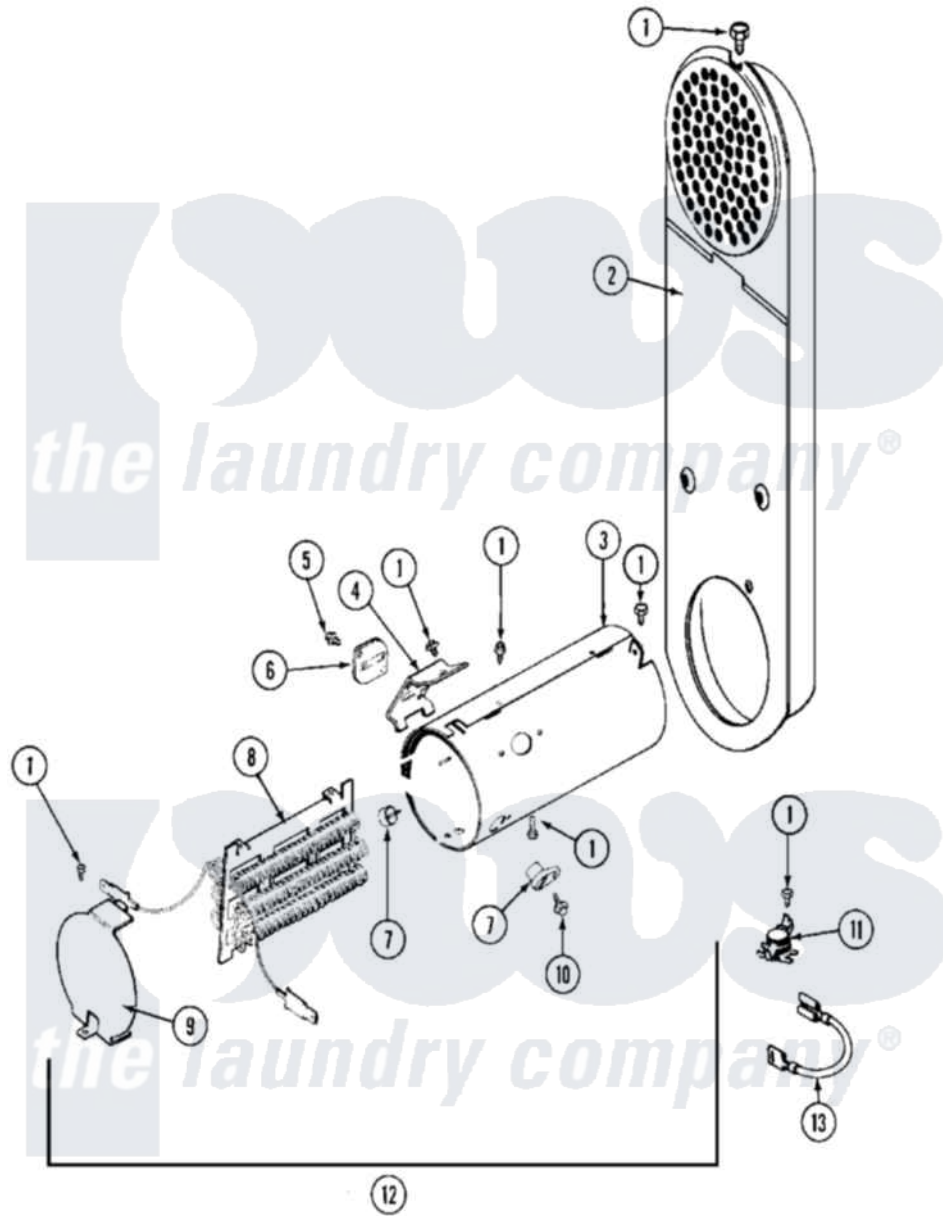

Maytag MDE10CSAKL 06 - HEATER

Maytag [Commercial Maytag MDE10CSAKL Dryer Parts](#) Parts Diagram 06 - HEATER
 Click on the part number to view part

Item	Original Part Number	Replaced By	Status	Part Description
001	211294	90767		Screw, 8A X 3/8 HeX Washer Head Tapping
002	308503		Not Available	INLET DUCT ASSEMBLY
003	314995			Enclosure, Heater
004	315346			Bracket, Thermal Fuse
005	NLA		Not Available	SCREW, THERMAL FUSE
006	307473			Fuse, Thermal
007	314998			Insulator, Terminal
008	Y308613	W10116747		Heater
"	Y308615			Heater Sub-Assembly
009	314999			Shield, Radiant
010	NLA		Not Available	SCREW, TERMINAL INSULATOR
011	303396			Thermostat, Hi-Limit
012	33001434			Heater Assembly
013	Y307173			Wire, Jumper
014	Y308590	W10116795		Heater