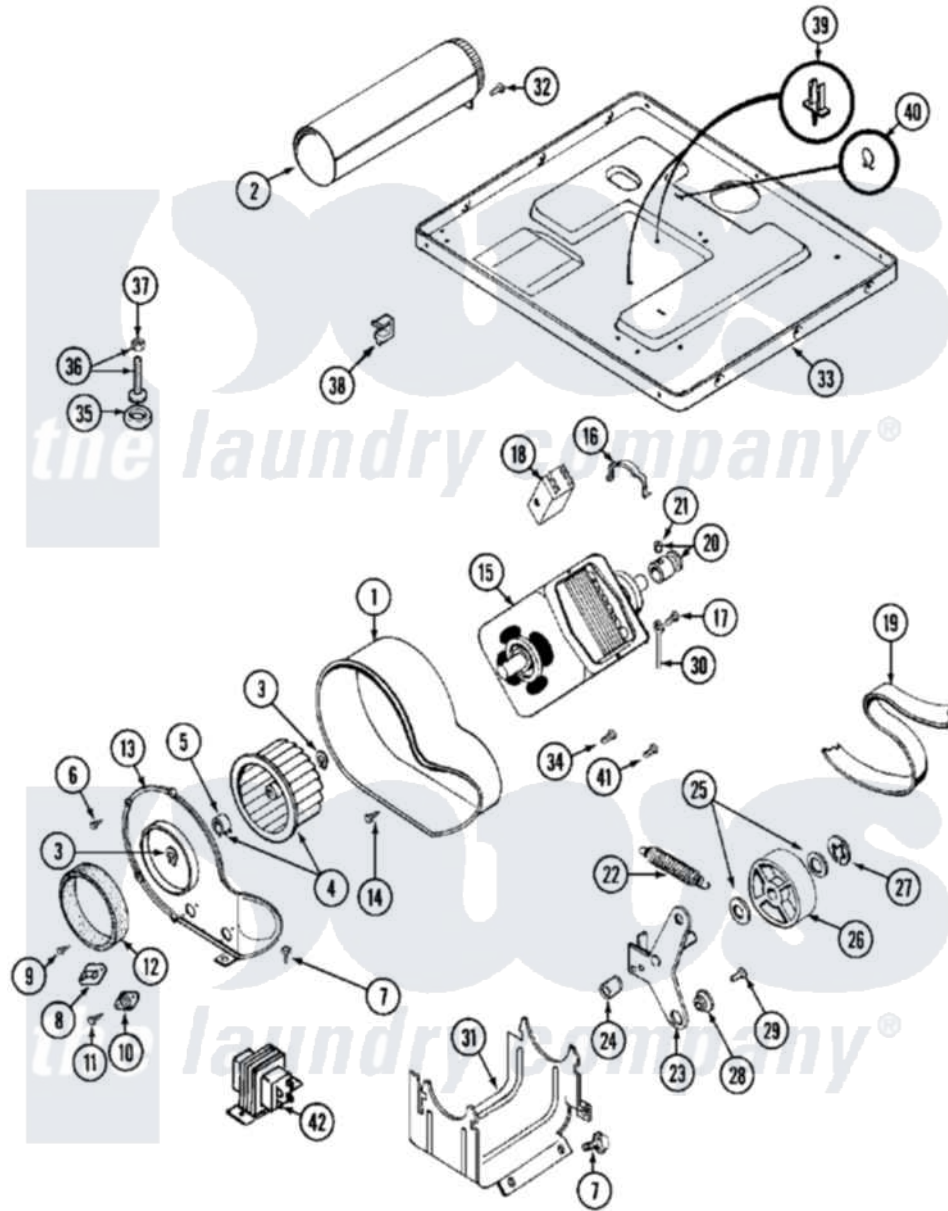

Maytag MDE10CSAKL 07 - MOTOR DRIVE

Maytag [Commercial Maytag MDE10CSAKL Dryer Parts](#) Parts Diagram 07 - MOTOR DRIVE
 Click on the part number to view part

Item	Original Part Number	Replaced By	Status	Part Description
001	Y312893			Housing, Blower
002	Y303442			EXHAUST DUCT ASSEMBLY
003	410233	9703438		Ring-Retrn
004	Y303836			Blower Wheel Assembly And Clamp
005	312967			Clamp, Blower Housing
006	Y312961	W10116751		Screw
007	Y313561			Screw----NA
008	303392			Thermostat, Cycling
"	306966			Thermostat, Multi-Temp Part Not Used Mdg26ct-MN Only
"	306967			Thermostat, Multi-Temp Part Not Used Mde26ct-MN Only
009	211294	90767		Screw, 8A X 3/8 HeX Washer Head Tapping
010	306604			Cut-Off, Thermal Part Not Used
011	NLA		Not Available	SCREW, THERMAL CUT-OFF