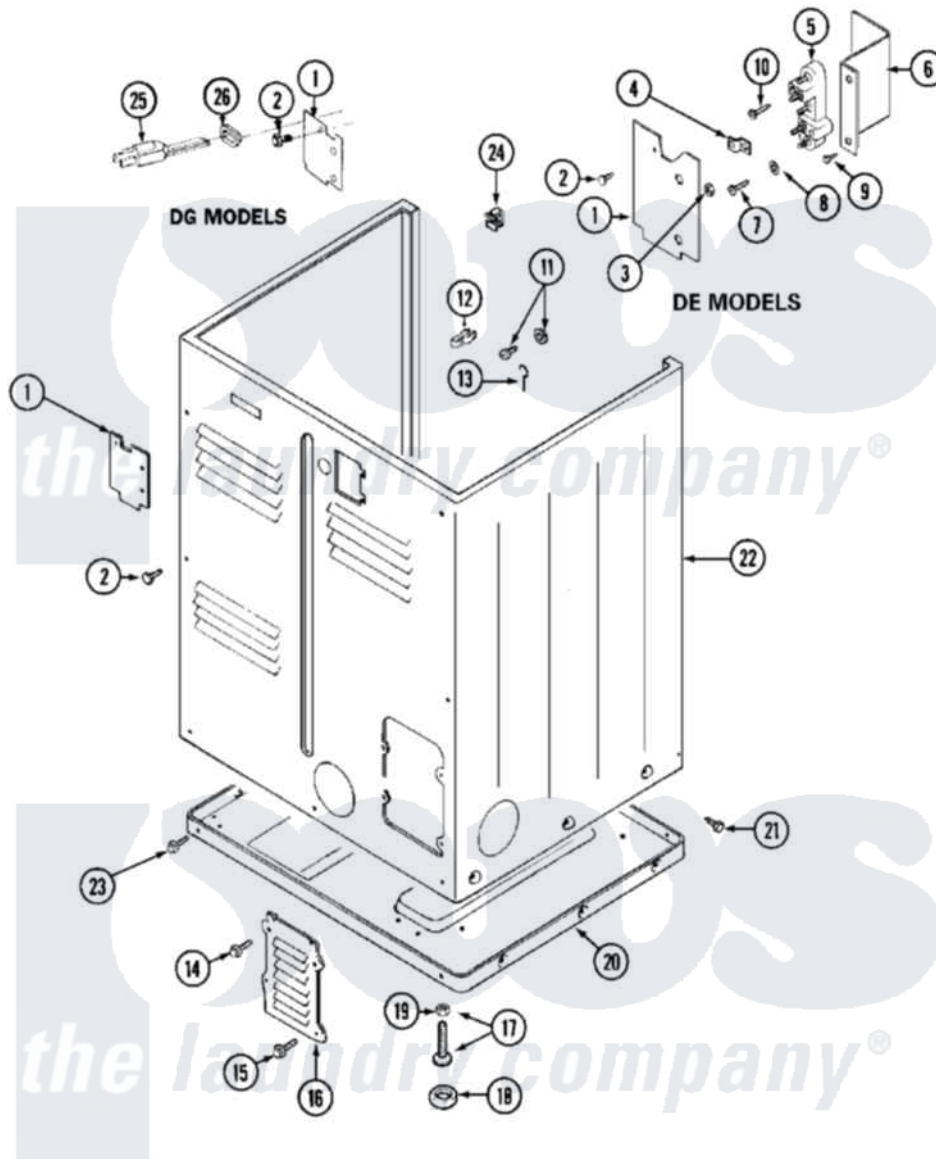

Maytag MDE10CSAKL 08 - CABINET-REAR

Maytag Commercial Maytag MDE10CSAKL Dryer Parts Parts Diagram 08 - CABINET-REAR
 Click on the part number to view part

| Item | Original Part Number | Replaced By | Status | Part Description |
|------|-------------------------|---------------------------|---------------|--------------------------------------|
| 001 | Y312905 | | Not Available | COVER, TERMINAL |
| 002 | Y313561 | | | Screw----NA |
| 003 | 311484 | 112432 | | Nut |
| 004 | Y312184 | | | Strap, Grounding |
| 005 | 400008 | | | Block, Terminal |
| 006 | Y312904 | | | Bracket, Terminal Block |
| 007 | Y312209 | W10001200 | | Screw |
| 008 | 311093 | | | Washer, Terminal Connection |
| " | Y311270 | | | Washer, Terminal Block |
| 009 | Y310632 | 1163839 | | Screw |
| 010 | NLA | | Not Available | SCREW, GROUND STRAP |
| 011 | NLA | | Not Available | SCREW & WASHER ASSEMBLY |
| 012 | 301548 | | | Clamp, Ground Wire |
| 013 | 204807 | | | Ground Wire, Supp. Plte To Top Cover |
| 014 | Y313559 | | | Screw |

| | | | |
|-----|-------------------------|-------------------------|---|
| 015 | 211294 | 90767 | Screw, 8A X 3/8 HeX Washer Head Tapping |
| 016 | Y312951 | Not Available | ACCESS COVER, BACK |
| 017 | Y305086 | | Adjustable Leg And Nut |
| 018 | Y314137 | | Foot, Rubber |
| 019 | Y052740 | 62739 | Nut, Lock |
| 020 | Y303361 | Not Available | BASE ASSY. (UPPER & LOWER) |
| 021 | 213007 | | Xfor Cabinet See Cabinet, Back |
| 022 | NLA | Not Available | CABINET (ALM) |
| 023 | Y313561 | | Screw---NA |
| " | Y310632 | 1163839 | Screw |
| 024 | Y310376 | | Clip, Door Switch Harness |
| 025 | 210186 | 3370225 | Screw |
| " | NLA | Not Available | CORD, POWER |
| 026 | 216183 | | Grommet, Cord Export |