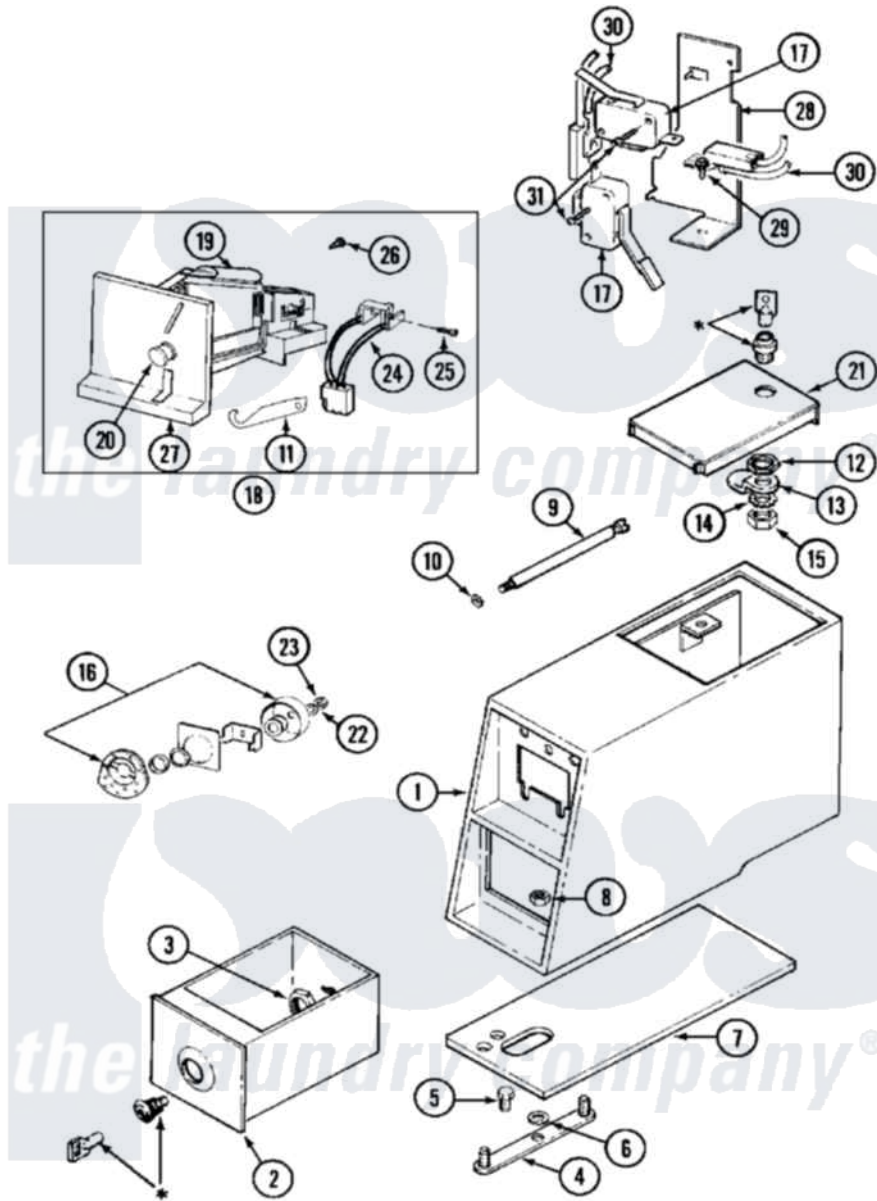

Maytag MDE10DAACL 02 - CONTROL CENTER

* CONTACT YOUR COMMERCIAL LAUNDRY DISTRIBUTOR

Maytag [Commercial Maytag MDE10DAACL Dryer Parts](#) Parts Diagram 02 - CONTROL CENTER

[Click on the part number to view part](#)

Item	Original Part Number	Replaced By	Status	Part Description
001	207940	22001407		Case, Coin Slide
"	207940L	22001408		(ALM)
002	207912	208884		Coin Box K
"	207912L	208884		Coin Box K
003	212328	W10139762		Hex Nut, 3/4-27
004	NLA		Not Available	STRAP, MOUNTING
005	211294	90767		Screw, 8A X 3/8 HeX Washer Head Tapping
006	910309			Washer, Mounting Strap
007	214660			Gasket, Control Center
008	Y052740	62739		Nut, Lock
009	213035			Bolt, Locking
010	910181			Lockwasher, Terminal Block
011	216011			Spring, Return Button
012	212328	W10139762		Hex Nut, 3/4-27
013	213750	W10133266		Cam-Lock
014	22001354	W10177242		Hex-Nut 9/32 - 28

015	22001355		Nut, Lock Cam
016	NLA	Not Available	LOCK CAM ASSY. NA
017	208042		Switch, Sensor
018	207948		Coin Drop Assembly
"	NLA	Not Available	COIN DROP ASSY (CANADA)
019	207947		Rejector, Coin
"	207949		Rejector, Coin
020	216200		Face Plate Return Button
021	204216	Not Available	DOOR, ACCESS (WHT)
"	204216L		Door, Access
022	22001354	W10177242	Hex-Nut 9/32 - 28
023	22001355		Nut, Lock Cam
024	206799		Optic Switch Assembly
025	314665		Screw, Switch Assembly
026	216068		Screw, Coin Drop
027	216010	Y208306	Kit- Mtg C
028	NLA	Not Available	BRACKET, SENSOR SWITCH
029	NLA	Not Available	SCREW, BRACKET
030	208045		Harness, Wire Sensor Switch To Circuit Brd
031	912012	3400409	Screw