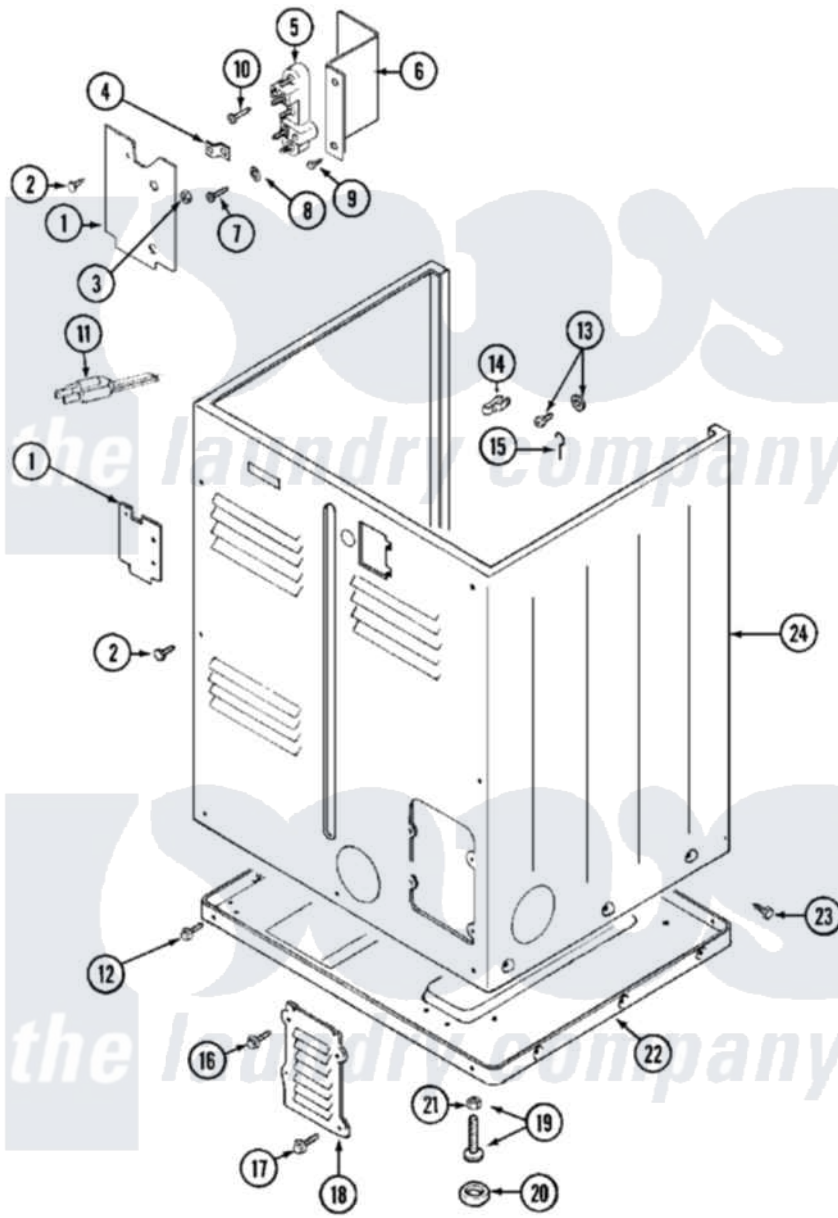

# Maytag MDE10DAACL 05 - CABINET (REAR)

Maytag [Commercial Maytag MDE10DAACL Dryer Parts](#) Parts Diagram 05 - CABINET (REAR)  
 Click on the part number to view part

Item	Original Part Number	Replaced By	Status	Part Description
001	Y312905		Not Available	COVER, TERMINAL
002	<a href="#">Y313561</a>			Screw----NA
003	<a href="#">311484</a>	<a href="#">112432</a>		Nut
004	<a href="#">Y312184</a>			Strap, Grounding
005	<a href="#">400008</a>			Block, Terminal
006	<a href="#">Y312904</a>			Bracket, Terminal Block
007	<a href="#">Y312209</a>	<a href="#">W10001200</a>		Screw
008	<a href="#">910181</a>			Lockwasher, Terminal Block
"	<a href="#">Y311270</a>			Washer, Terminal Block
009	Y310632	<a href="#">1163839</a>		Screw
010	NLA		Not Available	SCREW, GROUND STRAP
011	305168	<a href="#">33002916</a>		Power Cord, Canadian 240V
012	<a href="#">Y313561</a>			Screw----NA
"	Y310632	<a href="#">1163839</a>		Screw
013	NLA		Not Available	SCREW & WASHER ASSY.
014	<a href="#">301548</a>			Clamp, Ground Wire

015	<a href="#">204807</a>		Ground Wire, Supp. Plte To Top Cover
016	<a href="#">Y313559</a>		Screw
017	<a href="#">211294</a>	<a href="#">90767</a>	Screw, 8A X 3/8 HeX Washer Head Tapping
018	Y312951	Not Available	ACCESS COVER, BACK
019	<a href="#">Y305086</a>		Adjustable Leg And Nut
020	<a href="#">Y314137</a>		Foot, Rubber
021	<a href="#">Y052740</a>	<a href="#">62739</a>	Nut, Lock
022	Y303361	Not Available	BASE ASSY. (UPPER & LOWER)
023	<a href="#">213007</a>		Xfor Cabinet See Cabinet, Back
024	NLA	Not Available	CABINET (WHT)