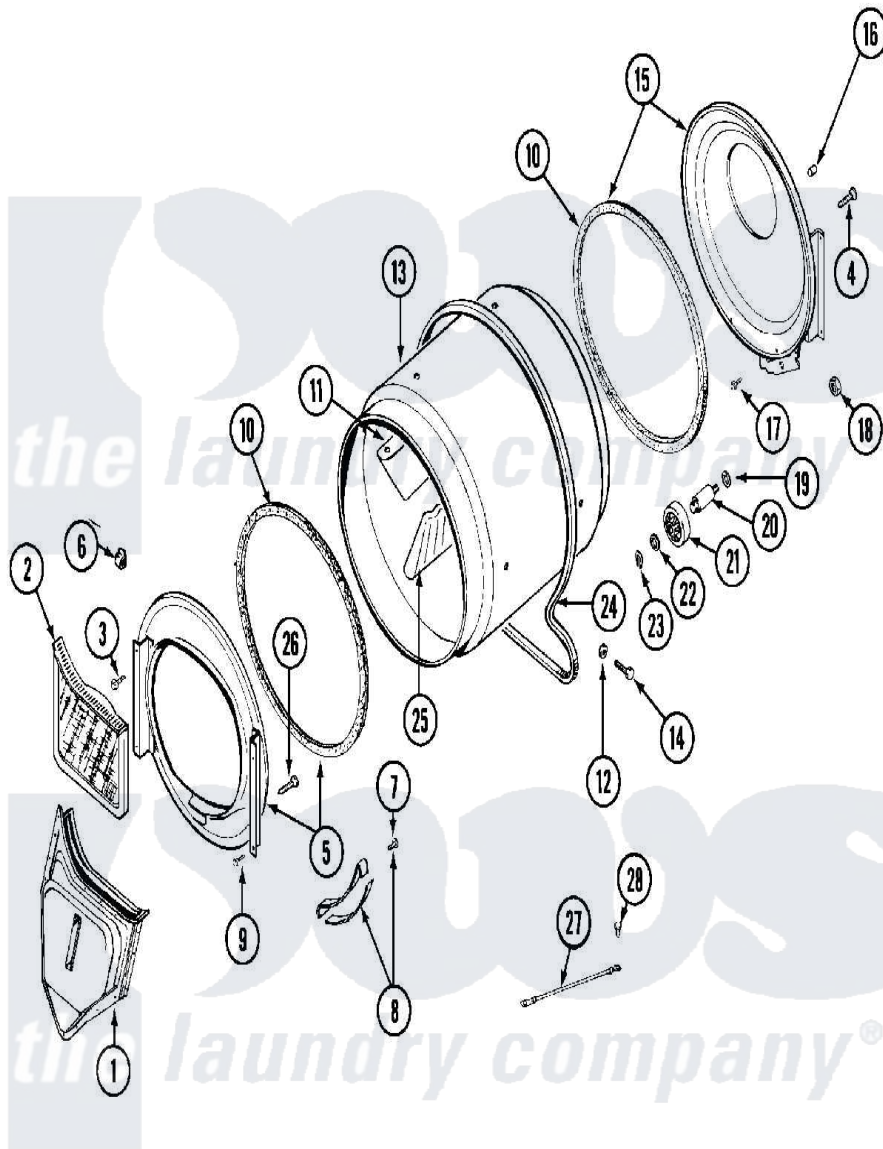

Maytag MDE10DAACL 06 - TUMBLER

Maytag [Commercial Maytag MDE10DAACL Dryer Parts](#) Parts Diagram 06 - TUMBLER
 Click on the part number to view part

Item	Original Part Number	Replaced By	Status	Part Description
001	33001016			Outlet Duct Assembly
002	33001170	33002970		Lint Filte
003	NLA		Not Available	SCREW, TUMBLER SUPPORT
004	Y313561			Screw---NA
005	33001179			Front, Tumbler
006	Y310376			Clip, Door Switch Harness
007	210720			Rivet, Bearing To Tumbler Frnt
008	306508			Tumbler Bearing Kit ---W
009	Y310632	1163839		Screw
010	314820			Seal, Tumbler
011	33001012			Baffle
012	314158			Washer, Baffle To Tumbler
013	33001108		Not Available	DRYER TUMBLER, W/O BAFFLES
014	Y310759			Screw, Tumbler Baffles
015	33001178			Back, Tumbler

016	NLA	Not Available	COVER, THREAD
017	Y310632	1163839	Screw
018	312538	33001443	Nut, Hex
019	Y313347	312535	Washer, Vault Mounting Brk.
020	Y312948	6-3129480	Shaft- Tumbler
021	Y303373	12001541	Drum Roller/Washer Assembly--W
022	312535		Washer, Vault Mounting Brk.
023	410233	9703438	Ring-Retr
024	Y312959		Poly "V" Belt For Tumbler
025	33001004		Baffle, Tall
026	Y314110	33002917	Screw, No.10-16
027	901220		Ground Wire
028	910343	488234	Screw 8-32 X 1/4