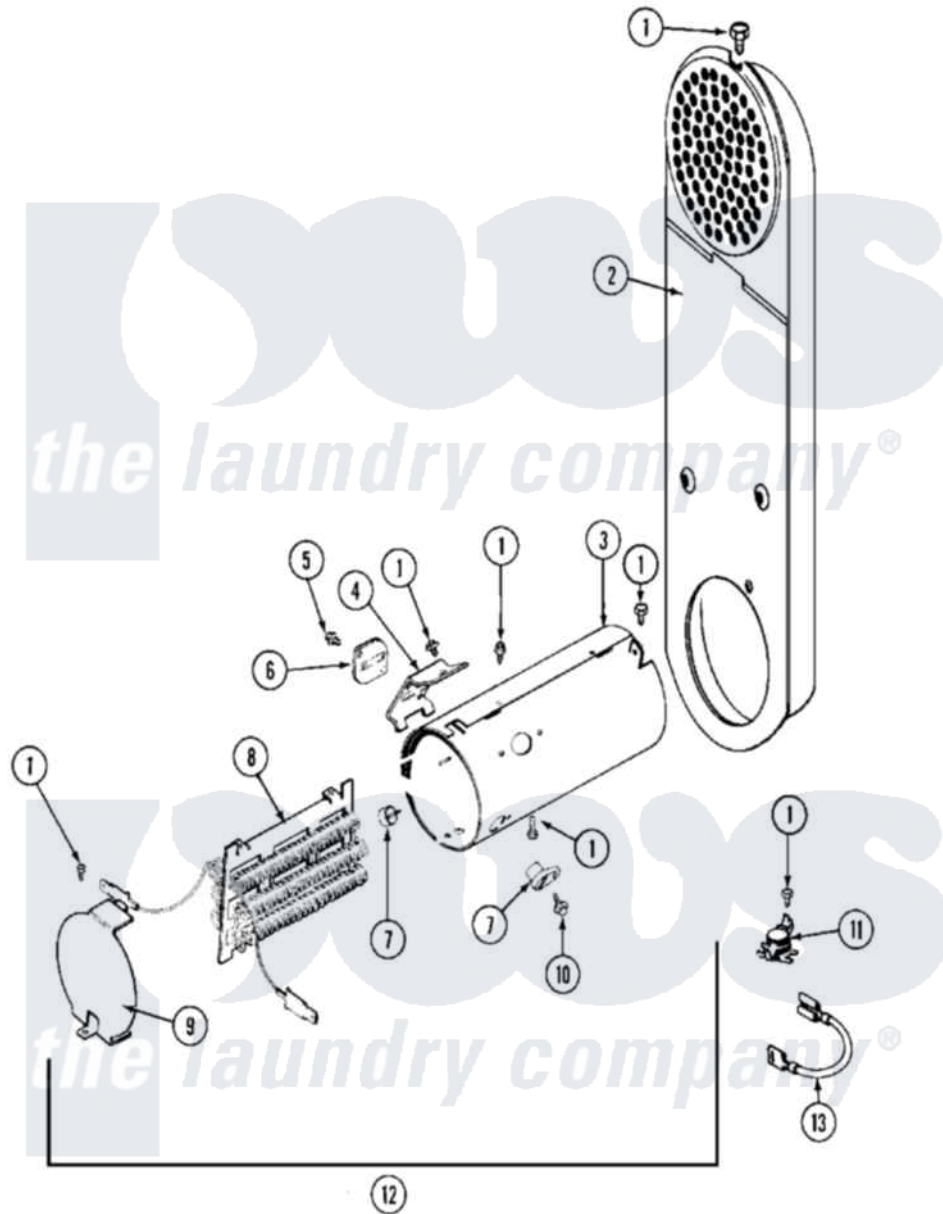

Maytag MDE10DAACL 07 - HEATER

Maytag Commercial Maytag MDE10DAACL Dryer Parts Diagram 07 - HEATER
 Click on the part number to view part

Item	Original Part Number	Replaced By	Status	Part Description
001	211294	90767		Screw, 8A X 3/8 HeX Washer Head Tapping
002	308503		Not Available	INLET DUCT ASSEMBLY
003	314995			Enclosure, Heater
004	211294	90767		Screw, 8A X 3/8 HeX Washer Head Tapping
"	315346			Bracket, Thermal Fuse
005	NLA		Not Available	SCREW, FUSE TO BRACKET
006	307473			Fuse, Thermal
007	314998			Insulator, Terminal
008	308614			Heater Sub-Assembly
"	Y308612			Heater Sub-Assembly
009	314999			Shield, Radiant
010	NLA		Not Available	SCREW, TERMINAL INSULATOR
011	303396			Thermostat, Hi-Limit
"	308217			Thermostat, Hi-Limit

012	307178		Heater Assembly
"	307179		Heater Assembly
013	Y307173		Wire, Jumper
"	Y308590	W10116795	Heater
"	Y308613	W10116747	Heater