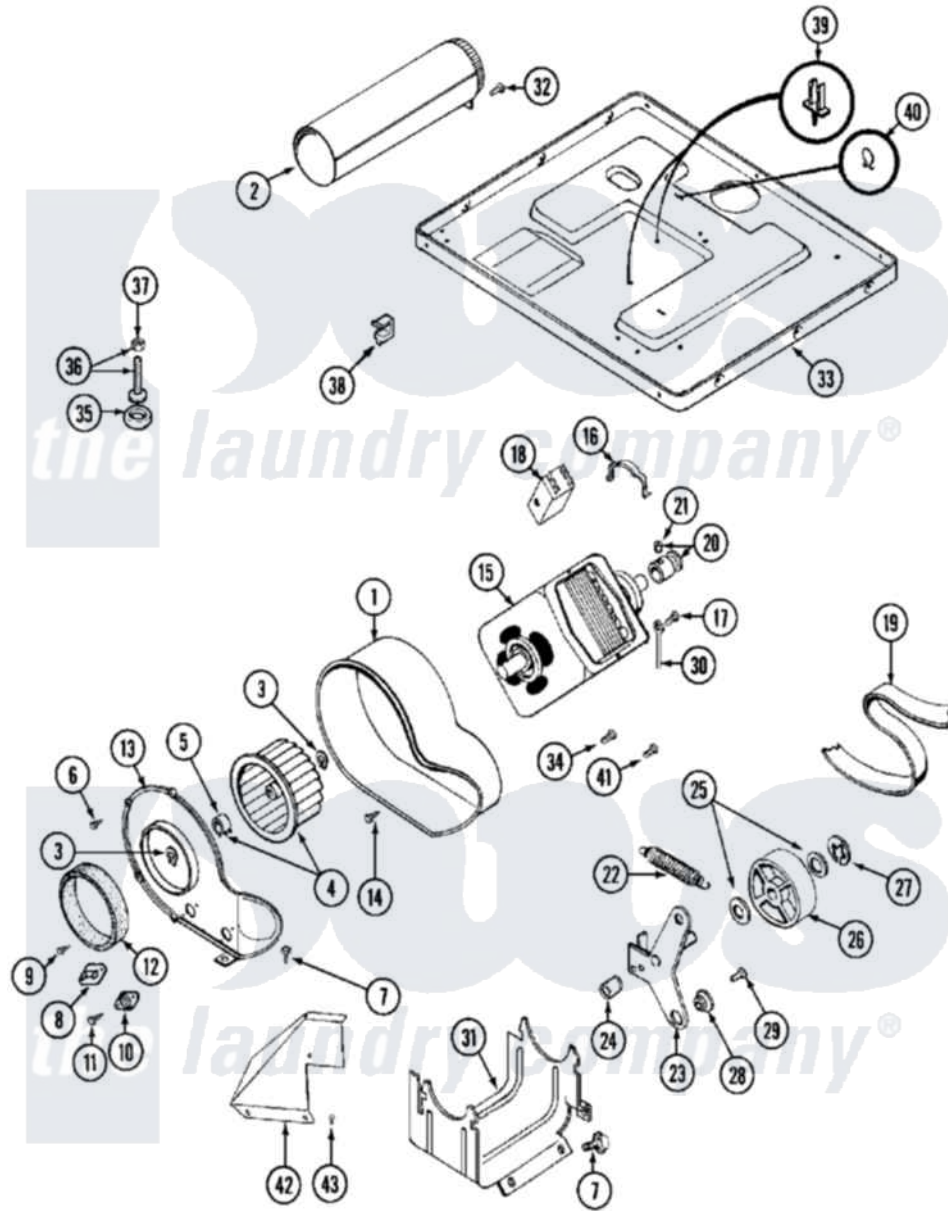

Maytag MDE10DAACL 08 - MOTOR DRIVE

Maytag [Commercial Maytag MDE10DAACL Dryer Parts](#) Parts Diagram 08 - MOTOR DRIVE
 Click on the part number to view part

Item	Original Part Number	Replaced By	Status	Part Description
001	Y312893			Housing, Blower
002	Y303442			EXHAUST DUCT ASSEMBLY
003	410233	9703438		Ring-Retrn
004	Y303836			Blower Wheel Assembly And Clamp
005	312967			Clamp, Blower Housing
006	Y312961	W10116751		Screw
007	Y313561			Screw---NA
008	303392			Thermostat, Cycling
"	306967			Thermostat, Multi-Temp Part Not Used Mde26ct-MN Only
"	308211			Thermostat, Cool Down
009	211294	90767		Screw, 8A X 3/8 HeX Washer Head Tapping
010	306604			Cut-Off, Thermal Part Not Used
011	NLA		Not Available	SCREW, THERMAL CUT-OFF
012	Y312901			Seal, Housing Cover